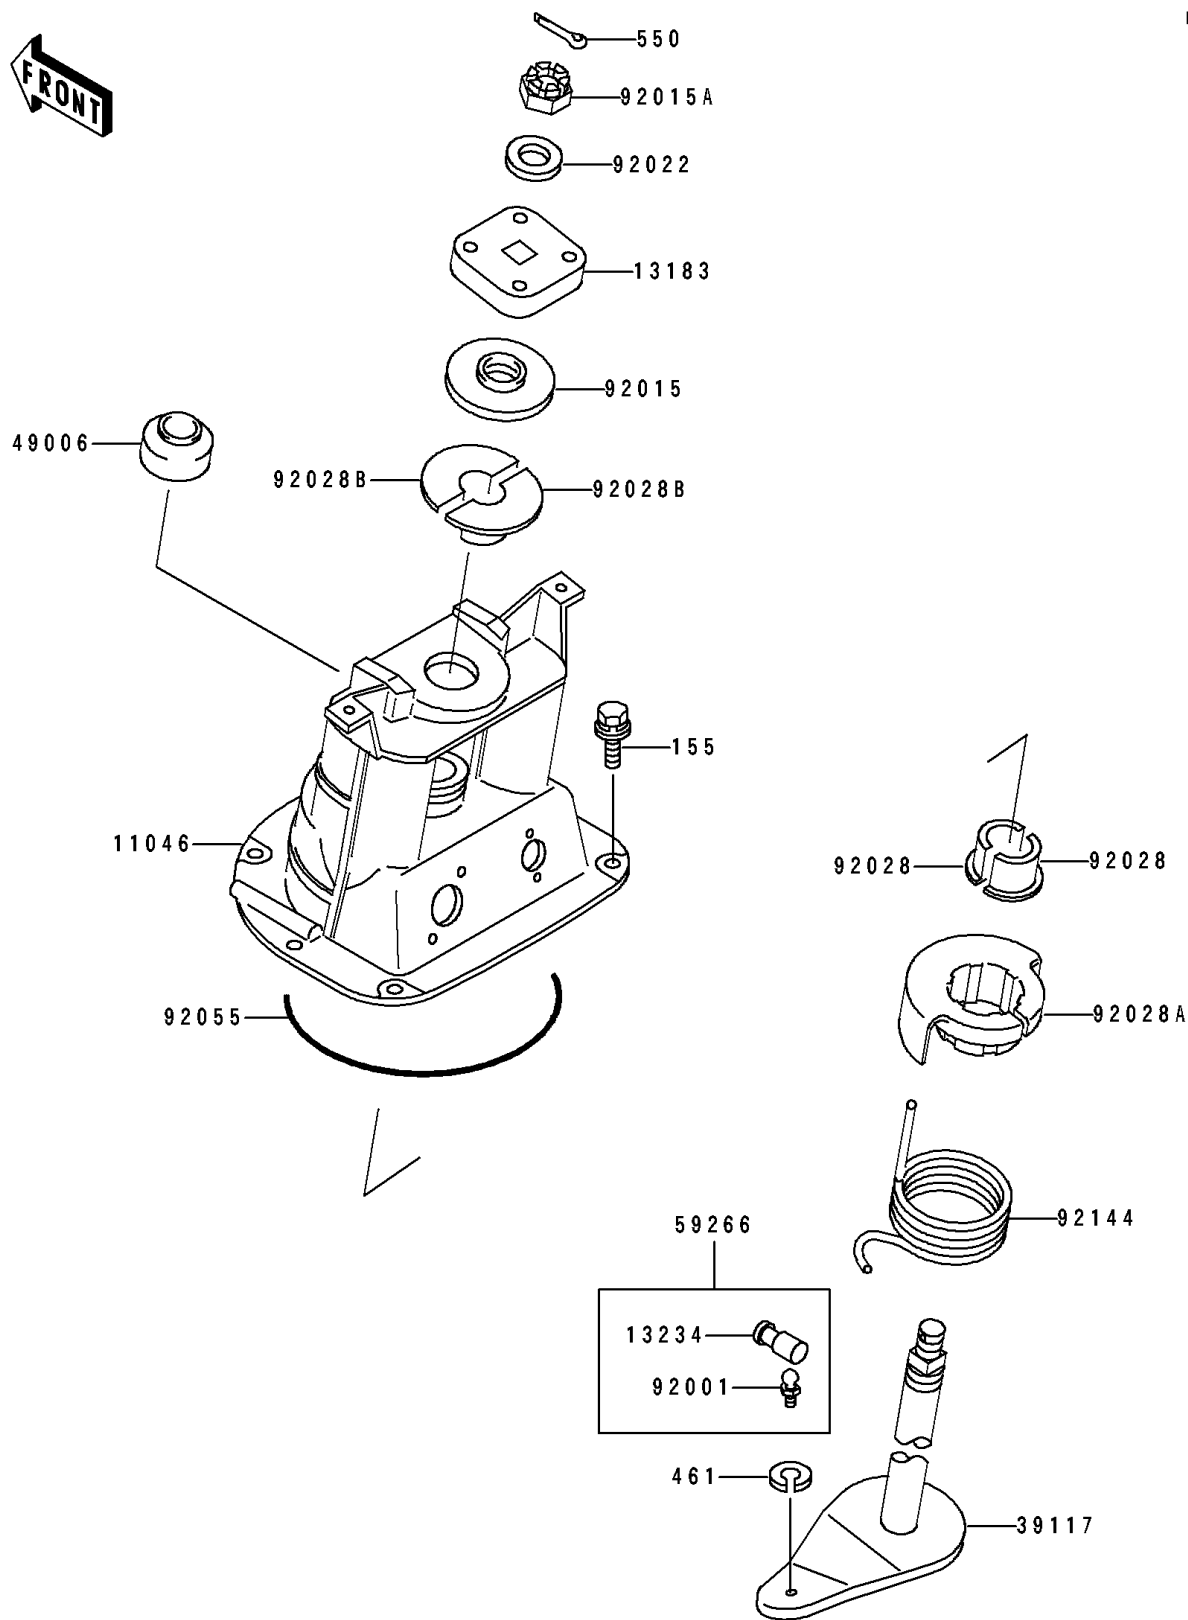

1996 JET SKI® TS PARTS DIAGRAM

Handle Pole

F3171

1996 JET SKI® TS PARTS LIST

Handle Pole

ITEM NAME	PART NUMBER	QUANTITY
BRACKET,STEERING SHAFT (Ref # 11046)	11046-3794	1
PLATE,STEERING SHAFT (Ref # 13183)	13183-3756	1
SHAFT-COMP,JOINT (Ref # 13234)	13234-3708	1
SHAFT-STRG (Ref # 39117)	39117-3702	1
BOOT,STEERING SHAFT (Ref # 49006)	49006-3713	1
JOINT-BALL (Ref # 59266)	59266-3707	1
BOLT,BALL,6MM (Ref # 92001)	92001-3703	1
NUT,22MM (Ref # 92015)	92015-3804	1
NUT,CASTLE,14MM (Ref # 92015A)	92015-3805	1
WASHER,15X34X4 (Ref # 92022)	92022-3702	1
BUSHING (Ref # 92028)	92028-3736	1
BUSHING (Ref # 92028A)	92028-3741	1
BUSHING (Ref # 92028B)	92028-3742	1
RING-O,164.1X2.5 (Ref # 92055)	92055-1411	1
SPRING (Ref # 92144)	92144-3725	1
BOLT-WSP-SMALL,8X25 (Ref # 155)	155R0825	1
WASHER-SPRING,6MM (Ref # 461)	461S0600	1
PIN-COTTER,3X35 (Ref # 550)	550S3035	1