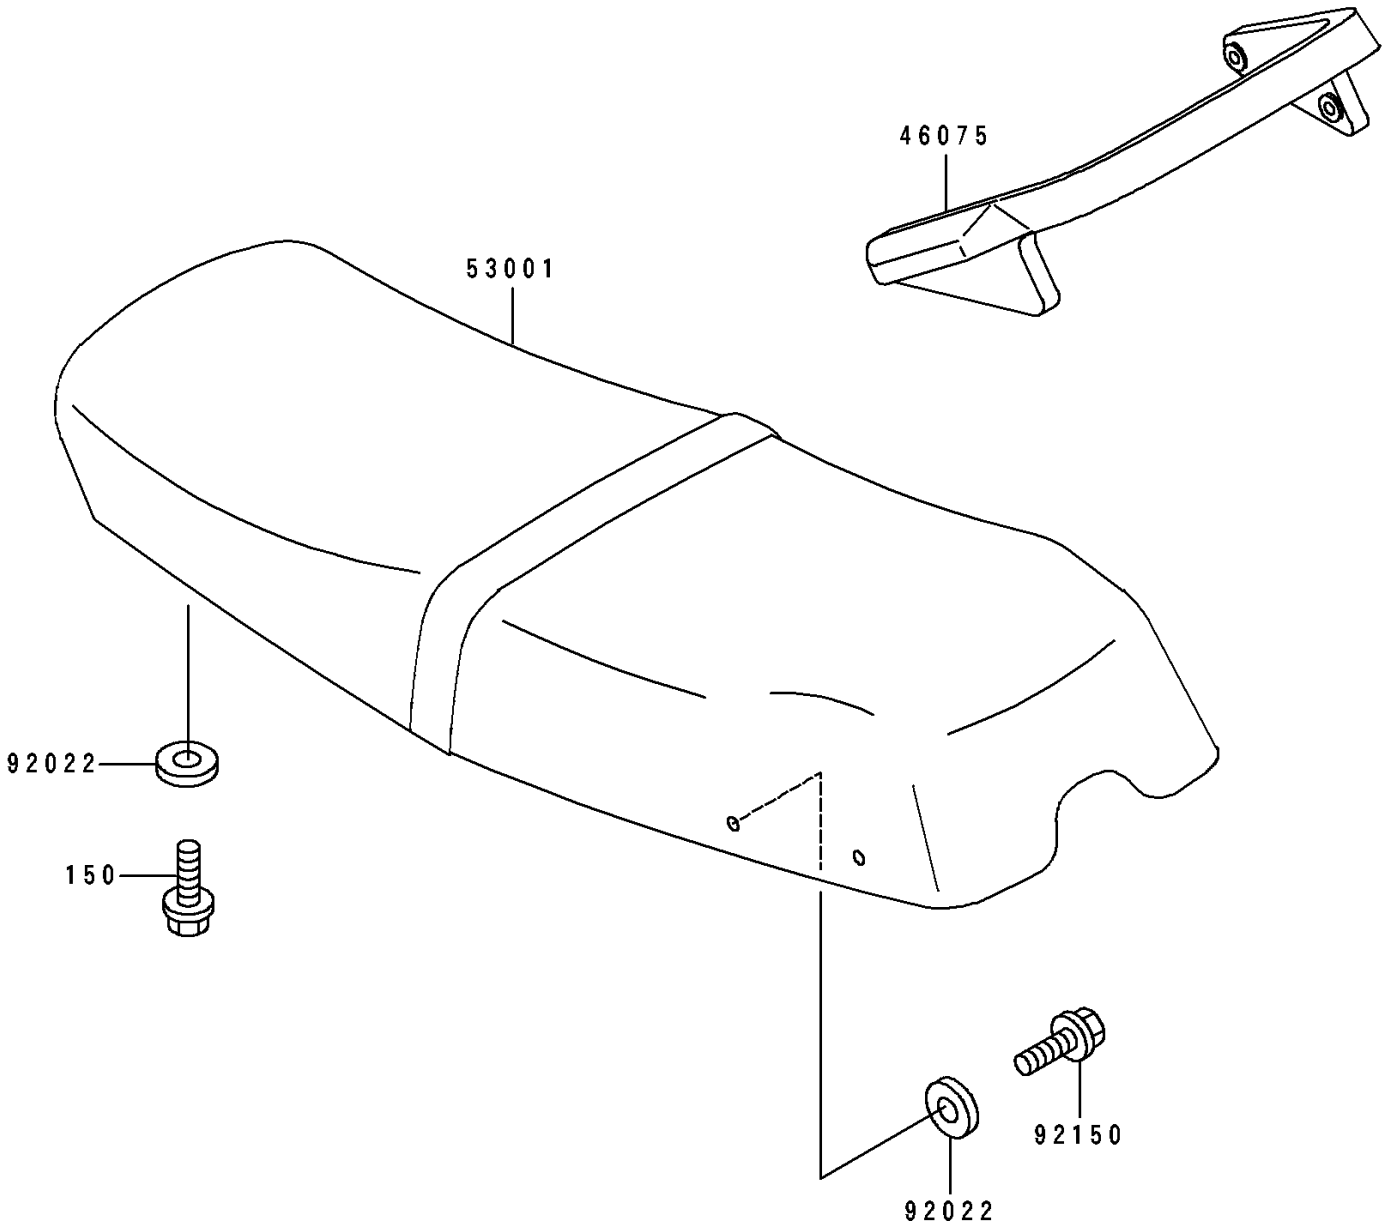

1996 JET SKI® TS PARTS DIAGRAM

Seat

F3146

1996 JET SKI® TS PARTS LIST

Seat

ITEM NAME	PART NUMBER	QUANTITY
GRIP,SEAT,J.S.VIOLET (Ref # 46075)	46075-3739-RE	1
SEAT-ASSY,J.S.VIOLET (Ref # 53001)	53001-3725-PJ	1
WASHER,6.5X20X1.5 (Ref # 92022)	92022-3710	1
BOLT,6X30 (Ref # 92150)	92150-3766	1
BOLT-WS,6X20 (Ref # 150)	150R0620	1