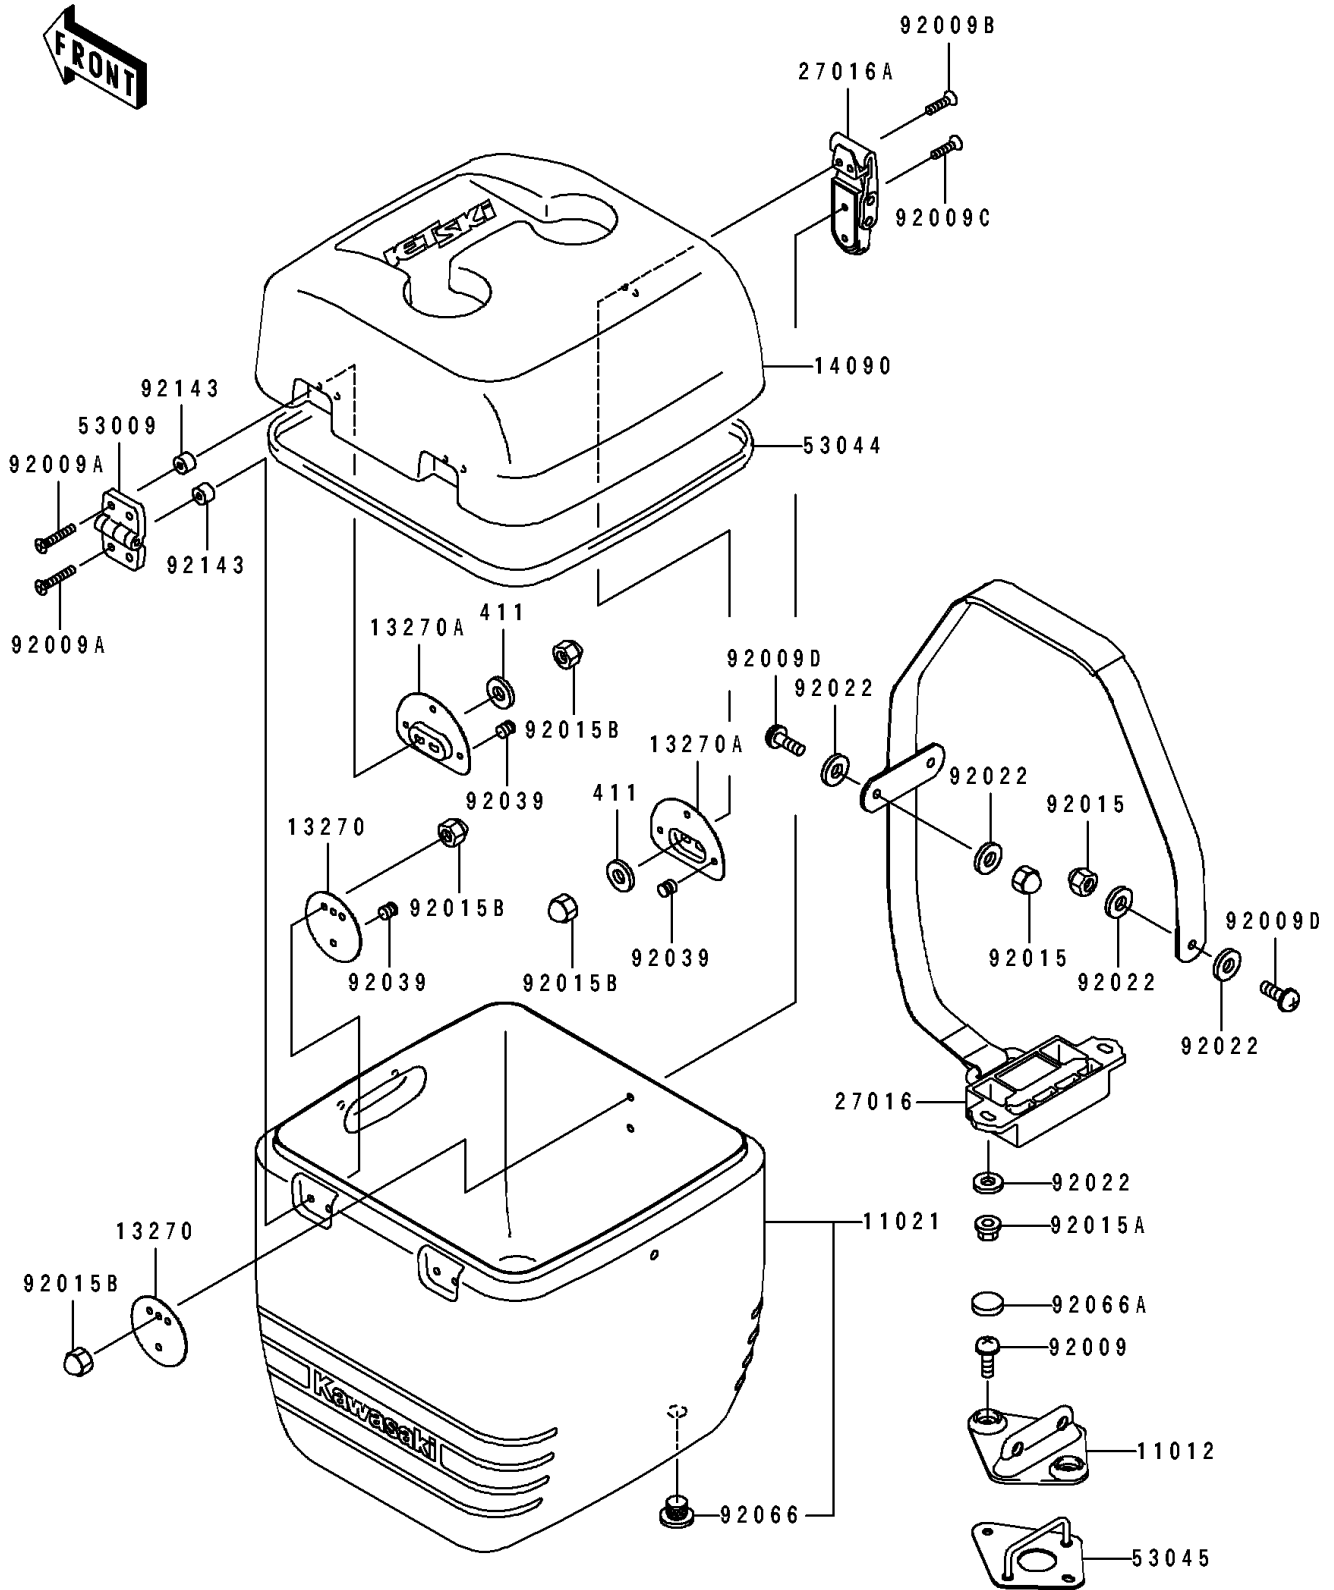

1996 JET SKI® TS PARTS DIAGRAM

Ice Box

F3143A

1996 JET SKI® TS PARTS LIST

Ice Box

ITEM NAME	PART NUMBER	QUANTITY
CAP,J.WHITE (Ref # 11012)	11012-3787-8U	1
CASE-ASSY,ICE BOX (Ref # 11021)	11021-3704	1
PLATE (Ref # 13270)	13270-3825	1
PLATE (Ref # 13270A)	13270-3826	1
COVER,ICE BOX (Ref # 14090)	14090-3782	1
LOCK-ASSY (Ref # 27016)	27016-3734	1
LOCK-ASSY (Ref # 27016A)	27016-3735	1
HINGE (Ref # 53009)	53009-3722	1
TRIM,ICE BOX (Ref # 53044)	53044-3735	1
HOOK-ASSY (Ref # 53045)	53045-3708	1
SCREW,6X16 (Ref # 92009)	92009-3771	1
SCREW,5X25 (Ref # 92009A)	92009-3827	1
SCREW,5X18 (Ref # 92009B)	92009-3828	1
SCREW,5X14 (Ref # 92009C)	92009-3829	1
SCREW,6X15 (Ref # 92009D)	92009-3830	1
NUT,CAP,6MM (Ref # 92015)	92015-3755	1
NUT,6MM (Ref # 92015A)	92015-3767	1
NUT,CAP,5MM (Ref # 92015B)	92015-3802	1
WASHER,6.5X20X1.5 (Ref # 92022)	92022-3710	1
RIVET (Ref # 92039)	92039-3748	1
PLUG,RR,DRAIN (Ref # 92066)	92066-3725	1
PLUG,J.S.VIOLET (Ref # 92066A)	92066-3740-RE	1
COLLAR,5.1X14X10 (Ref # 92143)	92143-3761	1
WASHER-PLAIN,5MM (Ref # 411)	411S0500	1