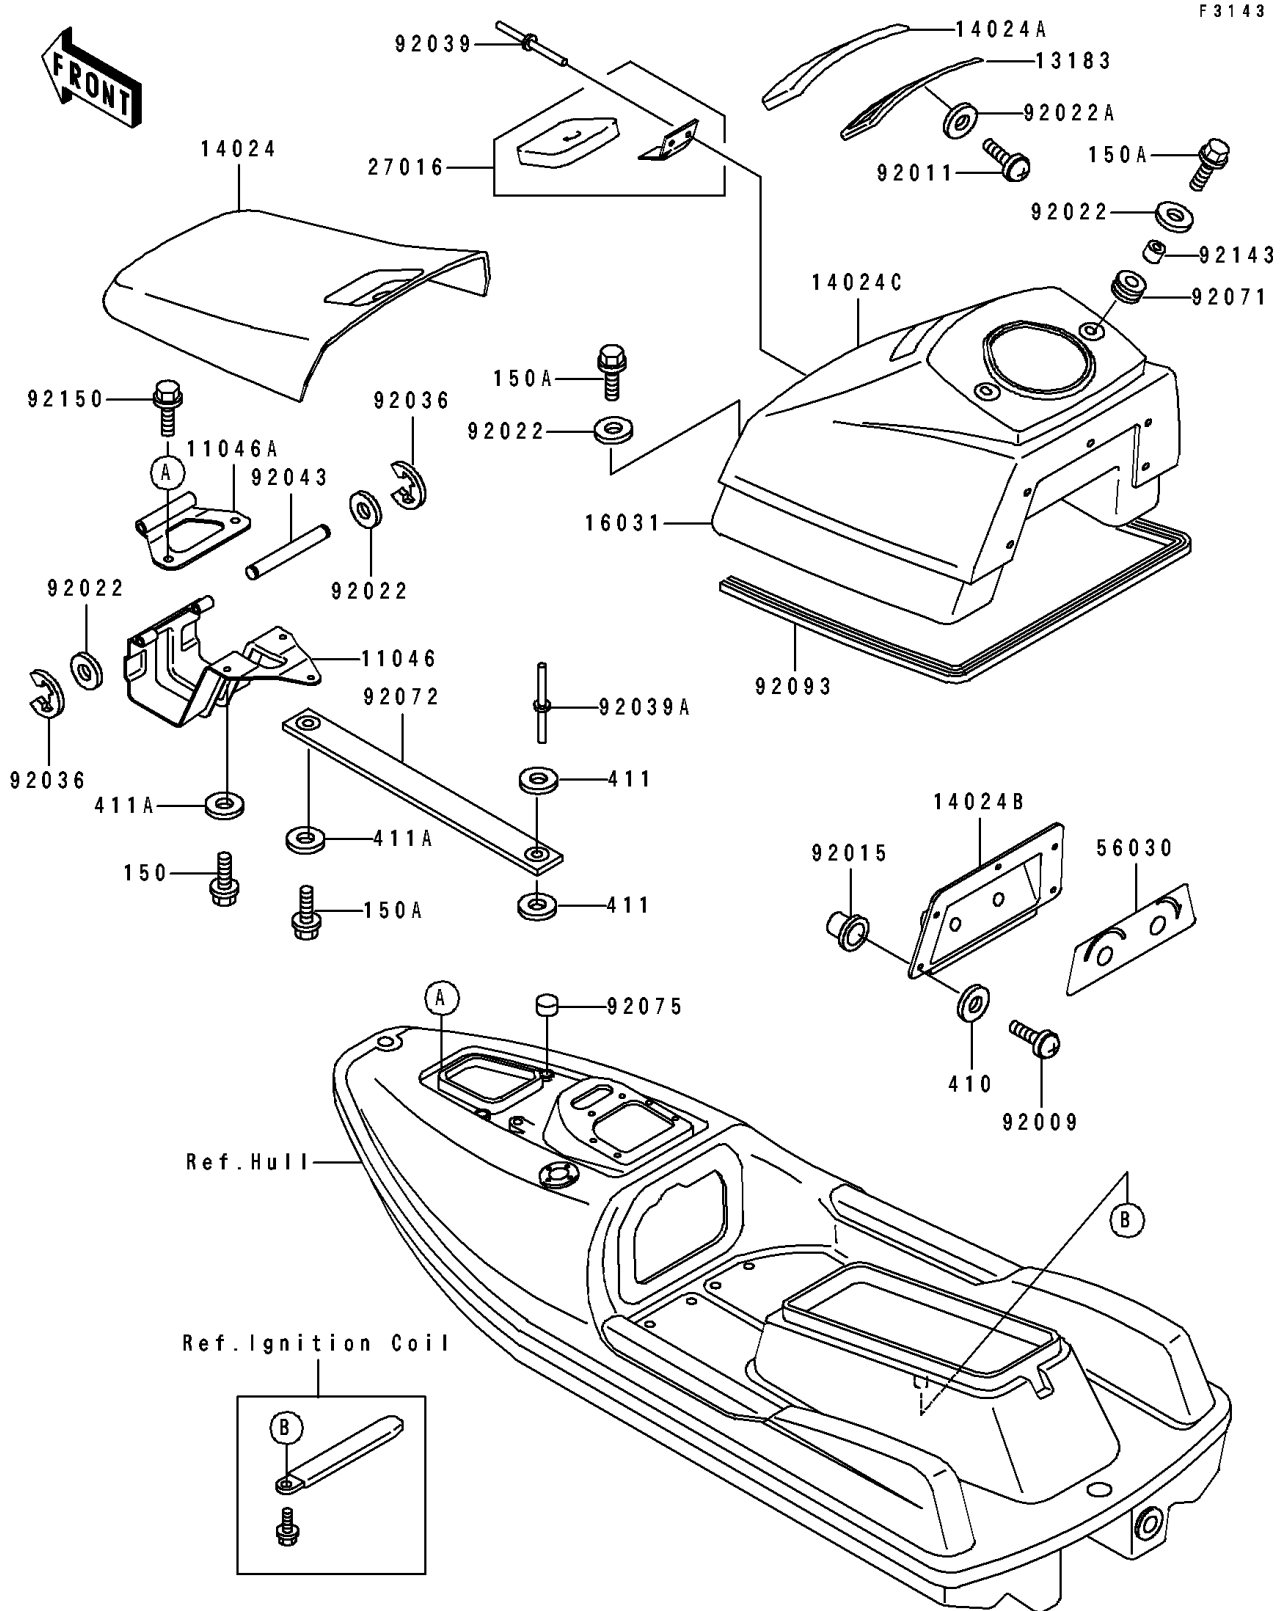

1996 JET SKI® TS PARTS DIAGRAM

Hull Fittings

1996 JET SKI® TS PARTS LIST

Hull Fittings

ITEM NAME	PART NUMBER	QUANTITY
BRACKET,HATCH COVER (Ref # 11046)	11046-3838	1
BRACKET,DECK (Ref # 11046A)	11046-3839	1
PLATE,INLET COVER (Ref # 13183)	13183-3743	1
COVER,HATCH,J.S.VIOLET (Ref # 14024)	14024-3754-23	1
COVER,INLET,J.S.VIOLET (Ref # 14024A)	14024-3756-23	1
COVER,CHOKE,J.S.VIOLET (Ref # 14024B)	14024-3757-23	1
COVER,HANDLE TOWER,J.S.VIOLET (Ref # 14024C)	14024-3758-23	1
FLOAT (Ref # 16031)	16031-3775	1
LOCK-ASSY,HATCH (Ref # 27016)	27016-3725	1
LABEL,FUEL/CHOKE (Ref # 56030)	56030-3799	1
SCREW,5X20 (Ref # 92009)	92009-3749	1
SCREW (Ref # 92011)	92011-562	1
NUT,5MM (Ref # 92015)	92015-3784	1
WASHER,6.5X20X1.5 (Ref # 92022)	92022-3710	1
WASHER (Ref # 92022A)	92022-563	1
RING-SNAP (Ref # 92036)	92036-518	1
RIVET,4MM (Ref # 92039)	92039-3703	1
RIVET (Ref # 92039A)	92039-3741	1
PIN,6X110 (Ref # 92043)	92043-3726	1
GROMMET (Ref # 92071)	92071-3763	1
BAND (Ref # 92072)	92072-3742	1
DAMPER (Ref # 92075)	92075-3760	1
SEAL (Ref # 92093)	92093-3722	1
COLLAR,6.2X8X7 (Ref # 92143)	92143-3720	1
BOLT,6X20 (Ref # 92150)	92150-3758	1
BOLT-WS,6X18 (Ref # 150)	150R0618	1
BOLT-WS,6X22 (Ref # 150A)	150R0622	1
W-PLAIN-S,5MM (Ref # 410)	410S0500	1
WASHER-PLAIN,5MM (Ref # 411)	411S0500	1

1996 JET SKI® TS PARTS LIST

Hull Fittings

ITEM NAME	PART NUMBER	QUANTITY
WASHER-PLAIN,6MM (Ref # 411A)	411S0600	1