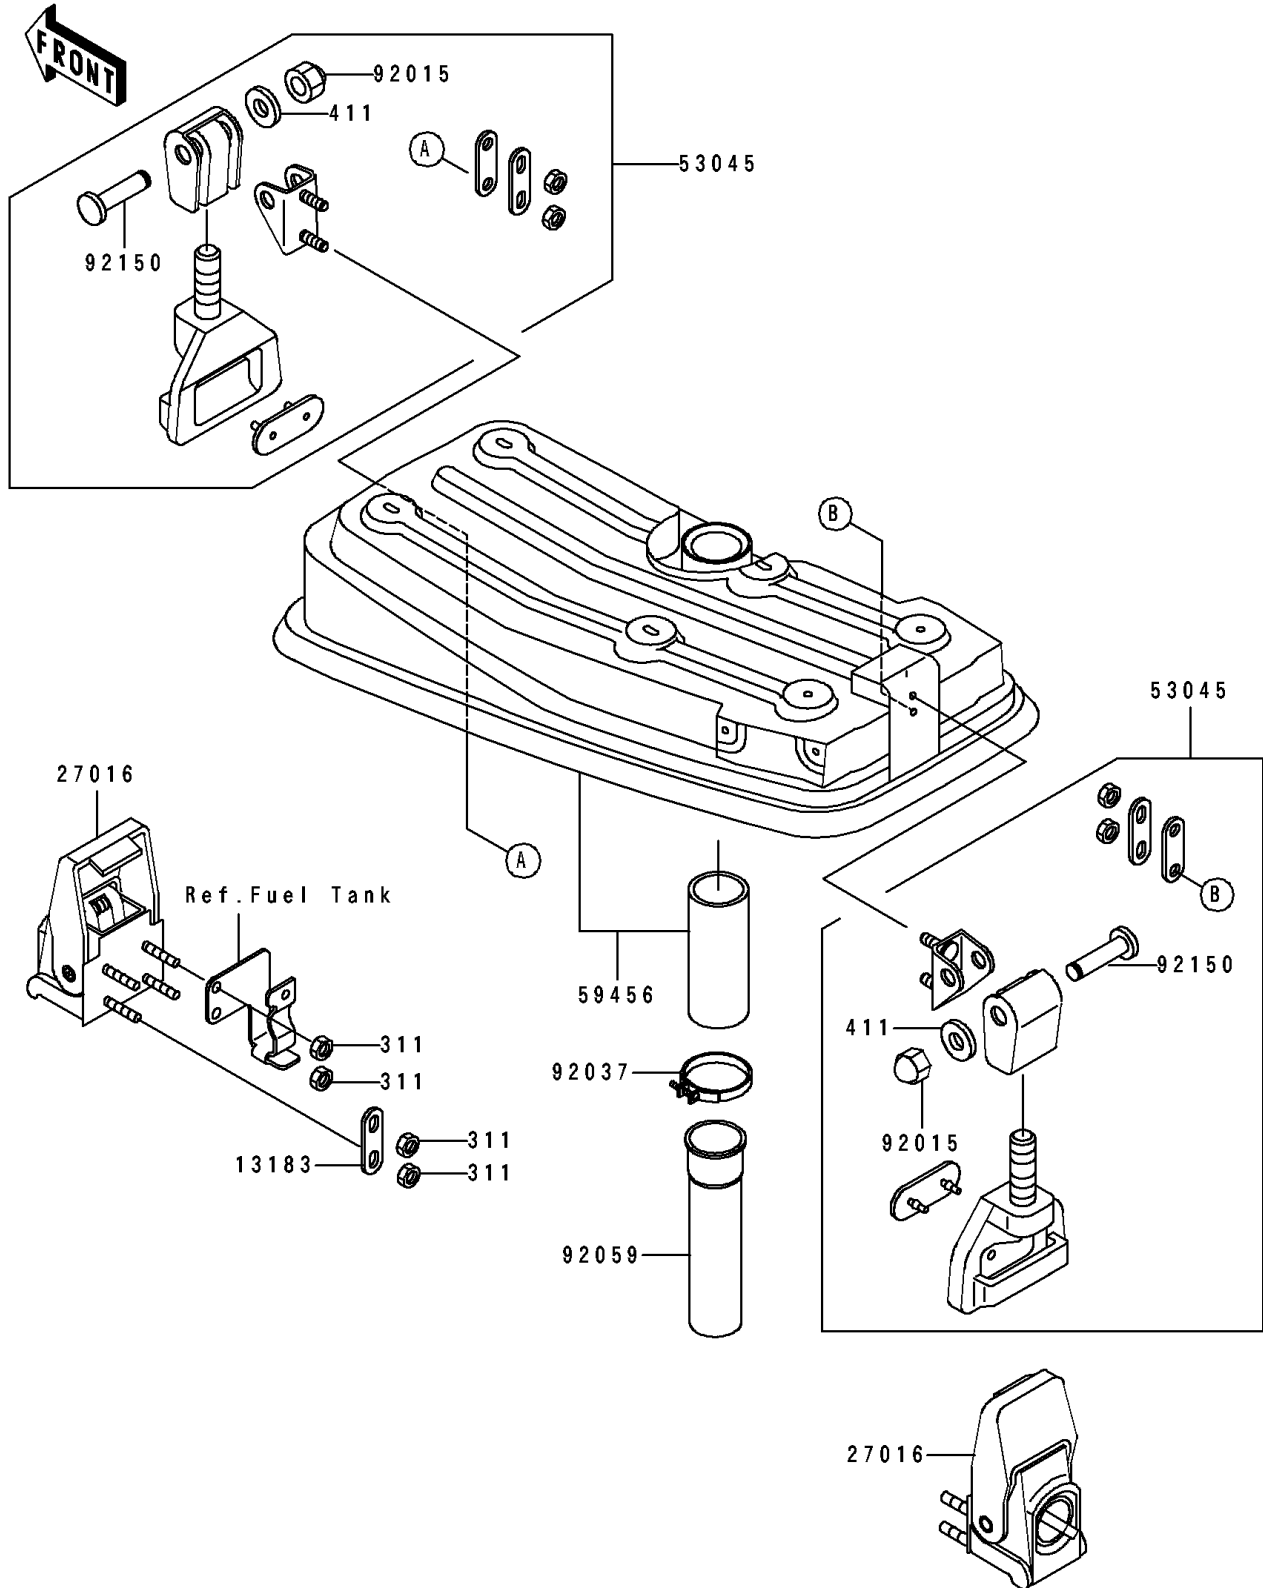

## 1996 JET SKI® TS PARTS DIAGRAM

Engine Hood

F 3142

## 1996 JET SKI® TS PARTS LIST

Engine Hood

ITEM NAME	PART NUMBER	QUANTITY
PLATE (Ref # 13183)	13183-3759	1
LOCK-ASSY,HULL (Ref # 27016)	27016-3728	1
HOOK-ASSY,HOOD (Ref # 53045)	53045-3705	1
HOOD-COMP-ENGINE,YELLOW (Ref # 59456)	59456-3726-1P	1
NUT,CAP,6MM (Ref # 92015)	92015-3755	1
CLAMP (Ref # 92037)	92037-3738	1
TUBE (Ref # 92059)	92059-3803	1
BOLT (Ref # 92150)	92150-3793	1
NUT-HEX,5MM (Ref # 311)	311R0500	1
WASHER-PLAIN,6MM (Ref # 411)	411S0600	1