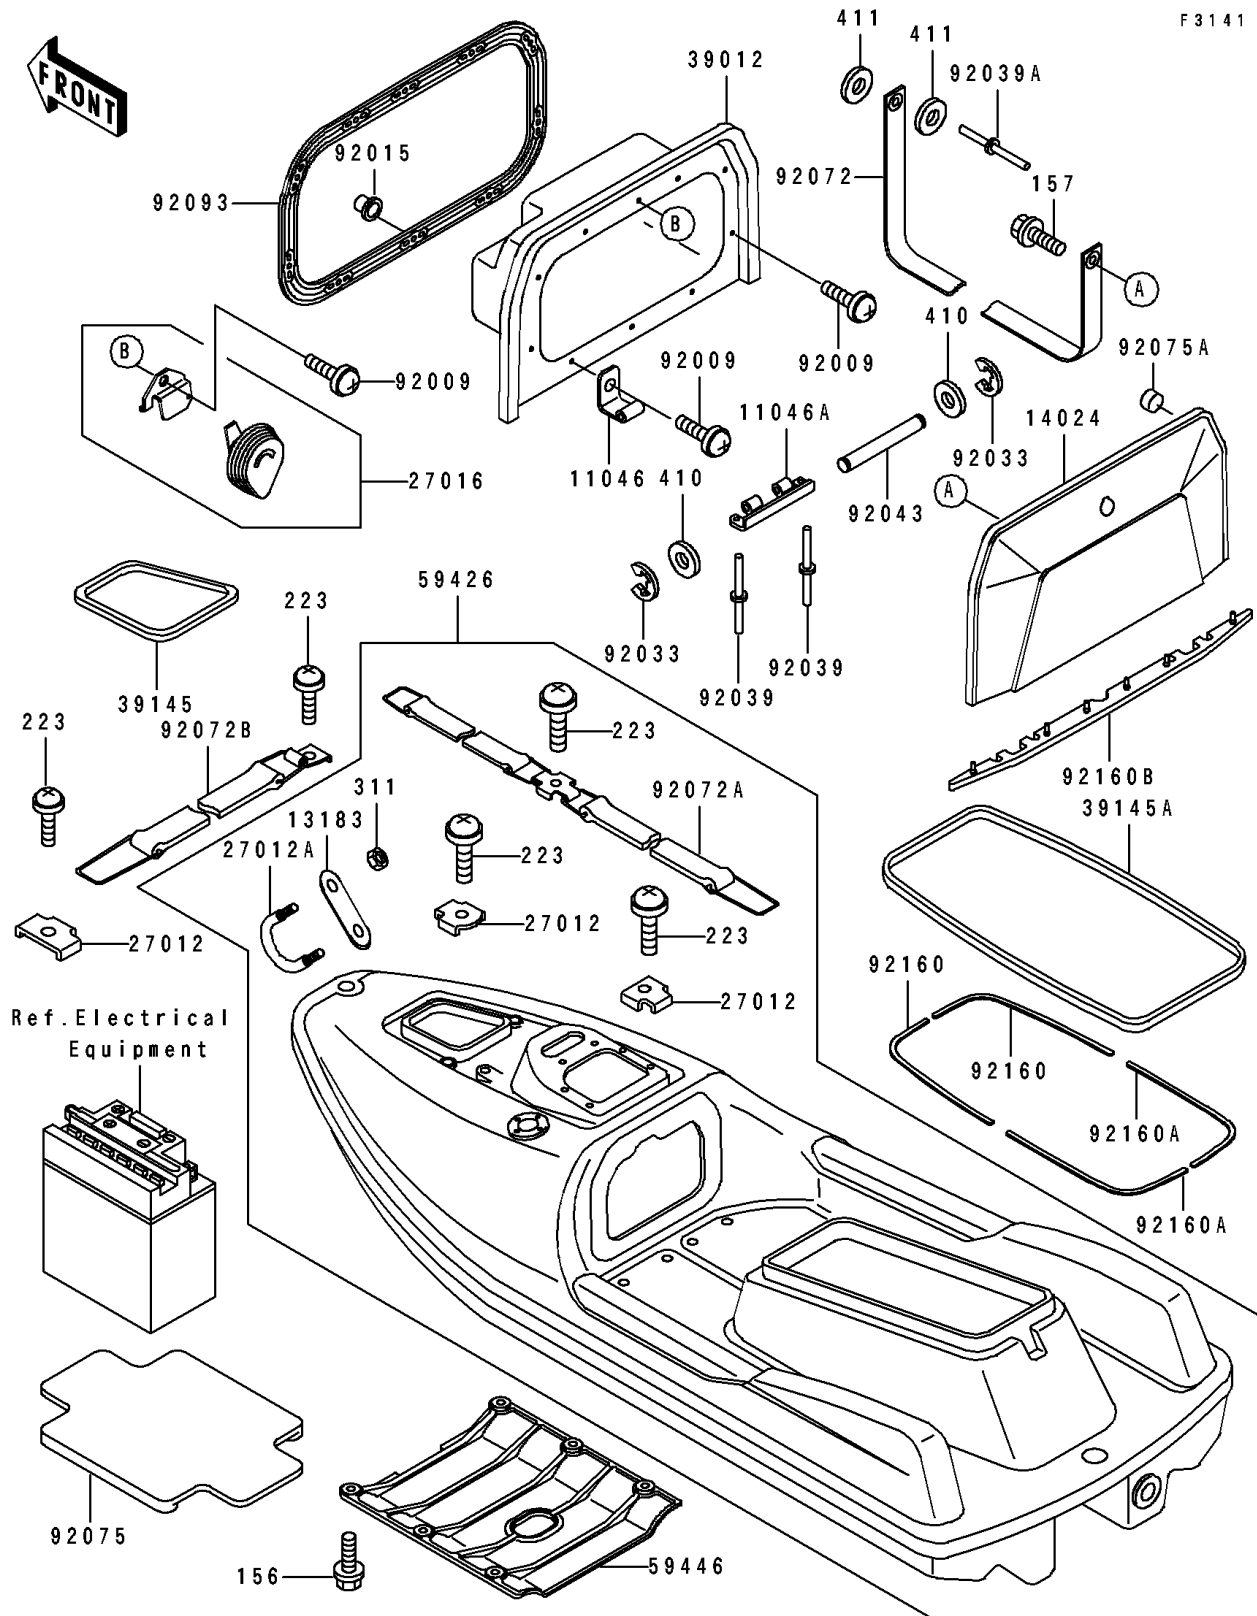

## 1996 JET SKI® TS PARTS DIAGRAM

Hull

## 1996 JET SKI® TS PARTS LIST

Hull

ITEM NAME	PART NUMBER	QUANTITY
BRACKET,STORAGE COVER (Ref # 11046)	11046-3840	1
BRACKET,STORAGE COVER (Ref # 11046A)	11046-3849	1
PLATE (Ref # 13183)	13183-3809	1
COVER,STORAGE,J.WHITE (Ref # 14024)	14024-3755-8C	1
HOOK (Ref # 27012)	27012-3751	1
HOOK (Ref # 27012A)	27012-3761	1
LOCK-ASSY,STORAGE COVER (Ref # 27016)	27016-3715	1
CASE-STORAGE,J.WHITE (Ref # 39012)	39012-3708-8C	1
TRIM-SEAL,HATCH (Ref # 39145)	39145-3719	1
TRIM-SEAL,HOOD (Ref # 39145A)	39145-3720	1
HULL-COMP,J.WHITE (Ref # 59426)	59426-3849-8C	1
COVER-JET PUMP (Ref # 59446)	59446-3712	1
SCREW,6X35 (Ref # 92009)	92009-3765	1
NUT,6MM (Ref # 92015)	92015-3785	1
RING-SNAP,3MM (Ref # 92033)	92033-3718	1
RIVET,4MM (Ref # 92039)	92039-3703	1
RIVET (Ref # 92039A)	92039-3721	1
PIN,4X45 (Ref # 92043)	92043-3727	1
BAND (Ref # 92072)	92072-3743	1
BAND (Ref # 92072A)	92072-3747	1
BAND,BATTERY (Ref # 92072B)	92072-3748	1
DAMPER,BATTERY (Ref # 92075)	92075-3714	1
DAMPER (Ref # 92075A)	92075-3760	1
SEAL,STORAGE CASE (Ref # 92093)	92093-3725	1
DAMPER (Ref # 92160)	92160-3748	1
DAMPER (Ref # 92160A)	92160-3749	1
DAMPER,STRAGE COVER (Ref # 92160B)	92160-3751	1
BOLT-WP,6X20 (Ref # 156)	156R0620	1
BOLT-WSP,5X12 (Ref # 157)	157R0512	1

## 1996 JET SKI® TS PARTS LIST

Hull

ITEM NAME	PART NUMBER	QUANTITY
SCREW-PAN-WS-CROS,6X14 (Ref # 223)	223R0614	1
NUT-HEX,6MM (Ref # 311)	311R0600	1
WASHER-PLAIN-SMALL,4MM (Ref # 410)	410S0400	1
WASHER-PLAIN,5MM (Ref # 411)	411S0500	1