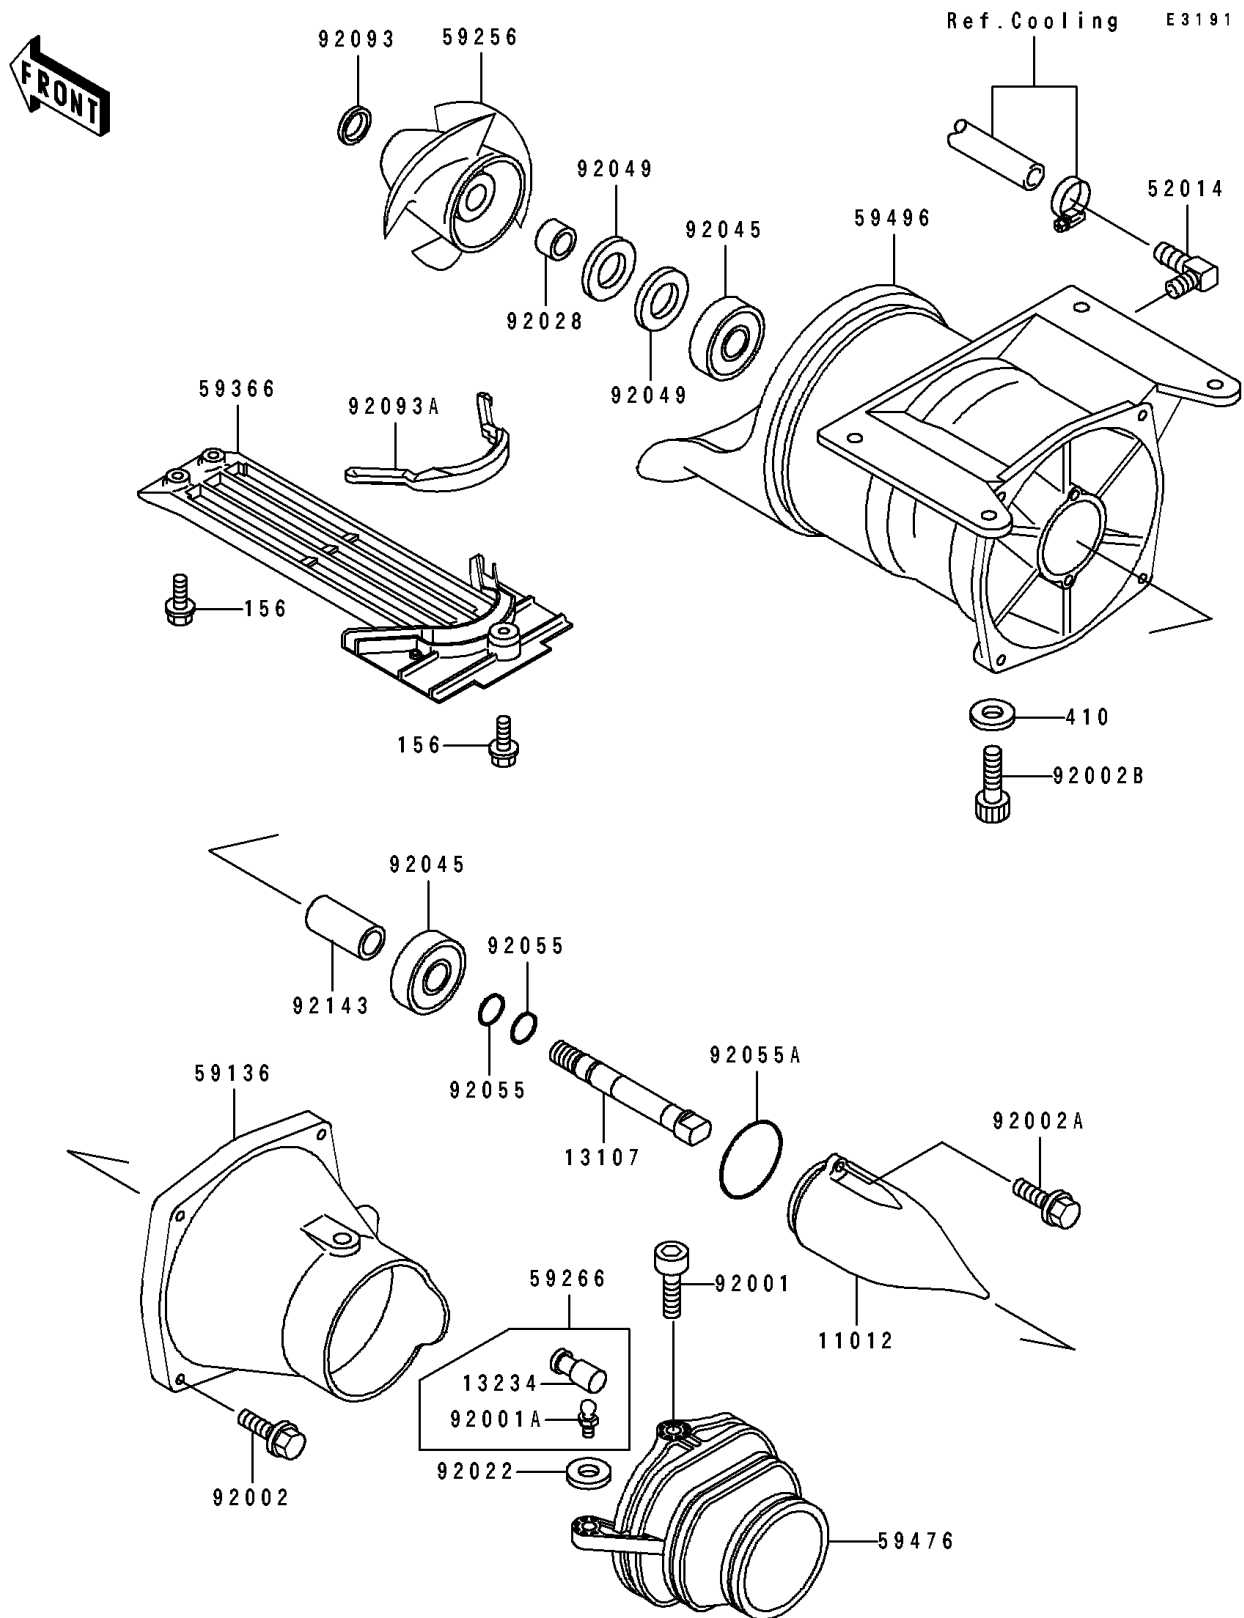

## 1996 JET SKI® TS PARTS DIAGRAM

Jet Pump

## 1996 JET SKI® TS PARTS LIST

Jet Pump

ITEM NAME	PART NUMBER	QUANTITY
CAP,JET PUMP (Ref # 11012)	11012-3712	1
SHAFT,JET PUMP (Ref # 13107)	13107-3721	1
SHAFT-COMP,JOINT (Ref # 13234)	13234-3708	1
ELBOW (Ref # 52014)	52014-3708	1
NOZZLE-PUMP (Ref # 59136)	59136-3710	1
IMPELLER (Ref # 59256)	59256-3705	1
JOINT-BALL (Ref # 59266)	59266-3707	1
GRATE (Ref # 59366)	59366-3709	1
NOZZLE-STRG (Ref # 59476)	59476-3711	1
VANE-GUIDE (Ref # 59496)	59496-3701	1
BOLT,SOCKET,6X11 (Ref # 92001)	92001-3701	1
BOLT,BALL,6MM (Ref # 92001A)	92001-3703	1
BOLT,6X30 (Ref # 92002)	92002-3726	1
BOLT,6X16 (Ref # 92002A)	92002-3728	1
BOLT,SOCKET,8X20 (Ref # 92002B)	92002-3771	1
WASHER (Ref # 92022)	92022-567	1
BUSHING,17X25X15 (Ref # 92028)	92028-3717	1
BEARING-BALL,#63032RD (Ref # 92045)	92045-3706	1
SEAL-OIL,TCV-25476 (Ref # 92049)	92049-3711	1
RING-O,13X1.9 (Ref # 92055)	92055-1021	1
RING-O (Ref # 92055A)	92055-3706	1
SEAL (Ref # 92093)	92093-3702	1
SEAL (Ref # 92093A)	92093-3728	1
COLLAR,17.4X25.4X53 (Ref # 92143)	92143-3708	1
BOLT-WP,6X20 (Ref # 156)	156R0620	1
WASHER-PLAIN-SMALL,8MM (Ref # 410)	410S0800	1