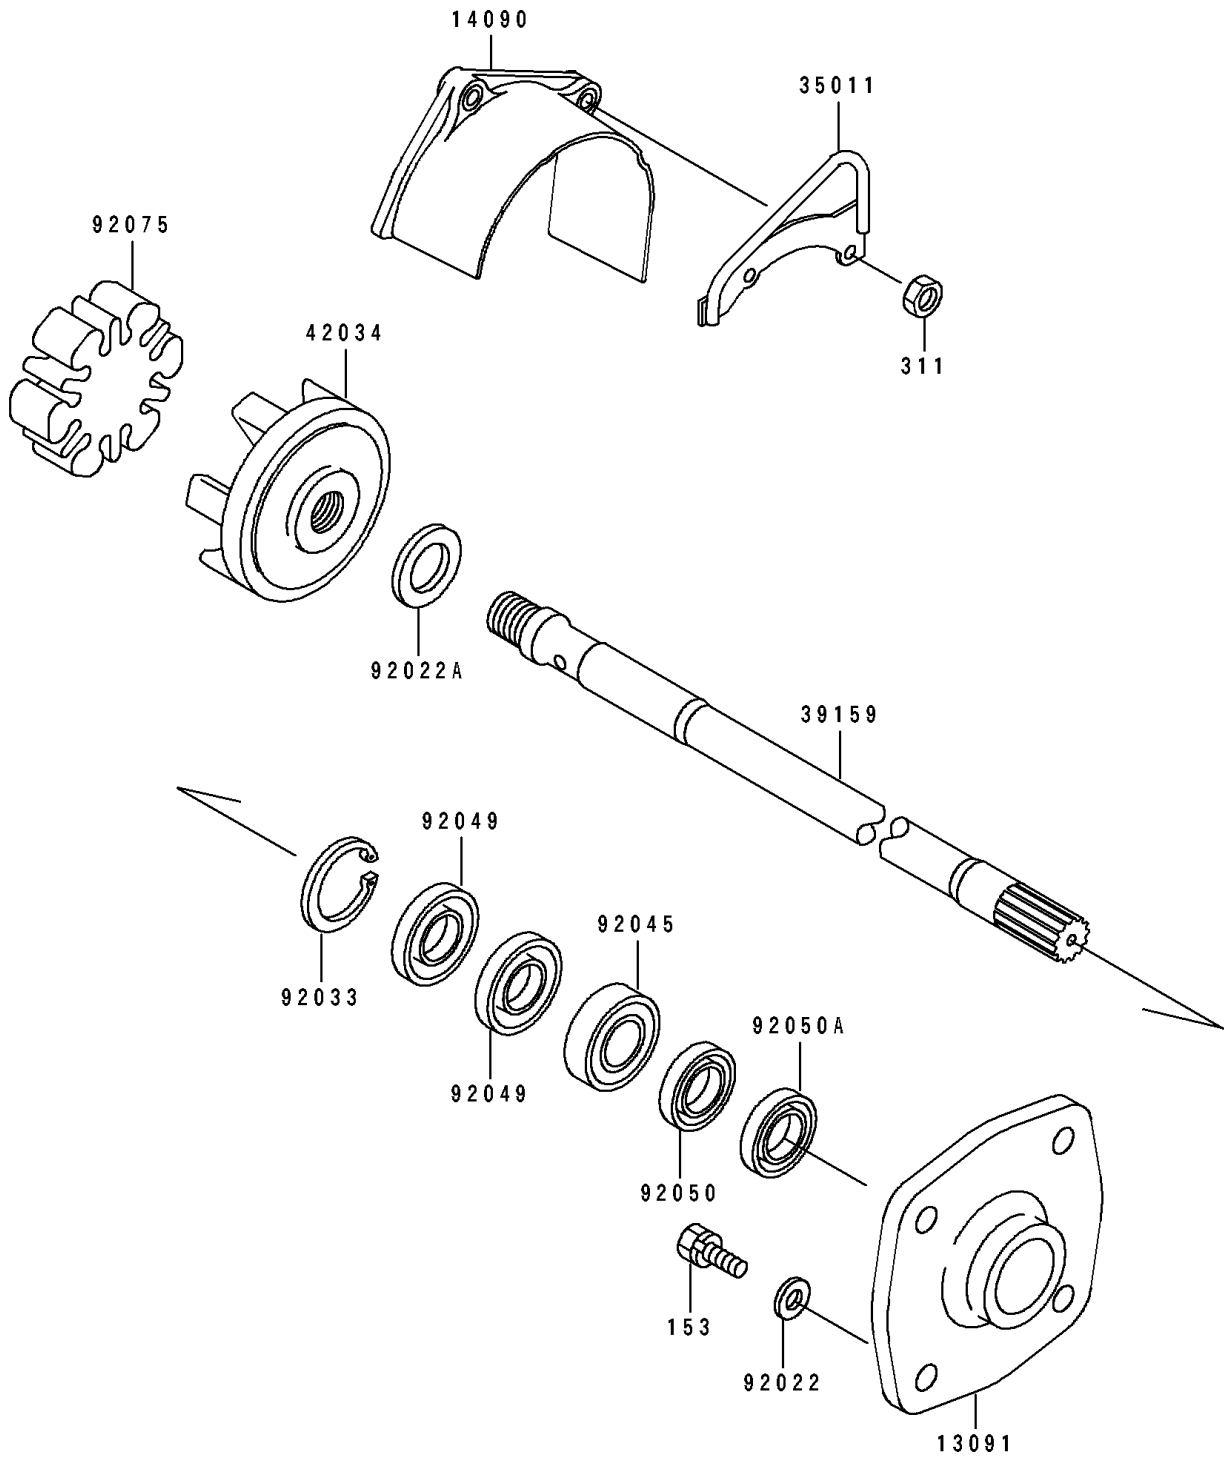

1996 JET SKI® TS PARTS DIAGRAM

Drive Shaft

E3134

1996 JET SKI® TS PARTS LIST

Drive Shaft

ITEM NAME	PART NUMBER	QUANTITY
HOLDER (Ref # 13091)	13091-3730	1
COVER,COUPLING (Ref # 14090)	14090-3761	1
STAY (Ref # 35011)	35011-3704	1
SHAFT-DRIVE (Ref # 39159)	39159-3713	1
COUPLING (Ref # 42034)	42034-3705	1
WASHER,8.2X18X1.5 (Ref # 92022)	92022-1964	1
WASHER,18X26X2.0 (Ref # 92022A)	92022-3728	1
RING-SNAP,42MM (Ref # 92033)	92033-3713	1
BEARING-BALL,60042RD (Ref # 92045)	92045-3705	1
SEAL-OIL,S620426 (Ref # 92049)	92049-3707	1
SEAL-OIL,SCY20368 (Ref # 92050)	92050-502	1
SEAL-OIL,SC20367 (Ref # 92050A)	92050-503	1
DAMPER,COUPLING (Ref # 92075)	92075-520	1
BOLT-WS-SMALL (Ref # 153)	153R0825	1
NUT-HEX,6MM (Ref # 311)	311R0600	1