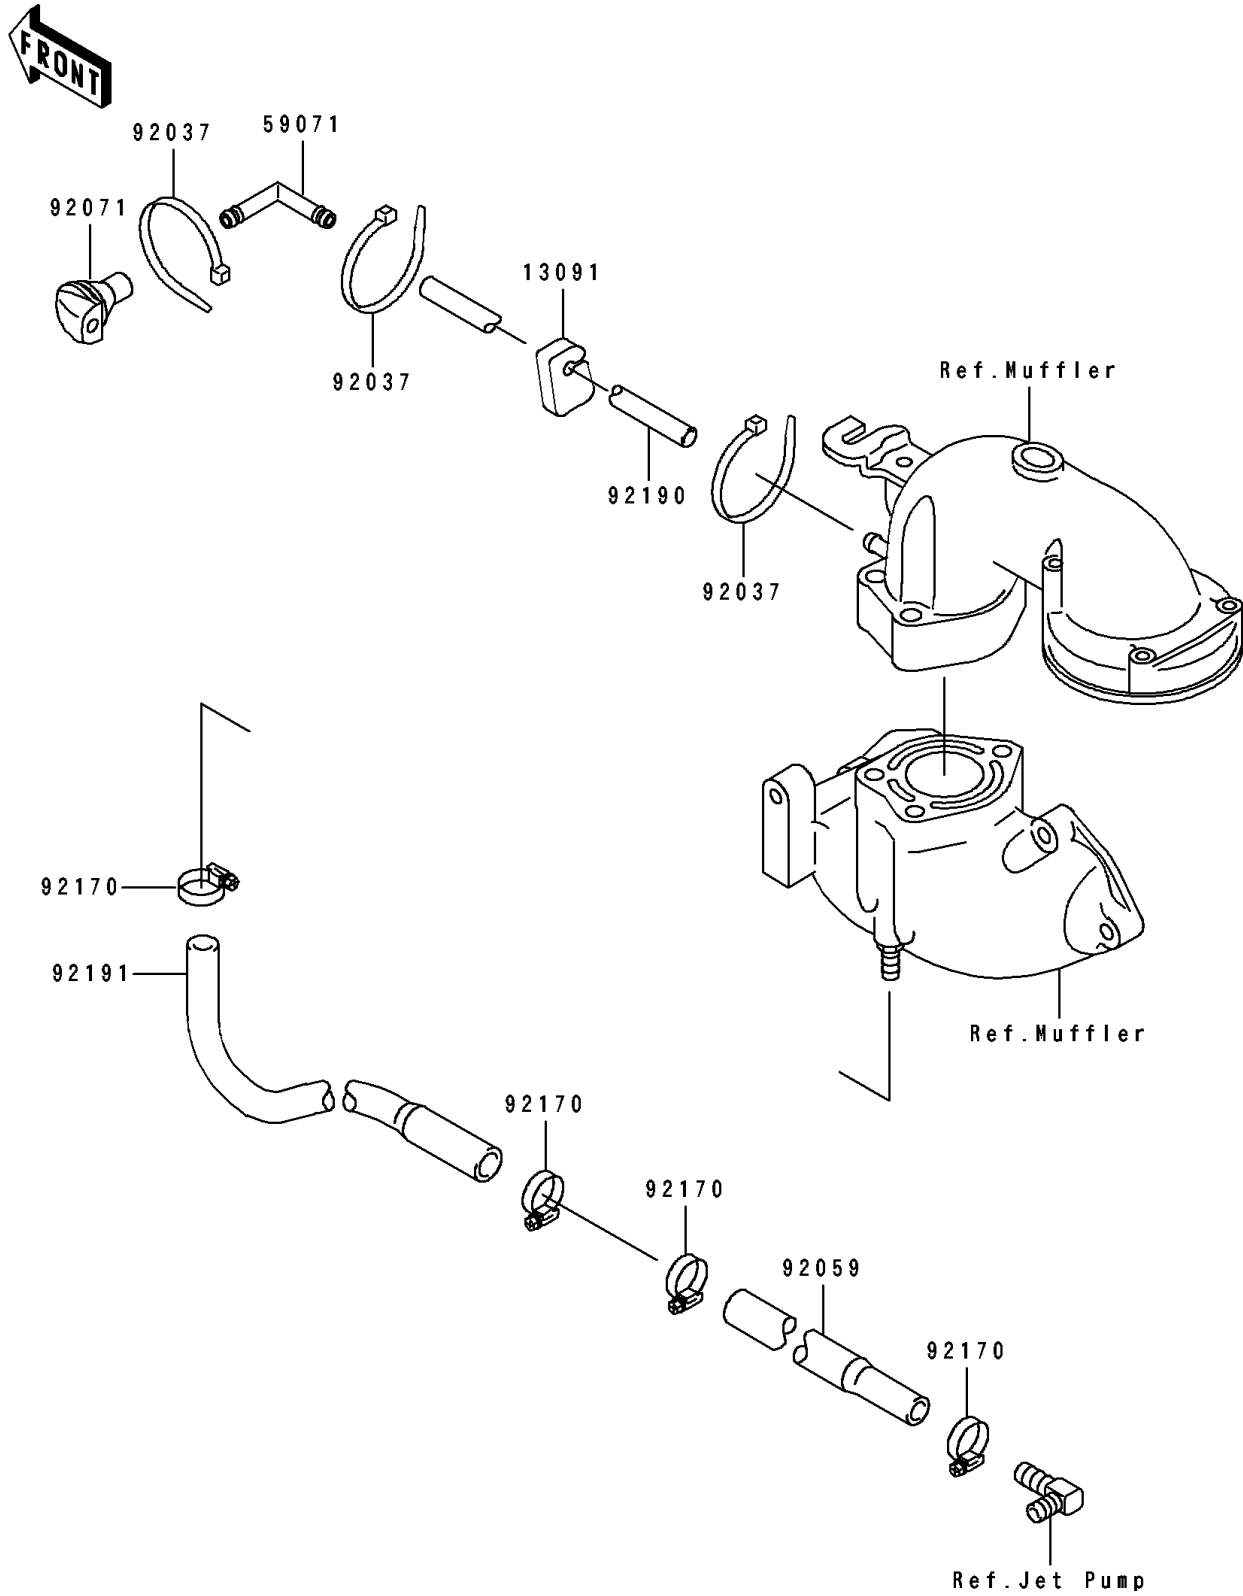

## 1996 JET SKI® TS PARTS DIAGRAM

Cooling

E3035

## 1996 JET SKI® TS PARTS LIST

Cooling

ITEM NAME	PART NUMBER	QUANTITY
HOLDER (Ref # 13091)	13091-3712	1
JOINT (Ref # 59071)	59071-3706	1
CLAMP (Ref # 92037)	92037-1173	1
TUBE,HULL-PUMP (Ref # 92059)	92059-3890	1
GROMMET (Ref # 92071)	92071-3736	1
CLAMP (Ref # 92170)	92170-3718	1
TUBE,5.8X10.8X1500 (Ref # 92190)	92190-3916	1
TUBE,HULL-ENGINE (Ref # 92191)	92191-3716	1