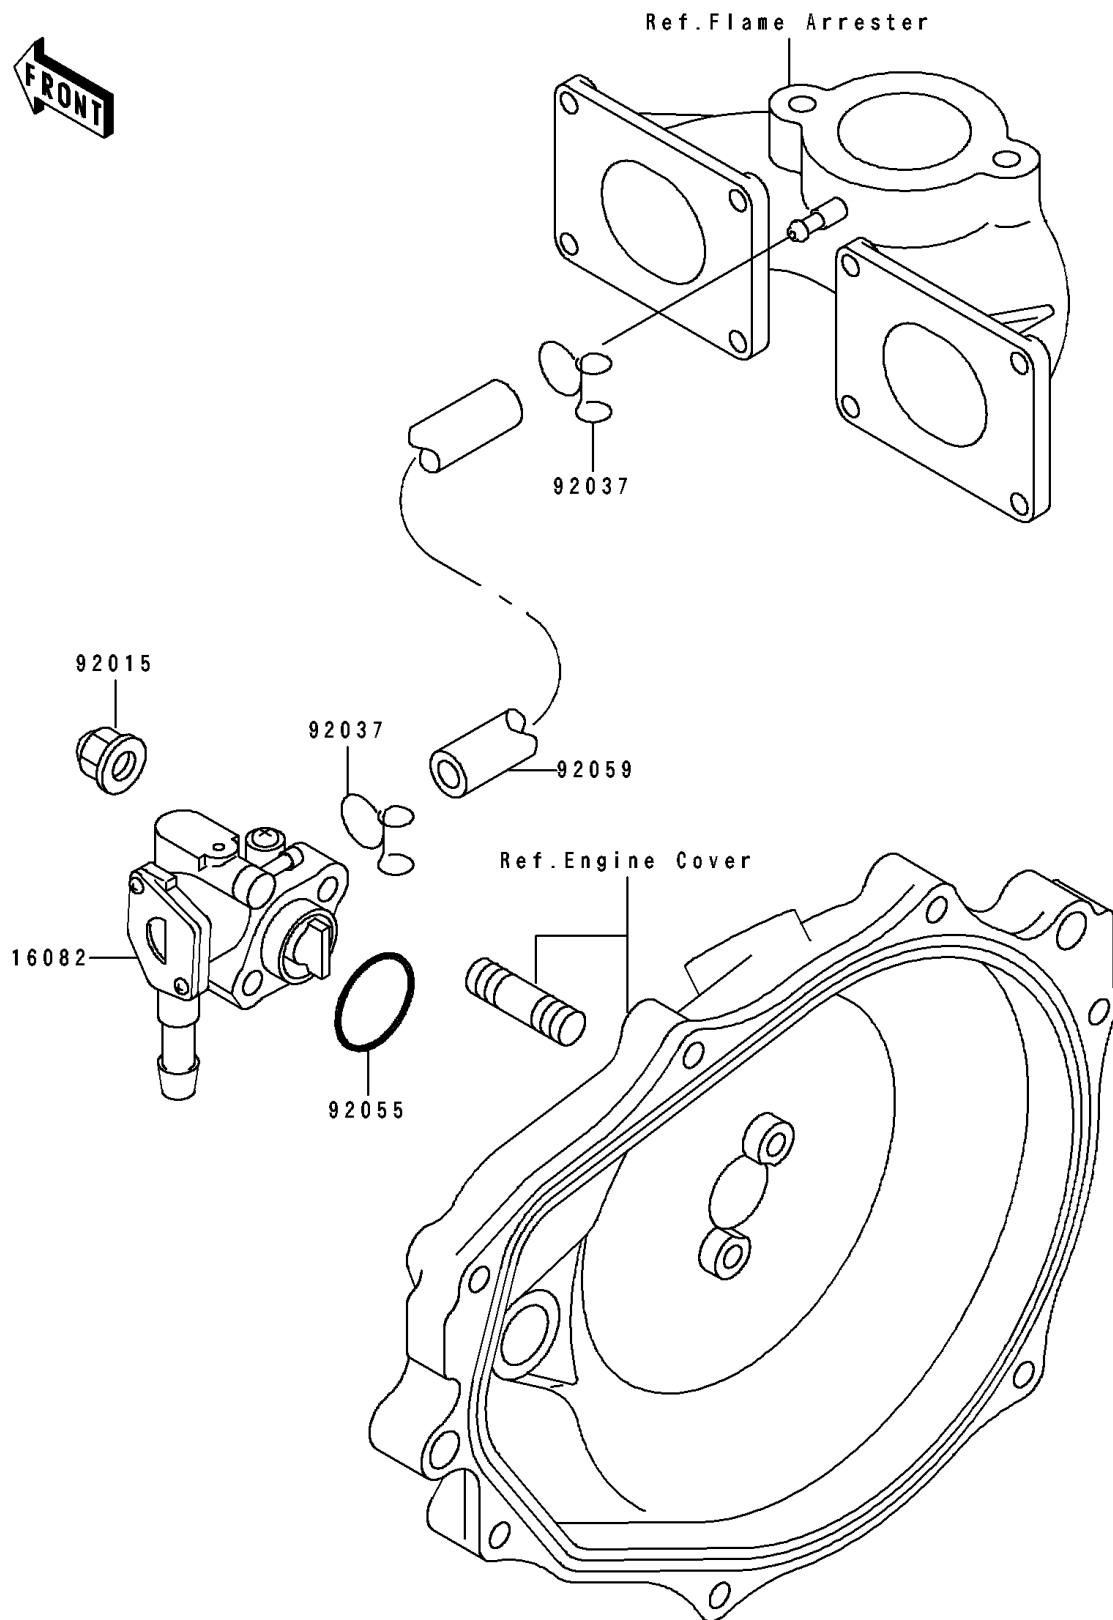

1996 JET SKI® TS PARTS DIAGRAM

Oil Pump

E1710

1996 JET SKI® TS PARTS LIST

Oil Pump

ITEM NAME	PART NUMBER	QUANTITY
PUMP-ASSY-OIL (Ref # 16082)	16082-3710	1
NUT,CAP,6MM (Ref # 92015)	92015-1385	1
CLAMP (Ref # 92037)	92037-3722	1
RING-O,19.5X1.5 (Ref # 92055)	92055-055	1
TUBE,3X6X380 (Ref # 92059)	92059-3755	1