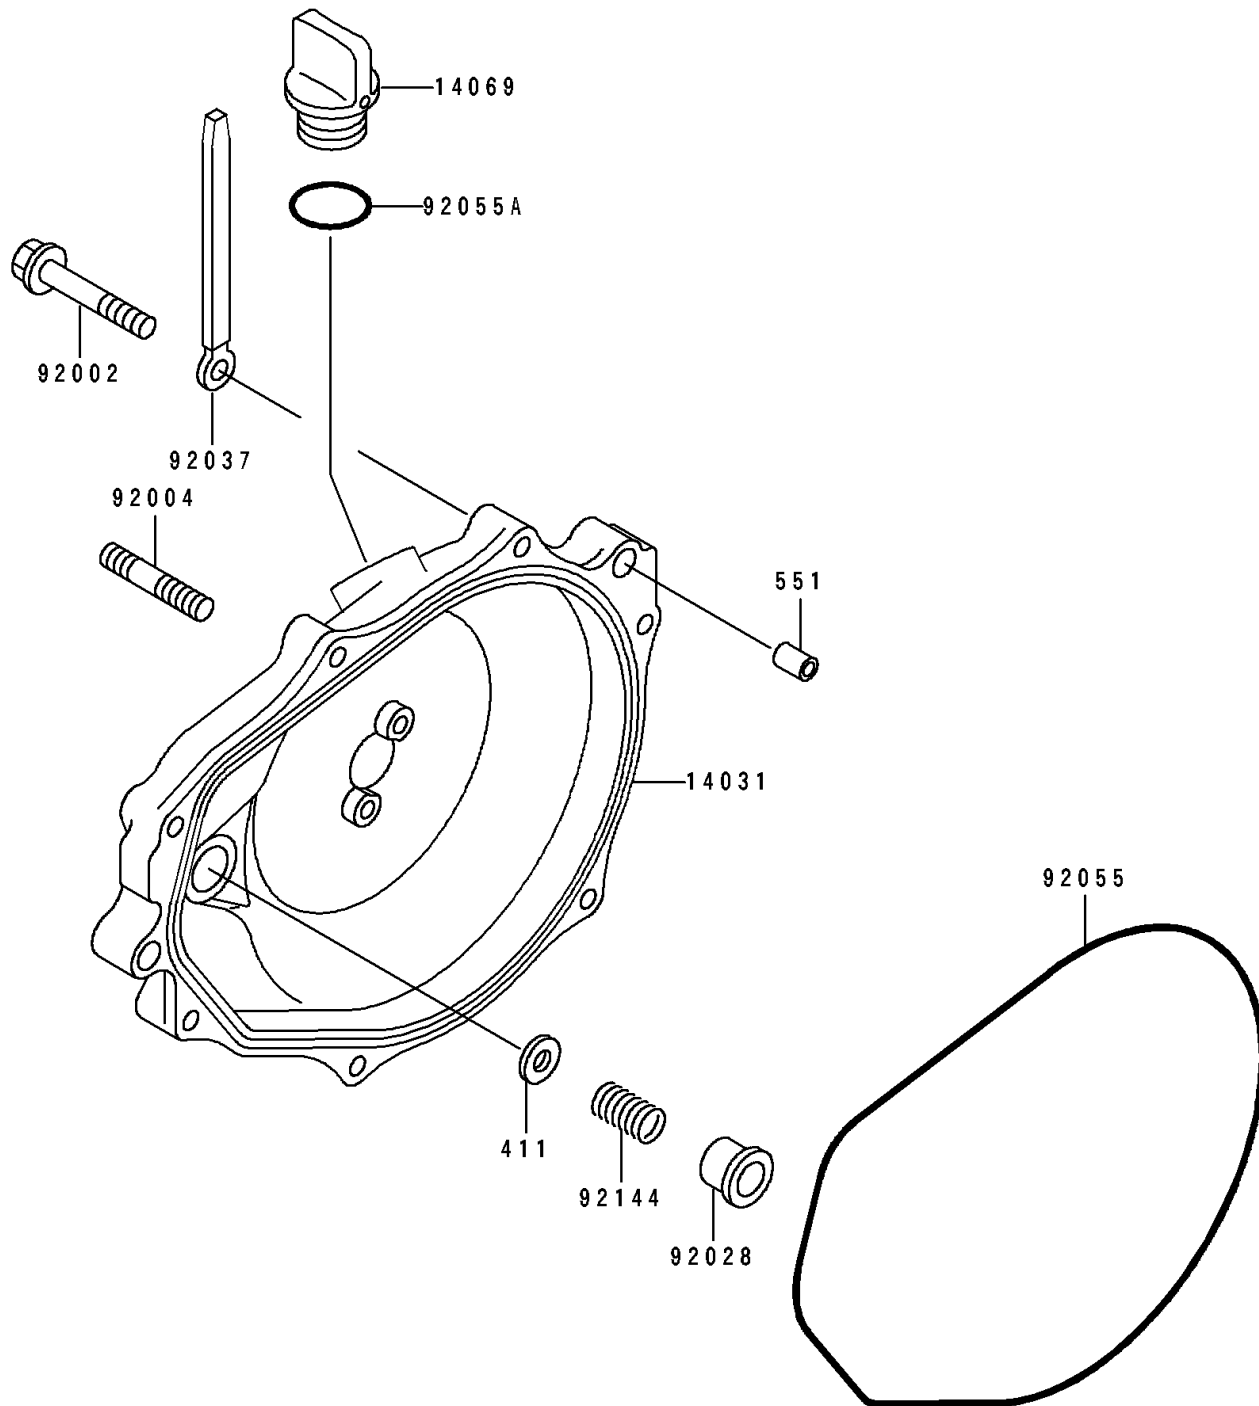

## 1996 JET SKI® TS PARTS DIAGRAM

Engine Cover(s)

E1431

## 1996 JET SKI® TS PARTS LIST

Engine Cover(s)

ITEM NAME	PART NUMBER	QUANTITY
COVER-GENERATOR (Ref # 14031)	14031-3722	1
BREATHER (Ref # 14069)	14069-3709	1
BOLT,6X30 (Ref # 92002)	92002-3726	1
STUD (Ref # 92004)	92004-3710	1
BUSHING (Ref # 92028)	92028-3718	1
CLAMP,L=100 (Ref # 92037)	92037-3736	1
RING-O,GENERATOR COVER (Ref # 92055)	92055-3712	1
RING-O (Ref # 92055A)	92055-515	1
SPRING (Ref # 92144)	92144-3728	1
WASHER-PLAIN,5MM (Ref # 411)	411S0500	1
PIN-DOWEL (Ref # 551)	551R0812	1