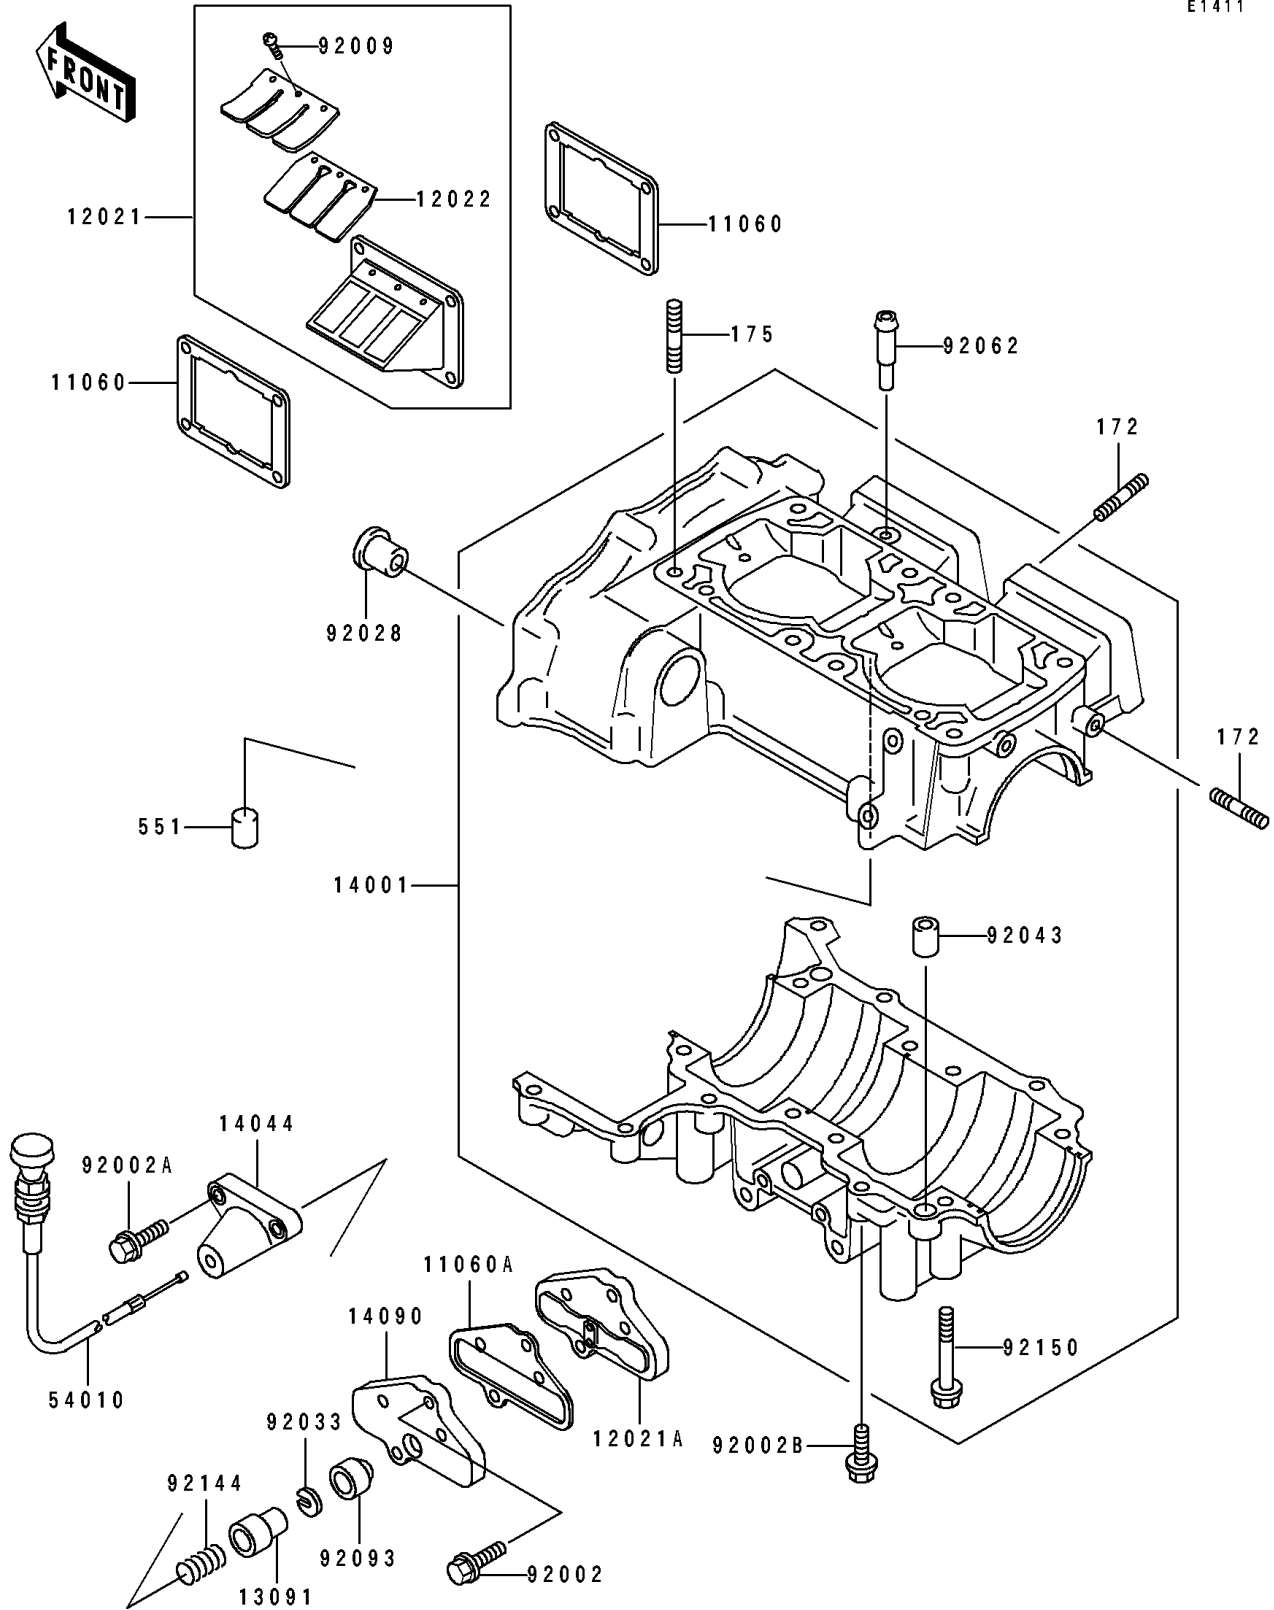

1996 JET SKI® TS PARTS DIAGRAM

Crankcase

E1411

1996 JET SKI® TS PARTS LIST

Crankcase

ITEM NAME	PART NUMBER	QUANTITY
GASKET, REED VALVE (Ref # 11060)	11060-3703	1
GASKET, CONTROL VALVE (Ref # 11060A)	11060-3723	1
VALVE-ASSY-REED (Ref # 12021)	12021-3704	1
VALVE-ASSY-REED, CONTROL (Ref # 12021A)	12021-3707	1
VALVE-REED (Ref # 12022)	12022-1001	1
HOLDER (Ref # 13091)	13091-3707	1
SET-CRANKCASE (Ref # 14001)	14001-5347	1
HOLDER-CABLE (Ref # 14044)	14044-3702	1
COVER, CONTROL VALVE (Ref # 14090)	14090-3734	1
CABLE, CONTROL VALVE (Ref # 54010)	54010-3708	1
BOLT, 6X25 (Ref # 92002)	92002-3714	1
BOLT, 6X45 (Ref # 92002A)	92002-3717	1
BOLT, 6X30 (Ref # 92002B)	92002-3726	1
SCREW, REED VALVE (Ref # 92009)	92009-1014	1
BUSHING (Ref # 92028)	92028-3718	1
RING-SNAP (Ref # 92033)	92033-3708	1
PIN, DOWEL, 10X14 (Ref # 92043)	92043-1037	1
NOZZLE (Ref # 92062)	92062-3705	1
SEAL (Ref # 92093)	92093-3703	1
SPRING (Ref # 92144)	92144-3701	1
BOLT, 8X65 (Ref # 92150)	92150-3708	1
BOLT-STUD (Ref # 172)	172R0620	1
BOLT-STUD-FINE (Ref # 175)	175R1035	1
PIN-DOWEL (Ref # 551)	551R0612	1