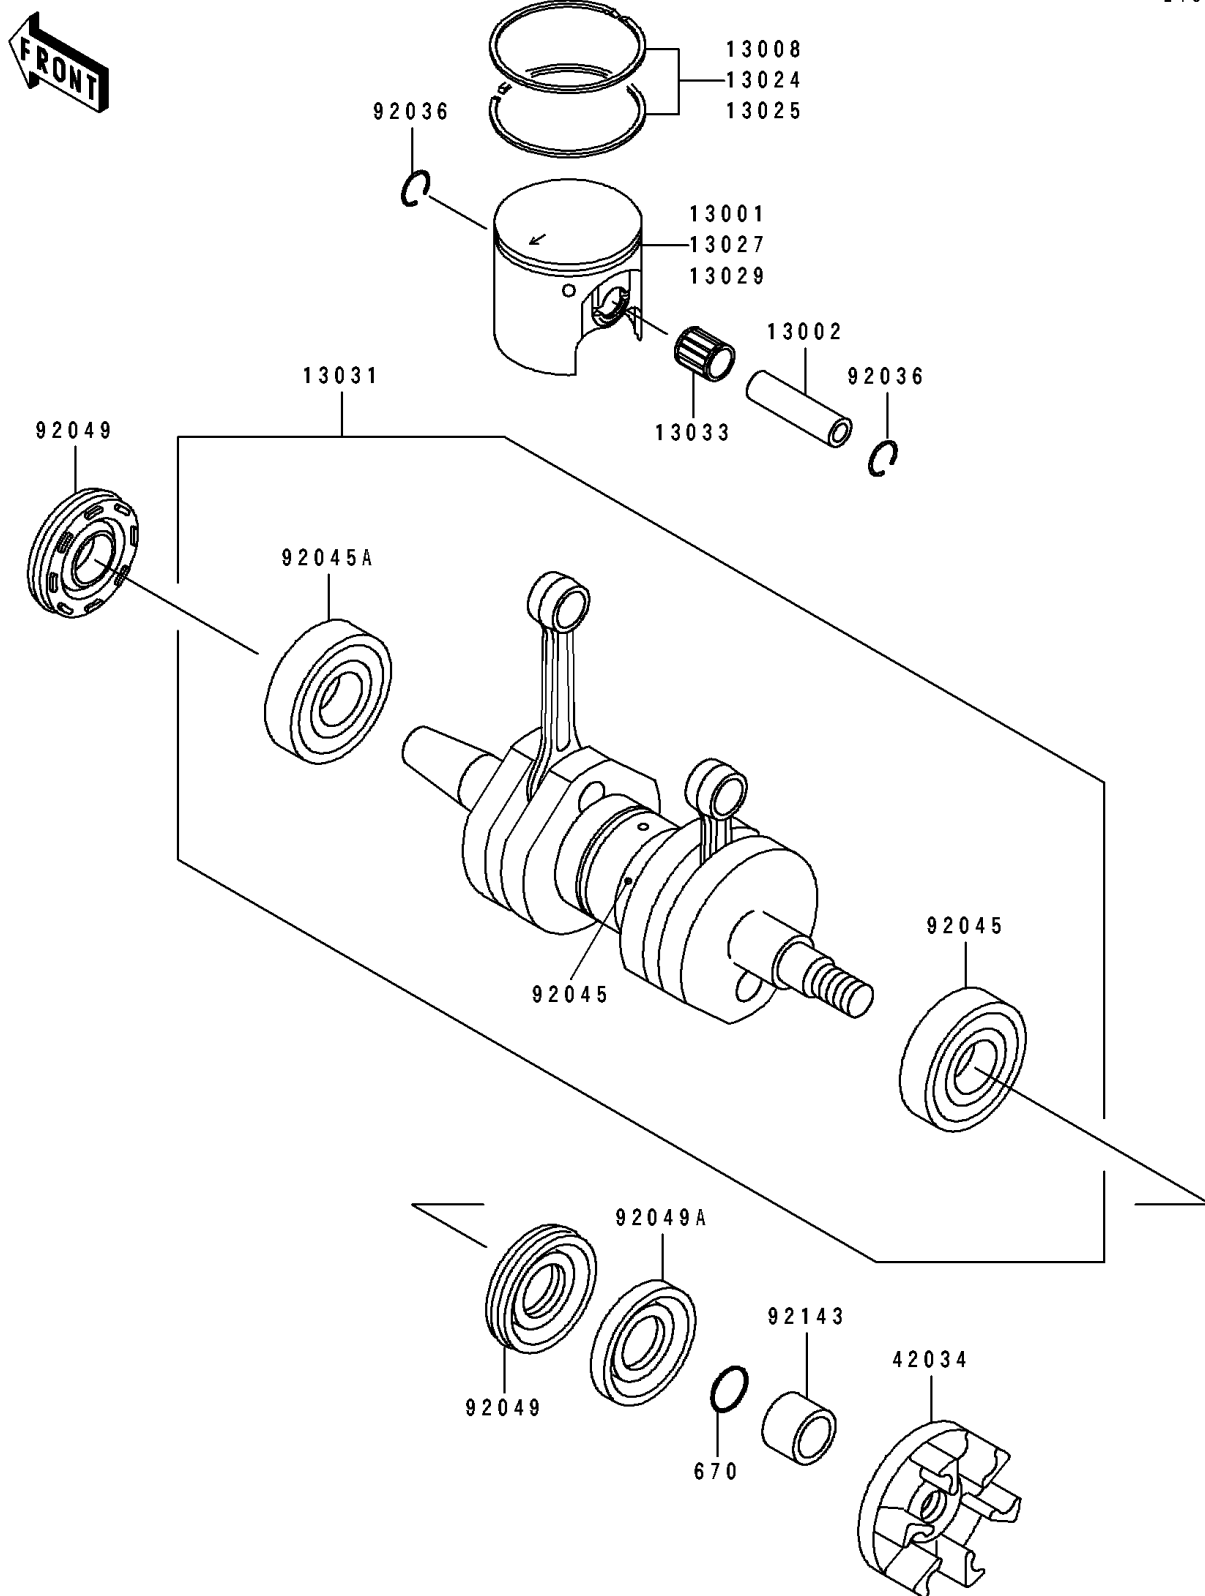

1996 JET SKI® TS PARTS DIAGRAM

Crankshaft/Piston(s)

E1320

1996 JET SKI® TS PARTS LIST

Crankshaft/Piston(s)

ITEM NAME	PART NUMBER	QUANTITY
PISTON-ENGINE (Ref # 13001)	13001-3714	1
PIN-PISTON (Ref # 13002)	13002-017	1
RING-SET-PISTON,STD (Ref # 13008)	13008-3701	1
RING-SET-PISTON LL,O/S,1.00 (Ref # 13024)	13024-3701	1
RING-SET-PISTON L,O/S,0.50 (Ref # 13025)	13025-3701	1
PISTON-ENGINE LL,O/S 1.00 (Ref # 13027)	13027-3709	1
PISTON-ENGINE L,O/S 0.50 (Ref # 13029)	13029-3709	1
CRANKSHAFT-COMP (Ref # 13031)	13031-3723	1
BEARING-NEEDLE,KBK18X22X23.8X (Ref # 13033)	13033-1010	1
COUPLING (Ref # 42034)	42034-3707	1
RING-SNAP,PISTON PIN (Ref # 92036)	92036-015	1
BEARING-BALL,6303C4 (Ref # 92045)	92045-3709	1
BEARING-BALL (Ref # 92045A)	92045-3714	1
SEAL-OIL,FWJ15307210 (Ref # 92049)	92049-3705	1
SEAL-OIL,S30726 (Ref # 92049A)	92049-3706	1
COLLAR (Ref # 92143)	92143-3758	1
O RING,16MM (Ref # 670)	670B2016	1