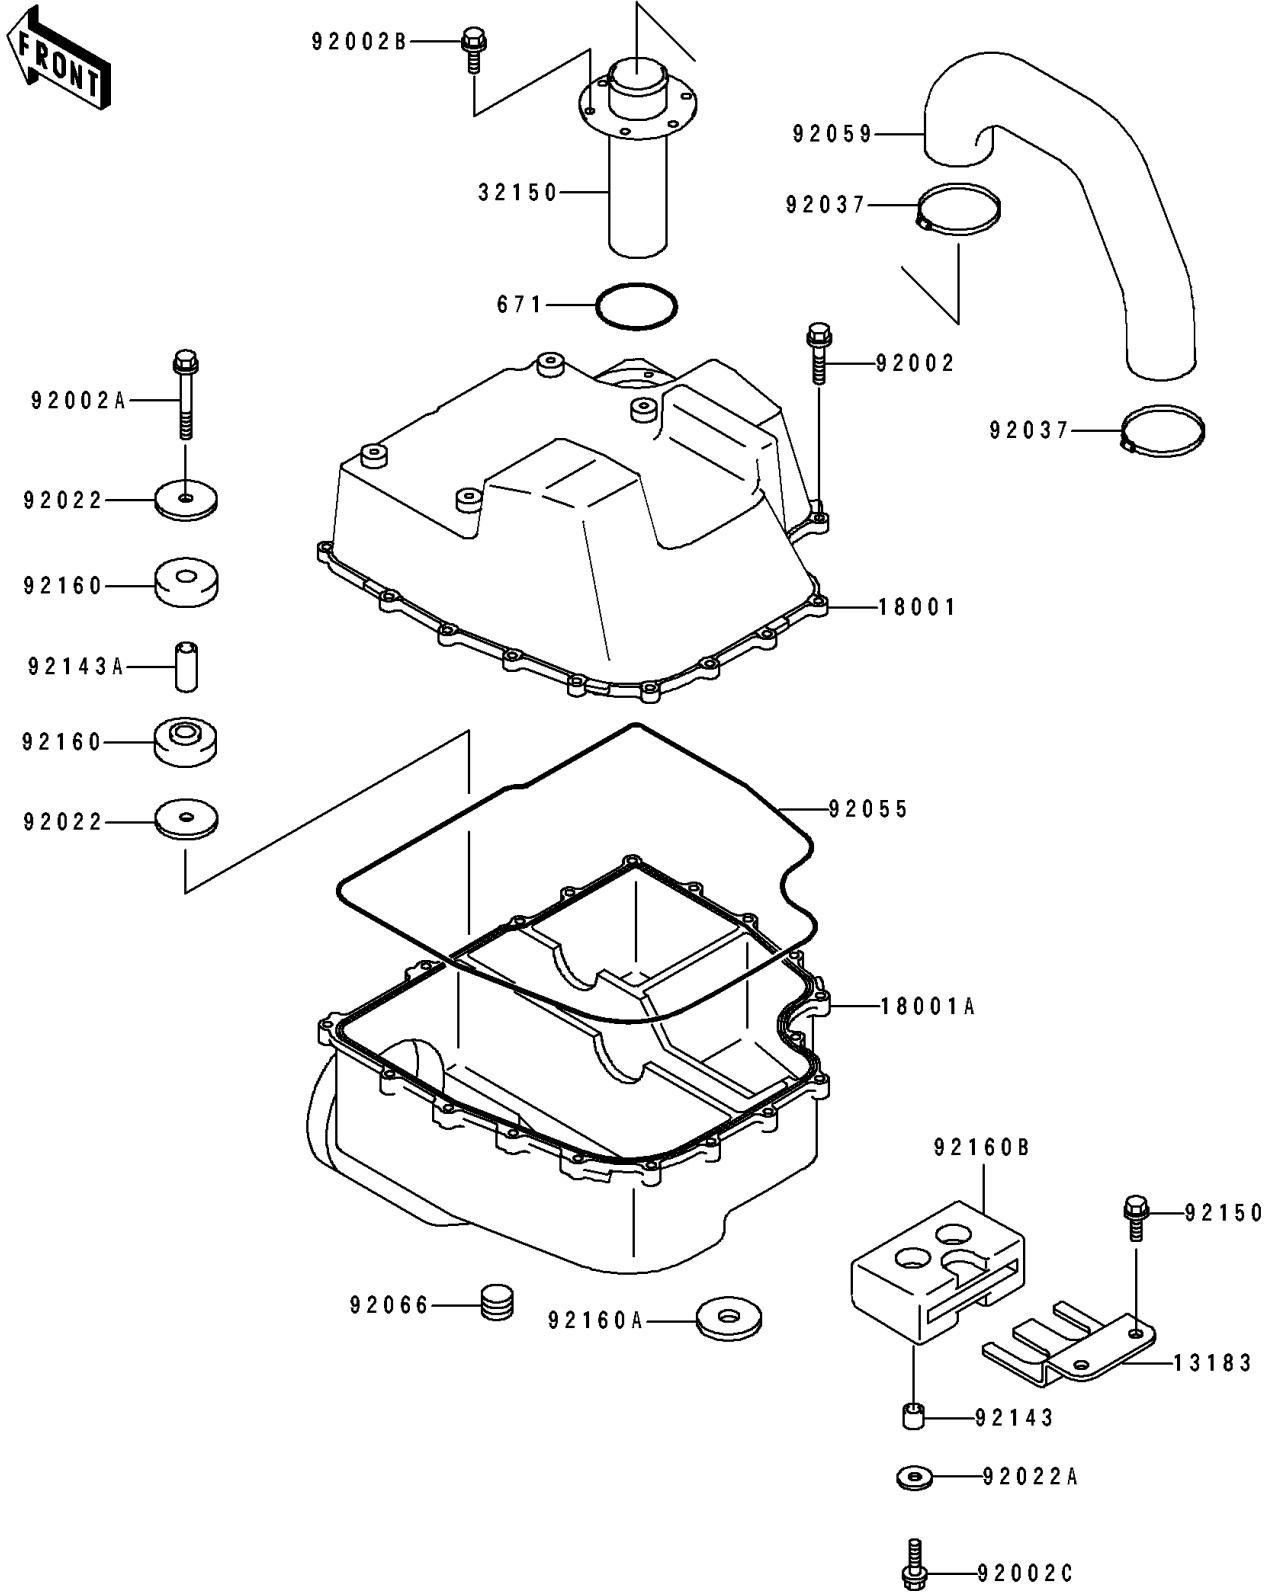

1996 JET SKI® TS PARTS DIAGRAM

Water Muffler

E1141

1996 JET SKI® TS PARTS LIST

Water Muffler

ITEM NAME	PART NUMBER	QUANTITY
PLATE (Ref # 13183)	13183-3760	1
MUFFLER,WATER BOX,UPP (Ref # 18001)	18001-3727	1
MUFFLER,WATER BOX,LWR (Ref # 18001A)	18001-3755	1
PIPE,WATER MUFFLER (Ref # 32150)	32150-3738	1
BOLT,6X25 (Ref # 92002)	92002-3714	1
BOLT,6X45 (Ref # 92002A)	92002-3717	1
BOLT,6X16 (Ref # 92002B)	92002-3728	1
BOLT,6X20 (Ref # 92002C)	92002-3755	1
WASHER,6.5X32X3 (Ref # 92022)	92022-3749	1
WASHER (Ref # 92022A)	92022-567	1
CLAMP (Ref # 92037)	92037-509	1
RING-O,WATER MUFFLER (Ref # 92055)	92055-3718	1
TUBE (Ref # 92059)	92059-3875	1
PLUG (Ref # 92066)	92066-3719	1
COLLAR,7.5X10.5X9 (Ref # 92143)	92143-3714	1
COLLAR,7.5X10.5X24 (Ref # 92143A)	92143-3717	1
BOLT,6X12 (Ref # 92150)	92150-3810	1
DAMPER,FR (Ref # 92160)	92160-3730	1
DAMPER,LWR (Ref # 92160A)	92160-3732	1
DAMPER,RR (Ref # 92160B)	92160-3774	1
O RING,60MM (Ref # 671)	671B2560	1