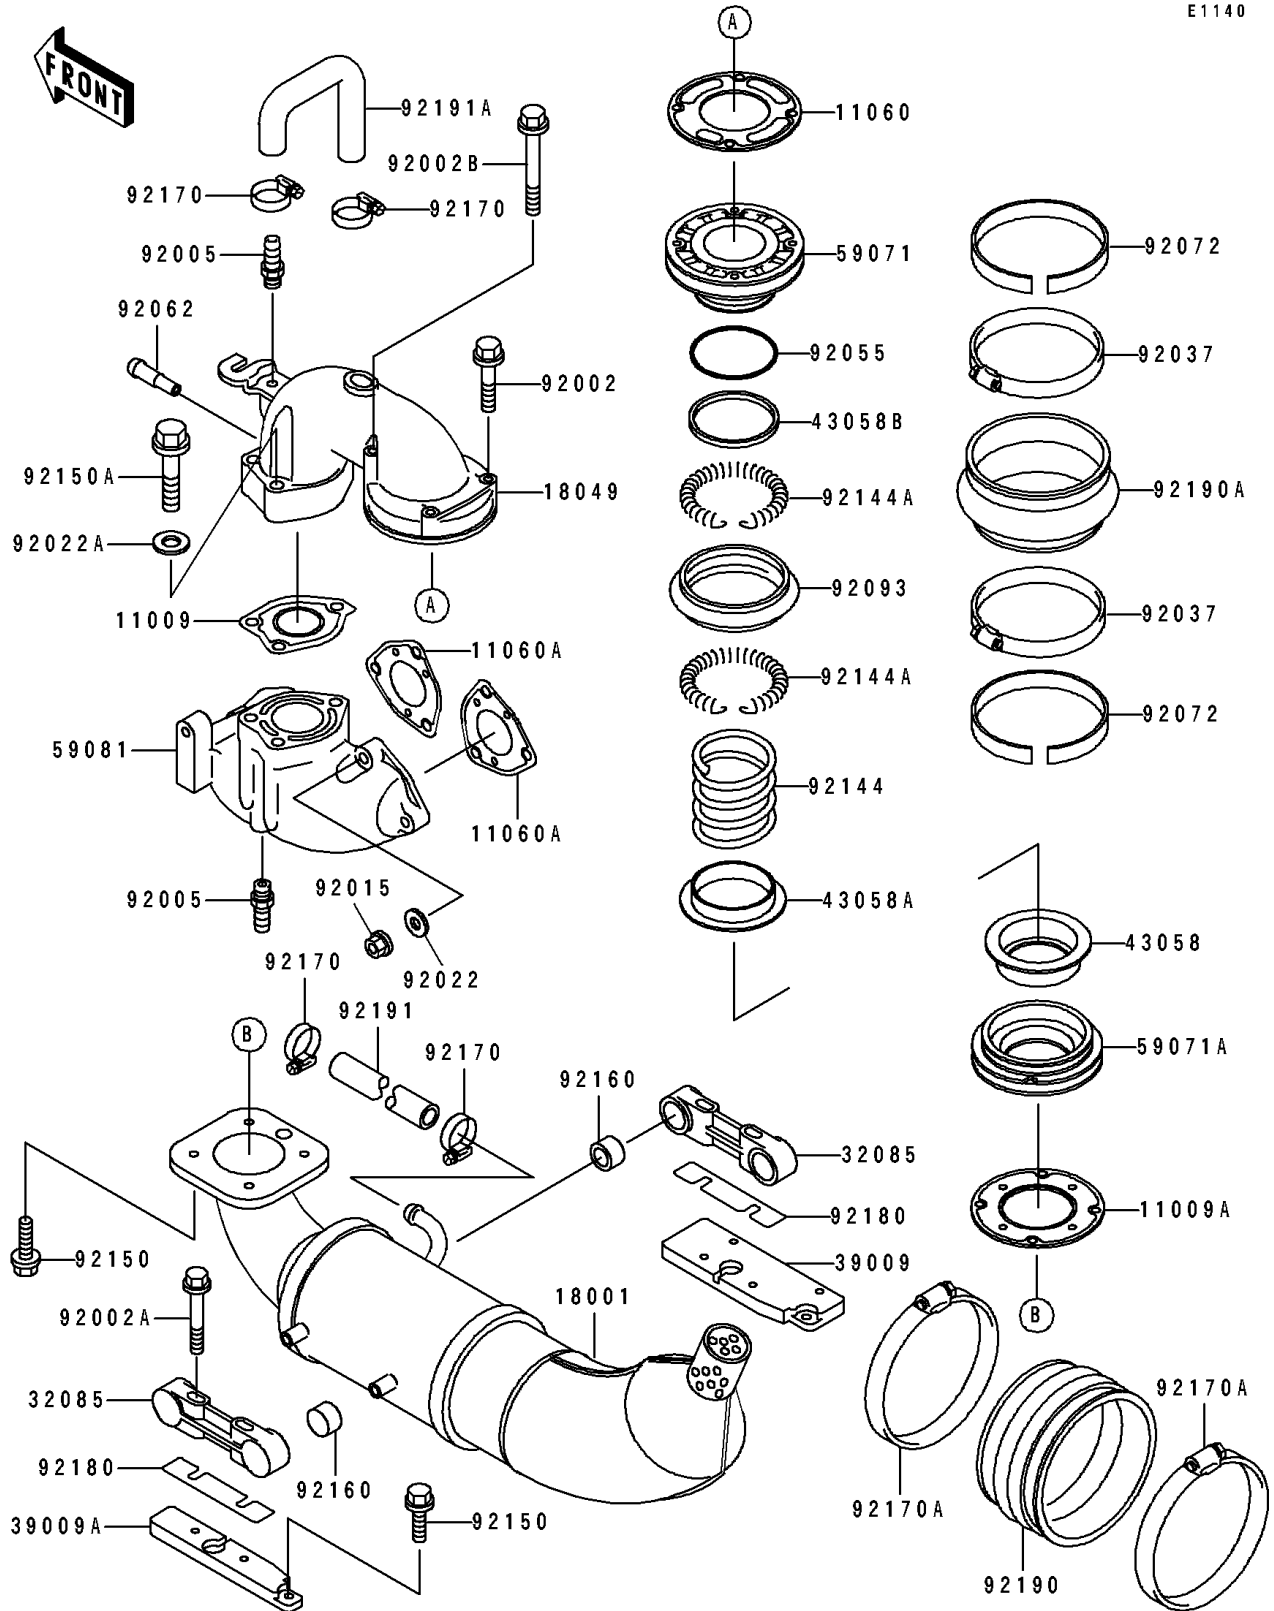

## 1996 JET SKI® TS PARTS DIAGRAM

Muffler(s)

E1140

## 1996 JET SKI® TS PARTS LIST

Muffler(s)

ITEM NAME	PART NUMBER	QUANTITY
GASKET,EXHAUST PIPE (Ref # 11009)	11009-3752	1
GASKET,MUFFLER (Ref # 11009A)	11009-3756	1
GASKET,EXHAUST PIPE (Ref # 11060)	11060-3718	1
GASKET,EXHAUST MANIFOLD (Ref # 11060A)	11060-3759	1
MUFFLER (Ref # 18001)	18001-3734	1
PIPE-EXHAUST (Ref # 18049)	18049-3761	1
STOPPER (Ref # 32085)	32085-3713	1
BLOCK-MOUNT,RH (Ref # 39009)	39009-3703	1
BLOCK-MOUNT,LH (Ref # 39009A)	39009-3704	1
RING (Ref # 43058)	43058-3702	1
RING (Ref # 43058A)	43058-3703	1
RING (Ref # 43058B)	43058-3704	1
JOINT (Ref # 59071)	59071-3722	1
JOINT (Ref # 59071A)	59071-3731	1
MANIFOLD-EXHAUST (Ref # 59081)	59081-3722	1
BOLT,6X35 (Ref # 92002)	92002-3715	1
BOLT,6X45 (Ref # 92002A)	92002-3717	1
BOLT,6X65 (Ref # 92002B)	92002-3720	1
FITTING,HOSE (Ref # 92005)	92005-3712	1
NUT,CAP,8MM (Ref # 92015)	92015-1371	1
WASHER,8.2X18X1.5 (Ref # 92022)	92022-1964	1
WASHER,10.2X20X1.5 (Ref # 92022A)	92022-3742	1
CLAMP (Ref # 92037)	92037-3706	1
RING-O (Ref # 92055)	92055-3717	1
NOZZLE (Ref # 92062)	92062-3705	1
BAND,ID=111 (Ref # 92072)	92072-3740	1
SEAL (Ref # 92093)	92093-3732	1
SPRING (Ref # 92144)	92144-3718	1
SPRING (Ref # 92144A)	92144-3726	1

## 1996 JET SKI® TS PARTS LIST

Muffler(s)

ITEM NAME	PART NUMBER	QUANTITY
BOLT,6X18 (Ref # 92150)	92150-3729	1
BOLT,10X50 (Ref # 92150A)	92150-3819	1
DAMPER (Ref # 92160)	92160-3740	1
CLAMP (Ref # 92170)	92170-3718	1
CLAMP (Ref # 92170A)	92170-3721	1
SHIM (Ref # 92180)	92180-3701	1
TUBE (Ref # 92190)	92190-3709	1
TUBE,JOINT (Ref # 92190A)	92190-3712	1
TUBE,13X19X140 (Ref # 92191)	92191-3717	1
TUBE,HEAD-EXHAUST (Ref # 92191A)	92191-3766	1