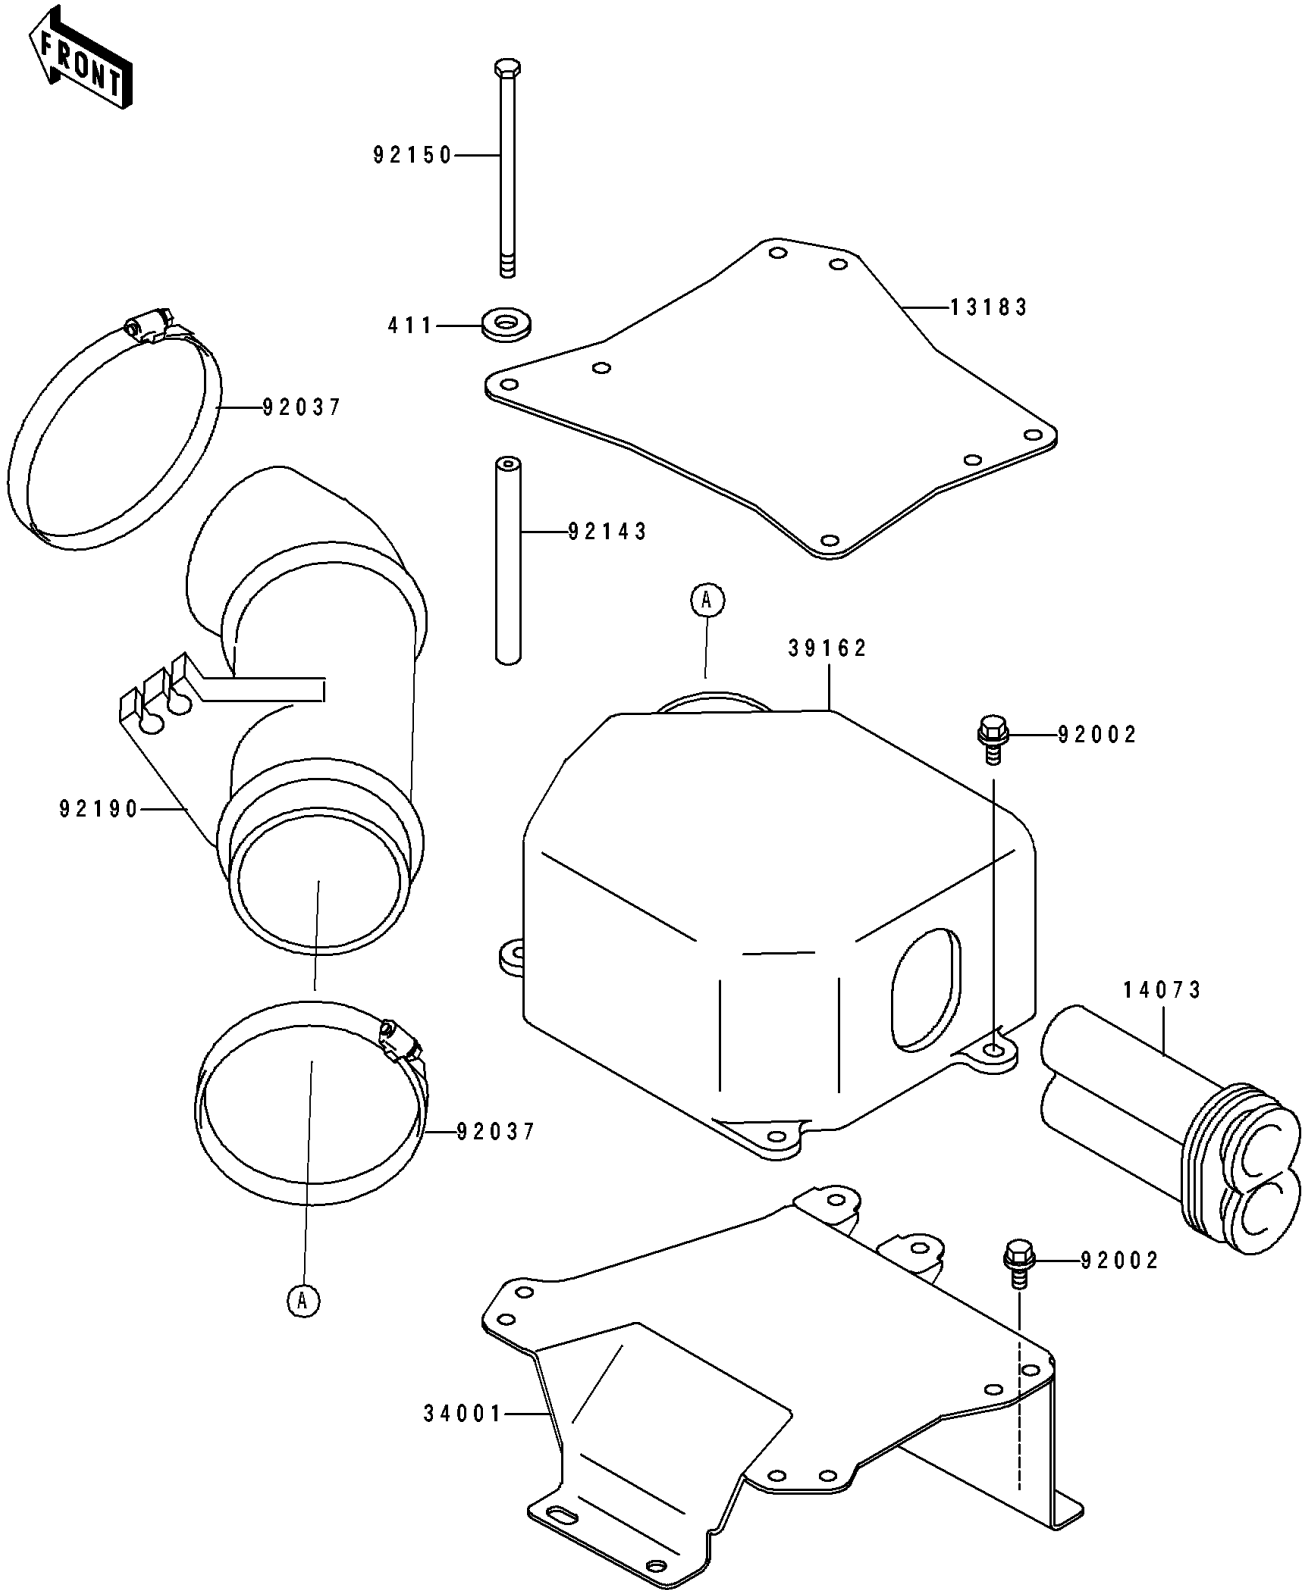

## 1996 JET SKI® TS PARTS DIAGRAM

Intake Silencer

E1130

## 1996 JET SKI® TS PARTS LIST

Intake Silencer

ITEM NAME	PART NUMBER	QUANTITY
PLATE (Ref # 13183)	13183-3773	1
DUCT (Ref # 14073)	14073-3733	1
STAND (Ref # 34001)	34001-3703	1
SILENCER-INTAKE (Ref # 39162)	39162-3702	1
BOLT,6X12 (Ref # 92002)	92002-3763	1
CLAMP (Ref # 92037)	92037-3711	1
COLLAR (Ref # 92143)	92143-3722	1
BOLT,6X113 (Ref # 92150)	92150-3724	1
TUBE (Ref # 92190)	92190-3791	1
WASHER-PLAIN,6MM (Ref # 411)	411S0600	1