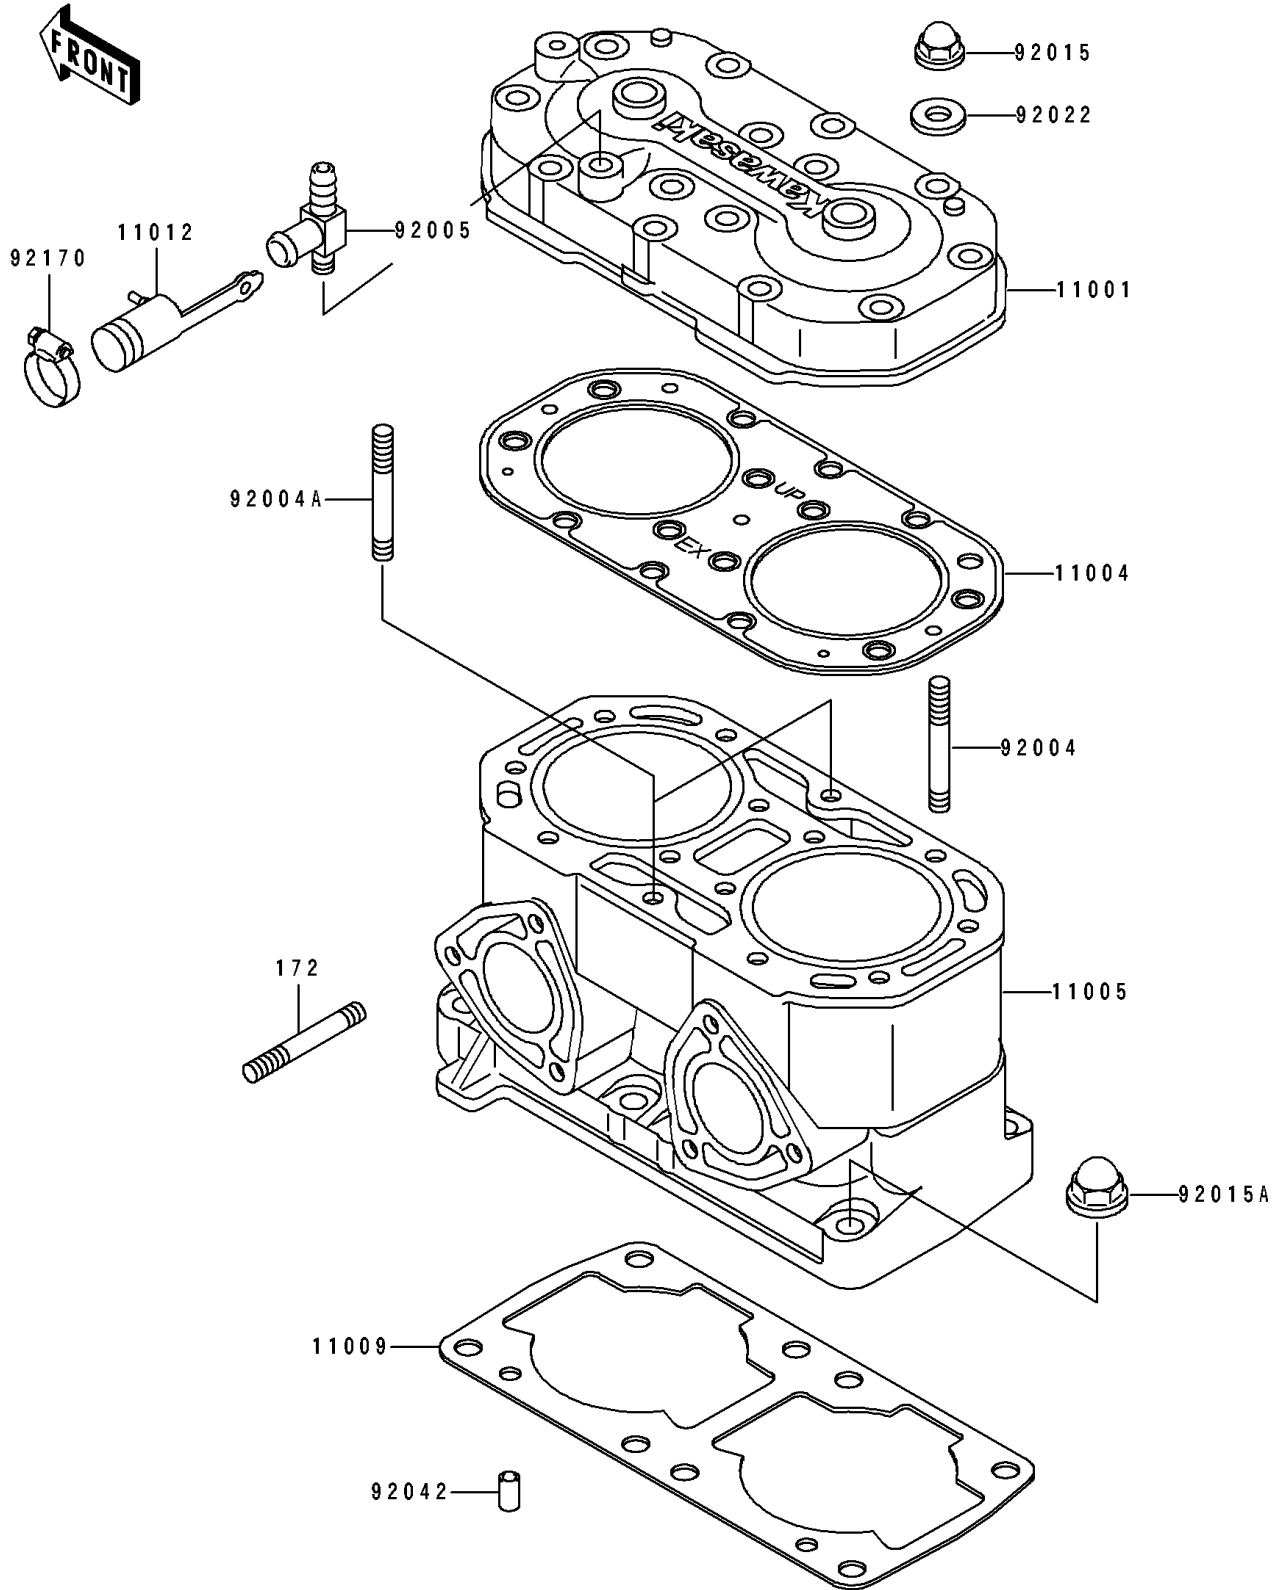

1996 JET SKI® TS PARTS DIAGRAM

Cylinder Head/Cylinder

E1110

1996 JET SKI® TS PARTS LIST

Cylinder Head/Cylinder

| ITEM NAME | PART NUMBER | QUANTITY |
|------------------------------------|-------------|----------|
| HEAD-CYLINDER (Ref # 11001) | 11001-3726 | 1 |
| GASKET-HEAD (Ref # 11004) | 11004-3710 | 1 |
| CYLINDER-ENGINE (Ref # 11005) | 11005-3732 | 1 |
| GASKET,CYLINDER BASE (Ref # 11009) | 11009-3775 | 1 |
| CAP (Ref # 11012) | 11012-3757 | 1 |
| STUD,8X43 (Ref # 92004) | 92004-3715 | 1 |
| STUD,8X43 (Ref # 92004A) | 92004-3719 | 1 |
| FITTING (Ref # 92005) | 92005-3711 | 1 |
| NUT,CAP,8MM (Ref # 92015) | 92015-1371 | 1 |
| NUT,10MM (Ref # 92015A) | 92015-1649 | 1 |
| WASHER,8.2X18X1.5 (Ref # 92022) | 92022-1964 | 1 |
| PIN,DOWEL,6.3X8X14 (Ref # 92042) | 92042-007 | 1 |
| CLAMP (Ref # 92170) | 92170-3729 | 1 |
| BOLT-STUD (Ref # 172) | 172R0830 | 1 |