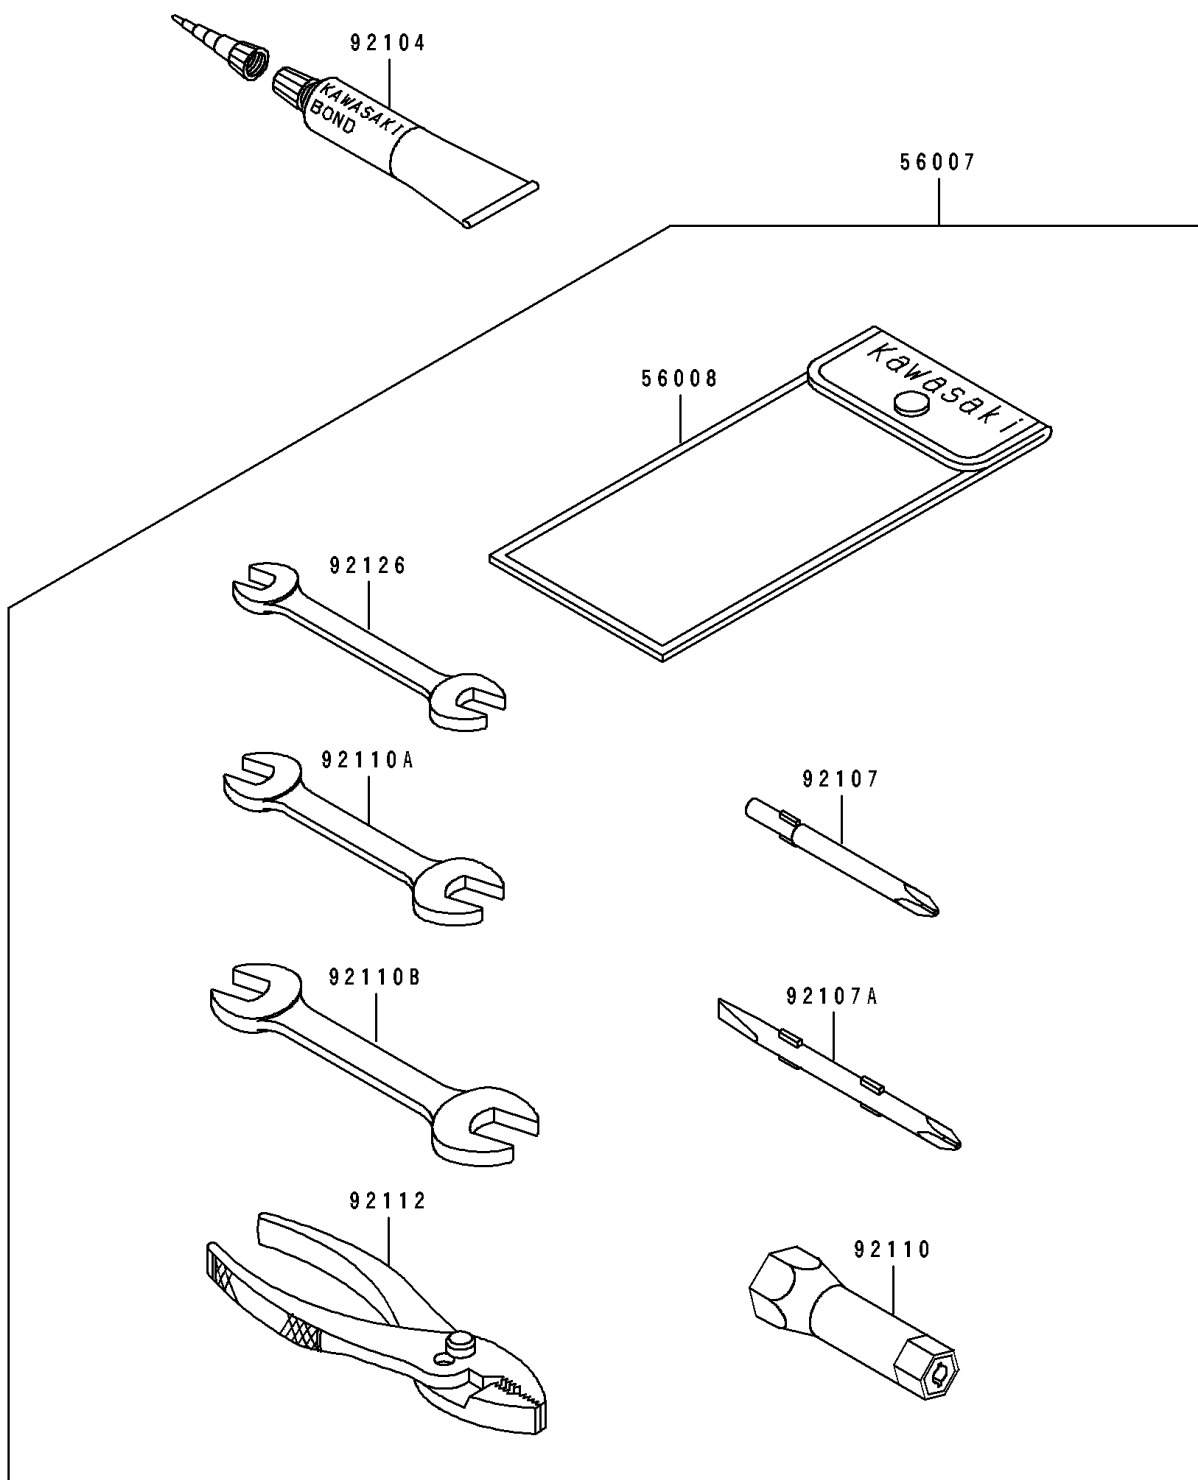

1991 JET SKI® TS PARTS DIAGRAM

Owner's Tools

F3182

1991 JET SKI® TS PARTS LIST

Owner's Tools

ITEM NAME	PART NUMBER	QUANTITY
TOOLKIT (Ref # 56007)	56007-3707	1
BAG,TOOL (Ref # 56008)	56008-1007	1
GASKET-LIQUID,TUBE,100G,SILVER (Ref # 92104)	92104-002	1
TOOL-DRIVER,#3PHILLIPS (Ref # 92107)	92107-005	1
TOOL-DRIVER,#2PHILLIPS&SLOT (Ref # 92107A)	92107-1051	1
TOOL-WRENCH,BOX,21MM (Ref # 92110)	92110-1113	1
TOOL-WRENCH,OPEN END,10X12 (Ref # 92110A)	92110-1152	1
TOOL-WRENCH,OPEN END,14X17 (Ref # 92110B)	92110-1153	1
TOOL-PLIERS (Ref # 92112)	92112-003	1
TOOL-WRENCH,OPEN END,8X10 (Ref # 92126)	92126-001	1