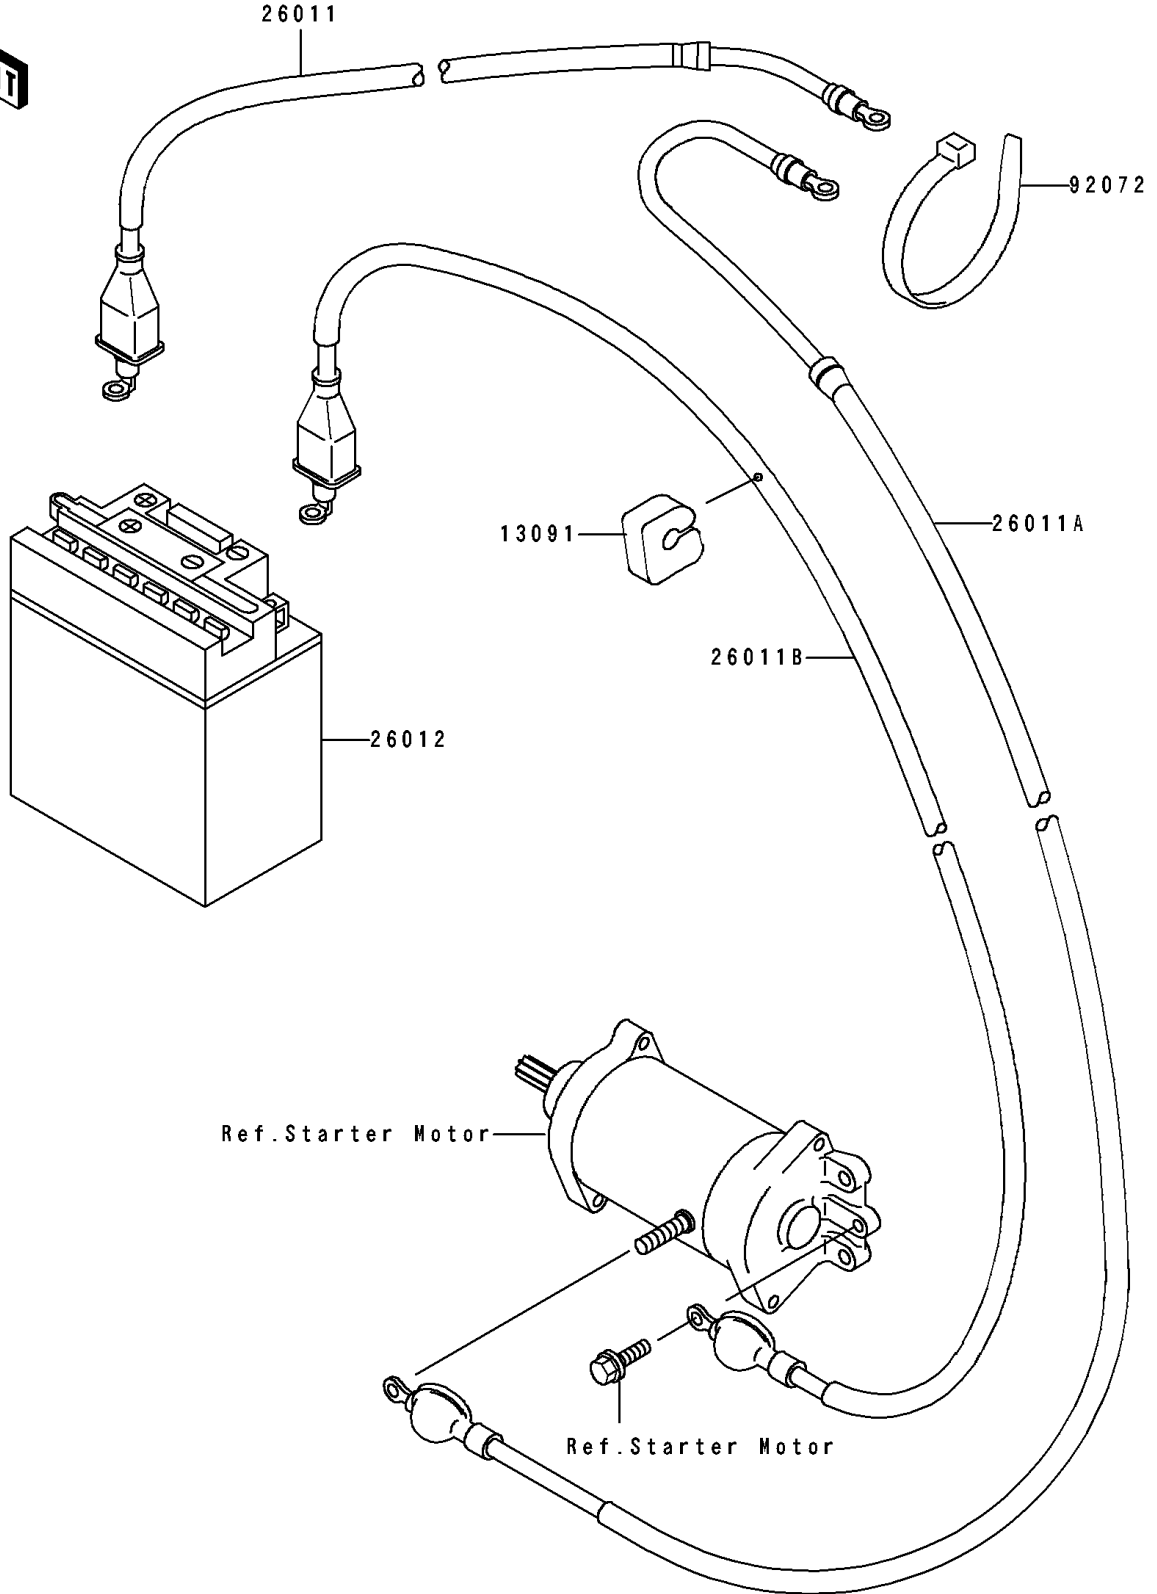

1991 JET SKI® TS PARTS DIAGRAM

Electrical Equipment

F3181

1991 JET SKI® TS PARTS LIST

Electrical Equipment

ITEM NAME	PART NUMBER	QUANTITY
HOLDER (Ref # 13091)	13091-3712	1
WIRE-LEAD,BATTERY-RELAY (Ref # 26011)	26011-3785	1
WIRE-LEAD,RELAY-STARTER (Ref # 26011A)	26011-3786	1
WIRE-LEAD,BATTERY-STARTER (Ref # 26011B)	26011-3787	1
BATTERY,YB16CL-B,12V 19AH (Ref # 26012)	26012-3716	1
BAND (Ref # 92072)	92072-3778	1