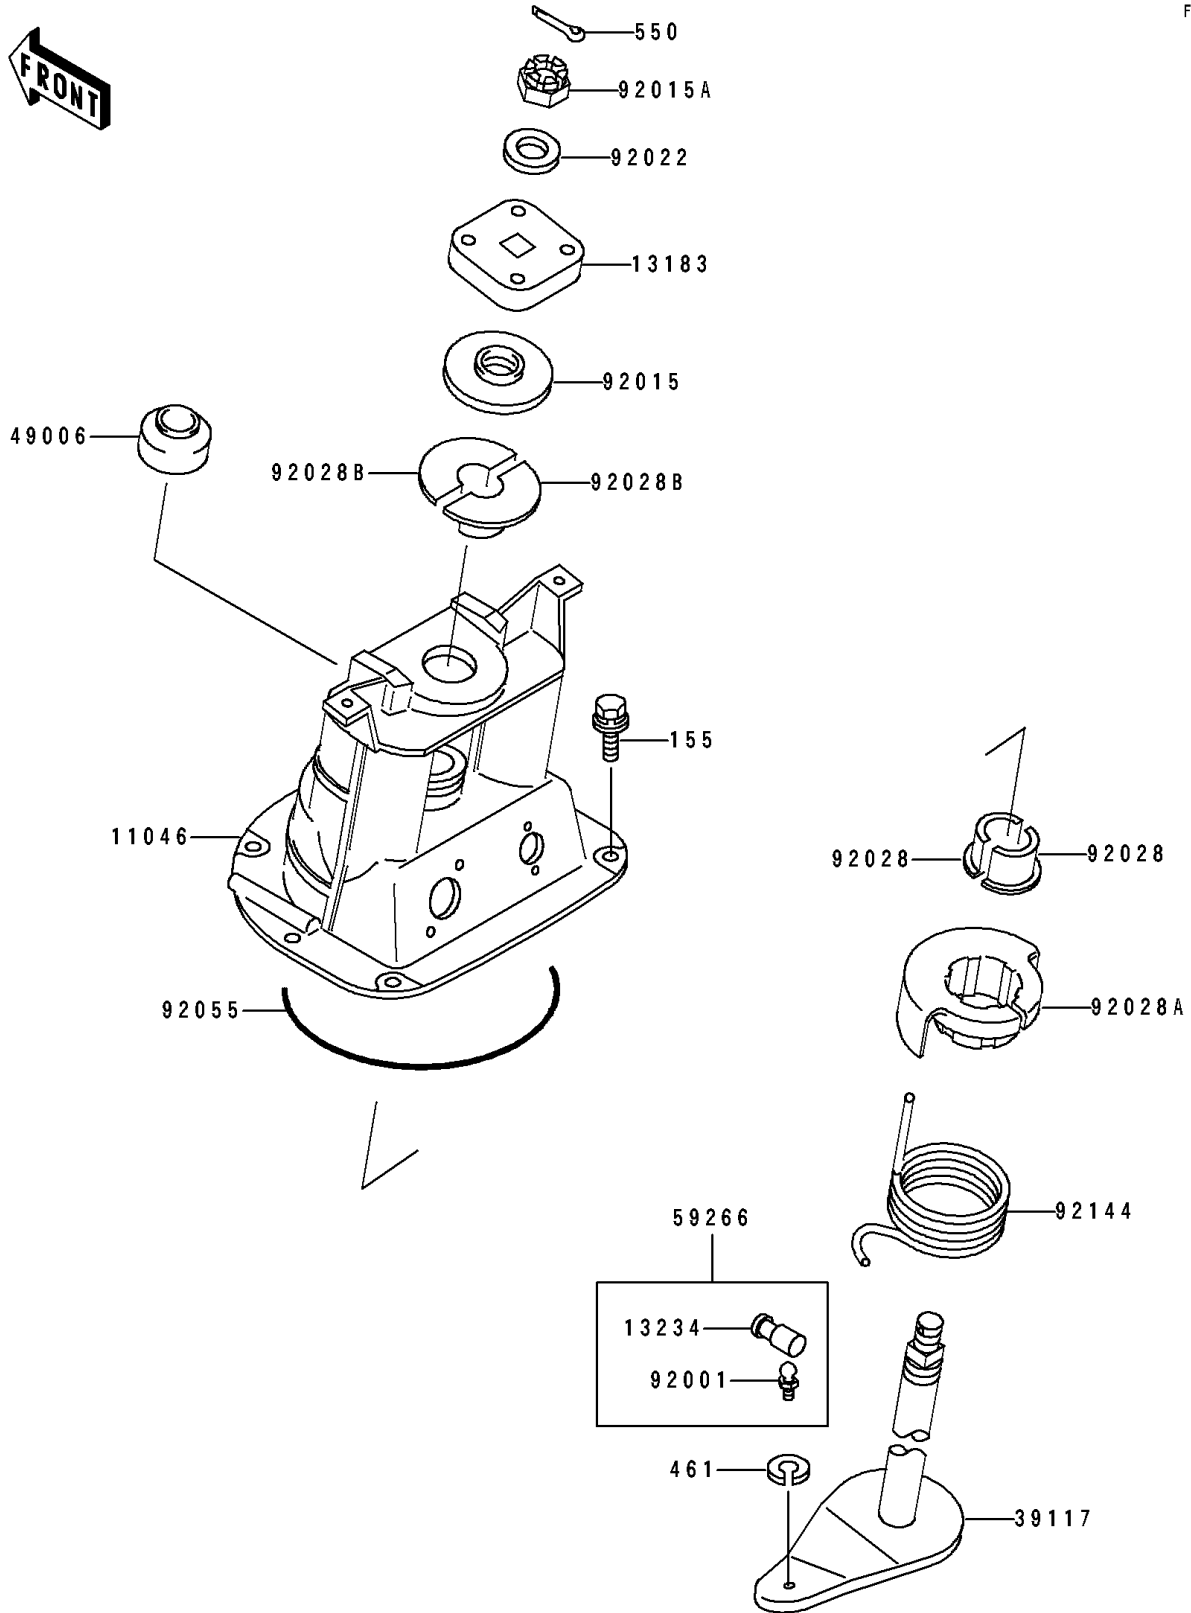

1991 JET SKI® TS PARTS DIAGRAM

Handle Pole

F3171

1991 JET SKI® TS PARTS LIST

Handle Pole

ITEM NAME	PART NUMBER	QUANTITY
BRACKET,STEERING SHAFT (Ref # 11046)	11046-3794	1
PLATE,STEERING SHAFT (Ref # 13183)	13183-3756	1
SHAFT-COMP,JOINT (Ref # 13234)	13234-3708	1
SHAFT-STRG (Ref # 39117)	39117-3702	1
BOOT,STEERING SHAFT (Ref # 49006)	49006-3713	1
JOINT-BALL (Ref # 59266)	59266-3707	1
BOLT,BALL,6MM (Ref # 92001)	92001-3703	1
NUT,22MM (Ref # 92015)	92015-3804	1
NUT,CASTLE,14MM (Ref # 92015A)	92015-3805	1
WASHER,15X34X4 (Ref # 92022)	92022-3702	1
BUSHING (Ref # 92028)	92028-3736	1
BUSHING (Ref # 92028A)	92028-3741	1
BUSHING (Ref # 92028B)	92028-3742	1
RING-O,164.1X2.5 (Ref # 92055)	92055-1411	1
SPRING (Ref # 92144)	92144-3725	1
BOLT-WSP-SMALL,8X25 (Ref # 155)	155R0825	1
WASHER-SPRING,6MM (Ref # 461)	461S0600	1
PIN-COTTER,3X35 (Ref # 550)	550S3035	1