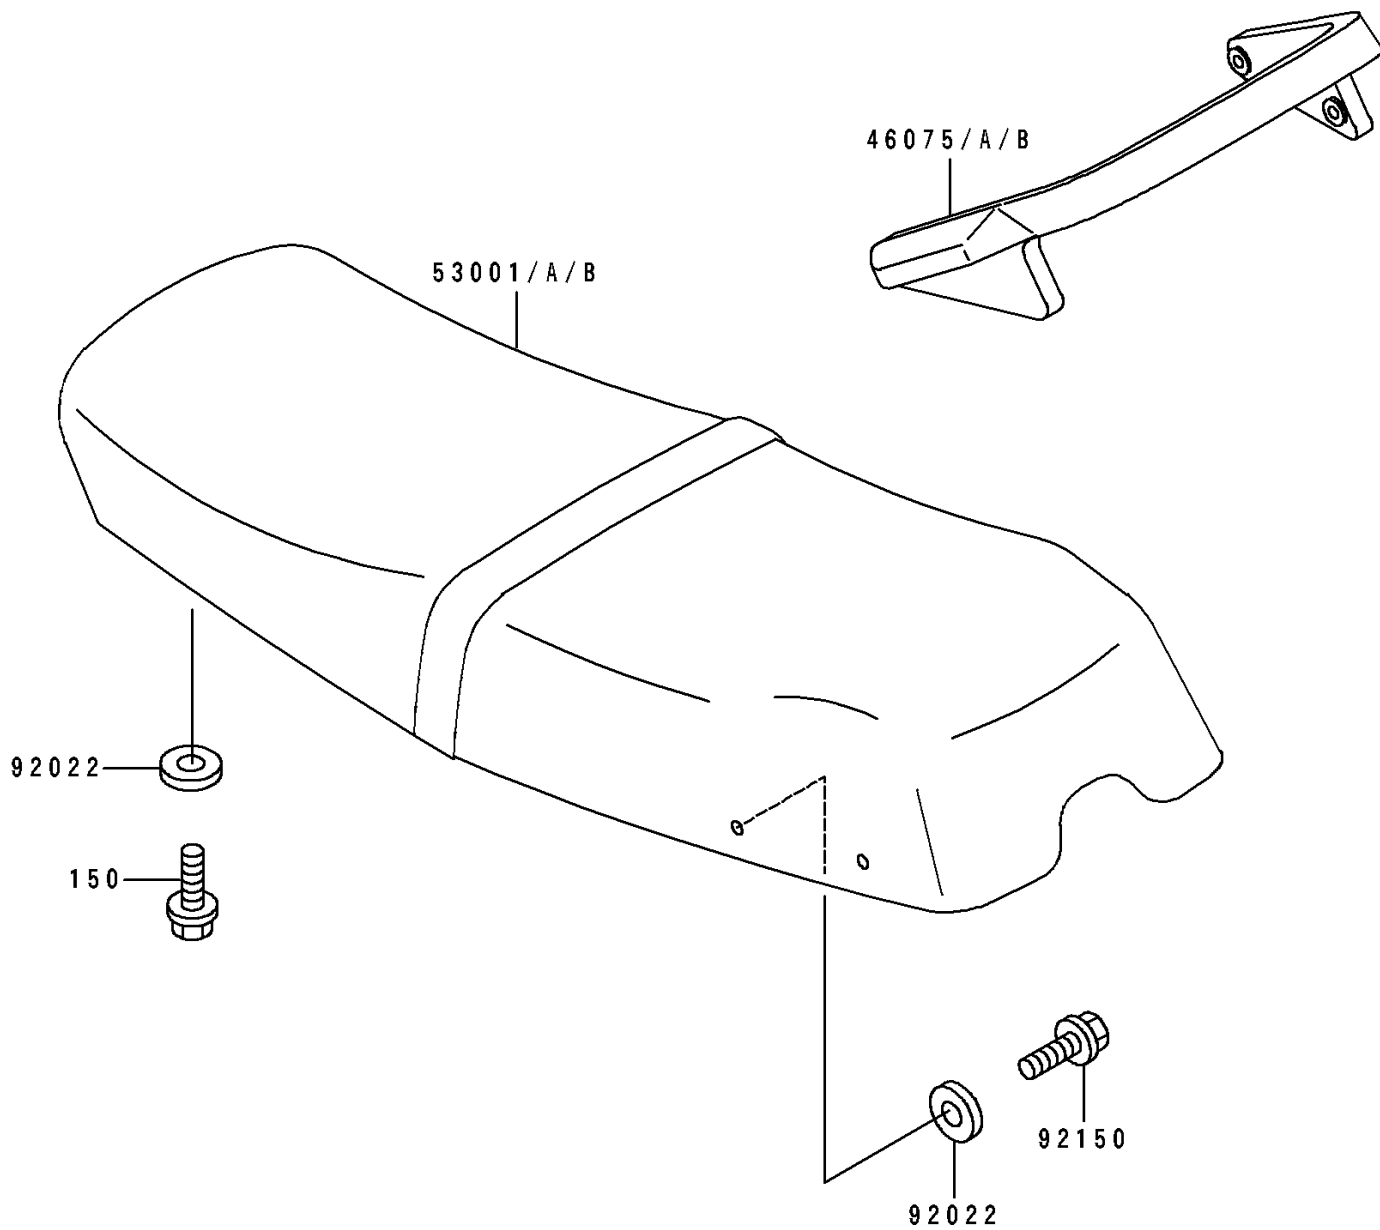

## 1991 JET SKI® TS PARTS DIAGRAM

Seat

F3146

## 1991 JET SKI® TS PARTS LIST

Seat

ITEM NAME	PART NUMBER	QUANTITY
GRIP,SEAT (Ref # 46075)	46075-3719	1
SEAT-ASSY,BLUE (Ref # 53001)	53001-3710-MD	1
WASHER,6.5X20X1.5 (Ref # 92022)	92022-3710	1
BOLT,6X35 (Ref # 92150)	92150-3807	1
BOLT-WS,6X20 (Ref # 150)	150R0620	1