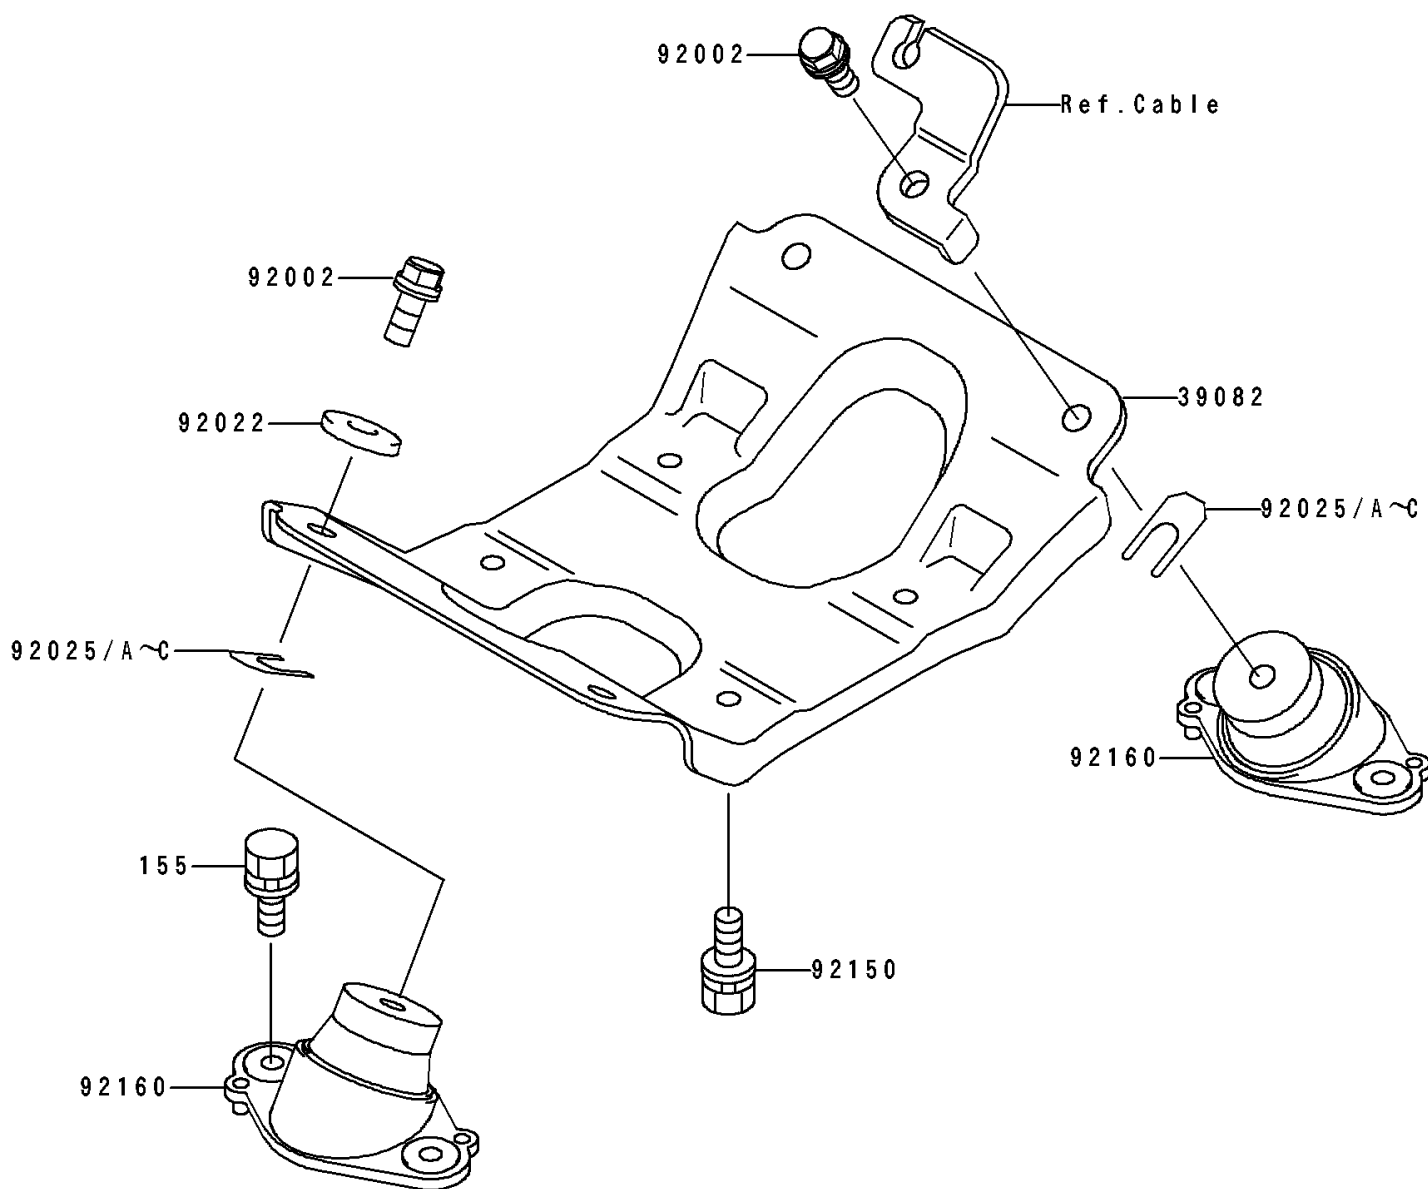

1991 JET SKI® TS PARTS DIAGRAM

Engine Mount

F3144

1991 JET SKI® TS PARTS LIST

Engine Mount

ITEM NAME	PART NUMBER	QUANTITY
MOUNT-ENGINE (Ref # 39082)	39082-3705	1
BOLT,10X25 (Ref # 92002)	92002-3770	1
WASHER,32X10.5X4 (Ref # 92022)	92022-3023	1
SHIM,T=0.3MM (Ref # 92025)	92025-3705	1
SHIM,T=0.5MM (Ref # 92025A)	92025-3706	1
SHIM,T=1.0MM (Ref # 92025B)	92025-3707	1
SHIM,T=1.5MM (Ref # 92025C)	92025-3708	1
BOLT,10X25 (Ref # 92150)	92150-3818	1
DAMPER,ENGINE MOUNT (Ref # 92160)	92160-3757	1
BOLT-WSP-SMALL,8X20 (Ref # 155)	155R0820	1