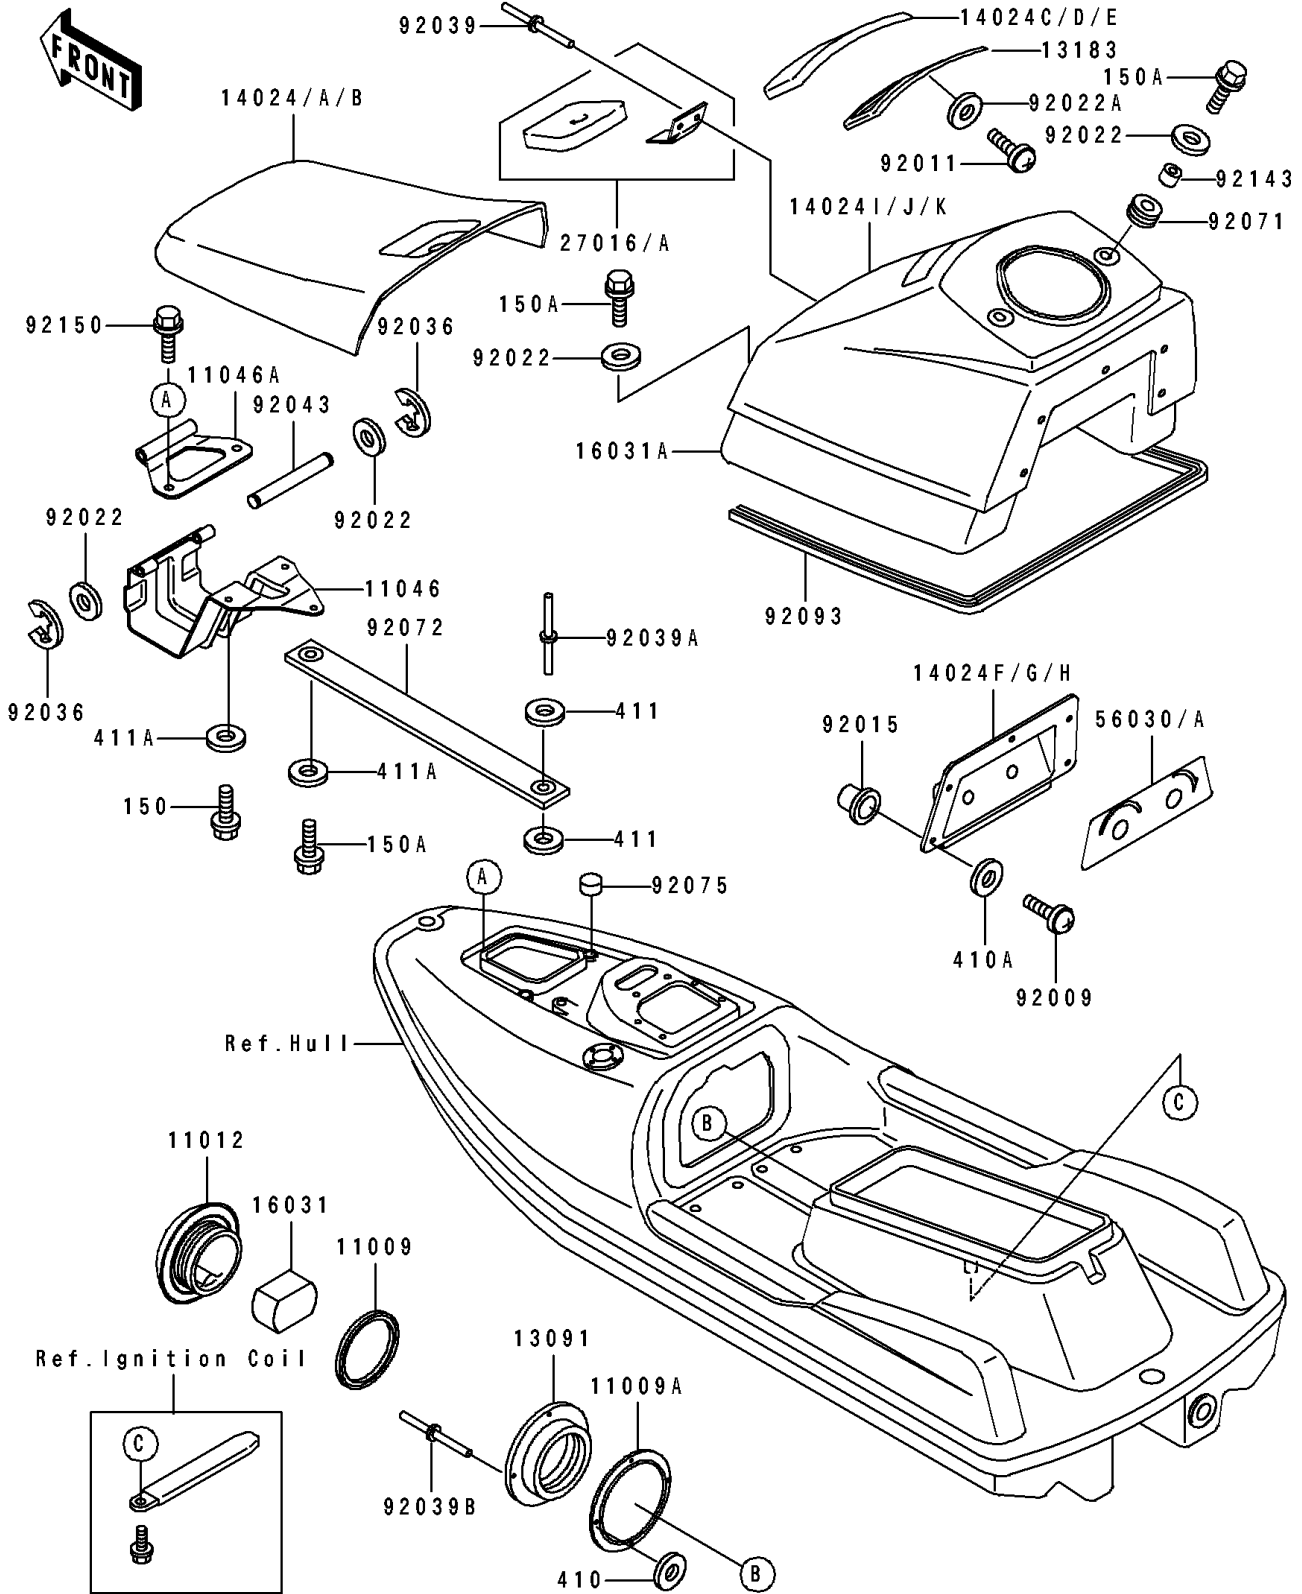

1991 JET SKI® TS PARTS DIAGRAM

Hull Fittings

F3143

1991 JET SKI® TS PARTS LIST

Hull Fittings

ITEM NAME	PART NUMBER	QUANTITY
GASKET,IGNITION TIMING CAP (Ref # 11009)	11009-3769	1
GASKET,IGNITION TIMING HOLDER (Ref # 11009A)	11009-3770	1
CAP,IGNITION TIMING,J.WHITE (Ref # 11012)	11012-3735-8U	1
BRACKET,HATCH COVER (Ref # 11046)	11046-3838	1
BRACKET,DECK (Ref # 11046A)	11046-3839	1
HOLDER,IGNITION TIMING,J.WHITE (Ref # 13091)	13091-3740-8U	1
PLATE,INLET COVER (Ref # 13183)	13183-3743	1
COVER,HATCH,M.M.BLUE (Ref # 14024)	14024-3754-TA	1
COVER,INLET,M.M.BLUE (Ref # 14024C)	14024-3756-TA	1
COVER,CHOKE,M.M.BLUE (Ref # 14024F)	14024-3757-TA	1
COVER,HANDLE TOWER,M.M.BLUE (Ref # 14024I)	14024-3758-TA	1
FLOAT (Ref # 16031)	16031-3769	1
FLOAT (Ref # 16031A)	16031-3775	1
LOCK-ASSY,HATCH (Ref # 27016)	27016-3719	1
LABEL,FUEL/CHOKE (Ref # 56030)	56030-3752	1
SCREW,5X20 (Ref # 92009)	92009-3749	1
SCREW (Ref # 92011)	92011-562	1
NUT,5MM (Ref # 92015)	92015-3784	1
WASHER,6.5X20X1.5 (Ref # 92022)	92022-3710	1
WASHER (Ref # 92022A)	92022-563	1
RING-SNAP (Ref # 92036)	92036-518	1
RIVET,4MM (Ref # 92039)	92039-3703	1
RIVET (Ref # 92039A)	92039-3741	1
RIVET (Ref # 92039B)	92039-3742	1
PIN,6X110 (Ref # 92043)	92043-3726	1
GROMMET (Ref # 92071)	92071-3763	1
BAND (Ref # 92072)	92072-3742	1
DAMPER (Ref # 92075)	92075-3760	1
SEAL (Ref # 92093)	92093-3722	1

1991 JET SKI® TS PARTS LIST

Hull Fittings

ITEM NAME	PART NUMBER	QUANTITY
COLLAR,6.2X8X7 (Ref # 92143)	92143-3720	1
BOLT,6X20 (Ref # 92150)	92150-3758	1
BOLT-WS,6X18 (Ref # 150)	150R0618	1
BOLT-WS,6X22 (Ref # 150A)	150R0622	1
W-PLAIN-S,3MM (Ref # 410)	410S0300	1
W-PLAIN-S,5MM (Ref # 410A)	410S0500	1
WASHER-PLAIN,5MM (Ref # 411)	411S0500	1
WASHER-PLAIN,6MM (Ref # 411A)	411S0600	1