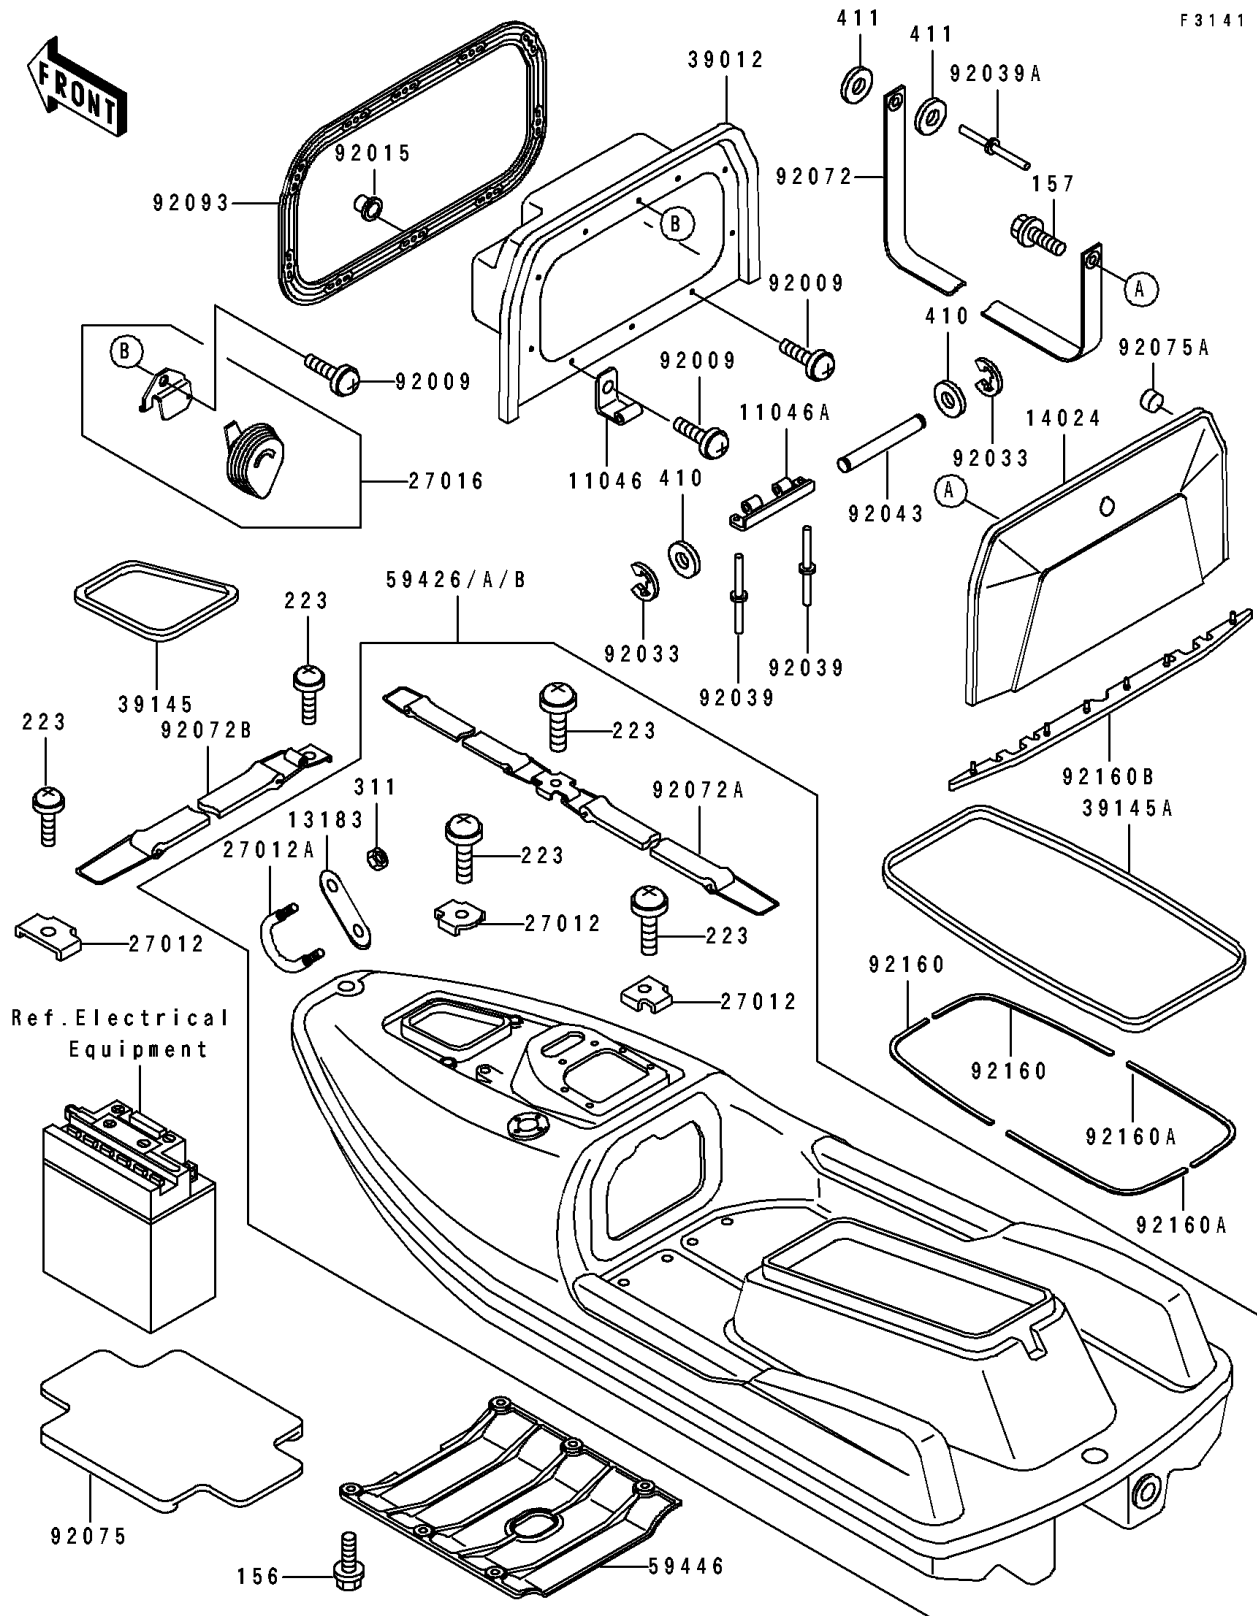

1991 JET SKI® TS PARTS DIAGRAM

Hull

1991 JET SKI® TS PARTS LIST

Hull

ITEM NAME	PART NUMBER	QUANTITY
BRACKET,STORAGE COVER (Ref # 11046)	11046-3840	1
BRACKET,STORAGE COVER (Ref # 11046A)	11046-3849	1
COVER,STORAGE,J.WHITE (Ref # 14024)	14024-3755-8C	1
HOOK (Ref # 27012)	27012-3751	1
LOCK-ASSY,STORAGE COVER (Ref # 27016)	27016-3715	1
CASE-STORAGE,J.WHITE (Ref # 39012)	39012-3708-8C	1
TRIM-SEAL,HATCH (Ref # 39145)	39145-3719	1
TRIM-SEAL,HOOD (Ref # 39145A)	39145-3720	1
HULL-COMP,JET WHITE (Ref # 59426)	59426-3785-8C	1
COVER-JET PUMP (Ref # 59446)	59446-3712	1
SCREW,6X35 (Ref # 92009)	92009-3765	1
NUT,6MM (Ref # 92015)	92015-3785	1
RING-SNAP,3MM (Ref # 92033)	92033-3718	1
RIVET,4MM (Ref # 92039)	92039-3703	1
RIVET (Ref # 92039A)	92039-3721	1
PIN,4X45 (Ref # 92043)	92043-3727	1
BAND (Ref # 92072)	92072-3743	1
BAND (Ref # 92072A)	92072-3747	1
BAND,BATTERY (Ref # 92072B)	92072-3748	1
DAMPER,BATTERY (Ref # 92075)	92075-3714	1
DAMPER (Ref # 92075A)	92075-3760	1
SEAL,STORAGE CASE (Ref # 92093)	92093-3725	1
DAMPER (Ref # 92160)	92160-3748	1
DAMPER (Ref # 92160A)	92160-3749	1
DAMPER,STRAGE COVER (Ref # 92160B)	92160-3751	1
BOLT-WP,6X20 (Ref # 156)	156R0620	1
BOLT-WSP,5X12 (Ref # 157)	157R0512	1
SCREW-PAN-WS-CROS,6X14 (Ref # 223)	223R0614	1
WASHER-PLAIN-SMALL,4MM (Ref # 410)	410S0400	1

1991 JET SKI® TS PARTS LIST

Hull

ITEM NAME	PART NUMBER	QUANTITY
WASHER-PLAIN,5MM (Ref # 411)	411S0500	1