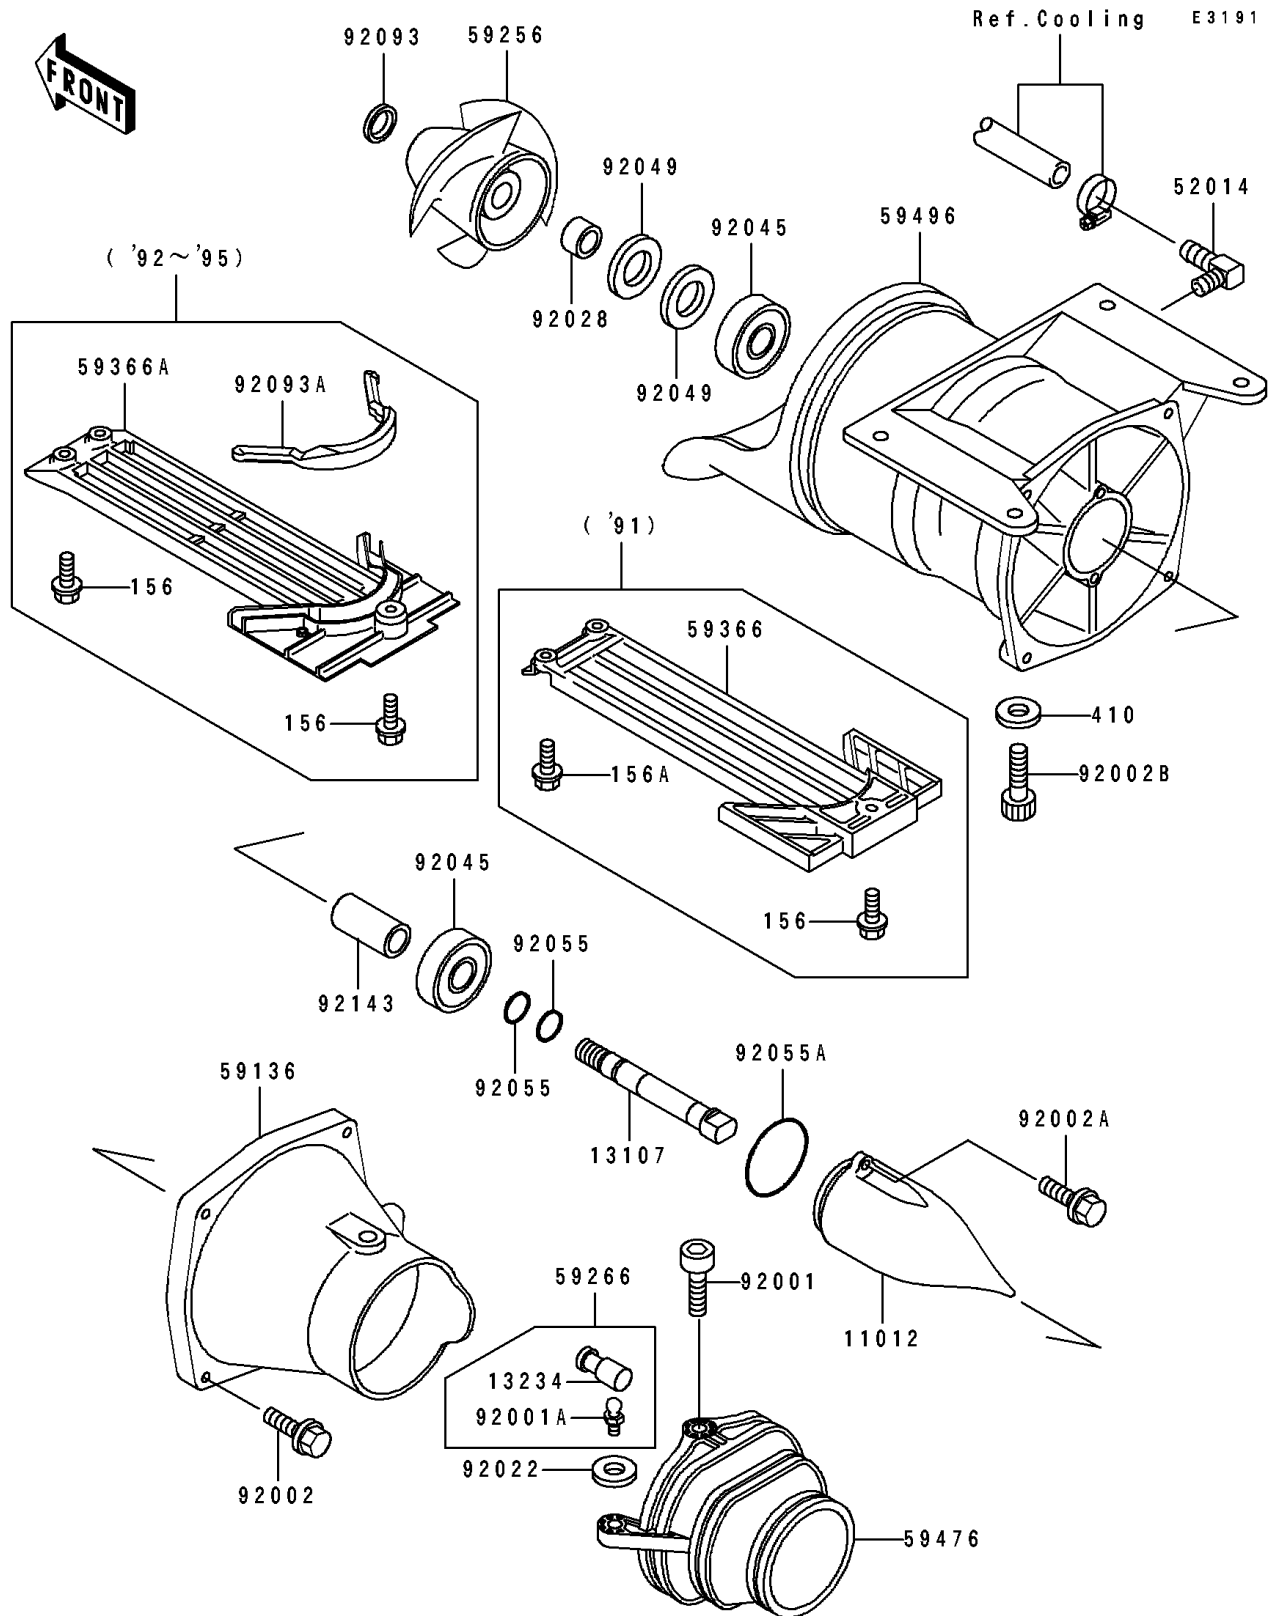

1991 JET SKI® TS PARTS DIAGRAM

Jet Pump

1991 JET SKI® TS PARTS LIST

Jet Pump

| ITEM NAME | PART NUMBER | QUANTITY |
|-------------------------------------|-------------|----------|
| CAP,JET PUMP (Ref # 11012) | 11012-3712 | 1 |
| SHAFT,JET PUMP (Ref # 13107) | 13107-3721 | 1 |
| SHAFT-COMP,JOINT (Ref # 13234) | 13234-3708 | 1 |
| ELBOW (Ref # 52014) | 52014-3708 | 1 |
| NOZZLE-PUMP (Ref # 59136) | 59136-3710 | 1 |
| IMPELLER (Ref # 59256) | 59256-3705 | 1 |
| JOINT-BALL (Ref # 59266) | 59266-3707 | 1 |
| GRATE (Ref # 59366) | 59366-3705 | 1 |
| NOZZLE-STRG (Ref # 59476) | 59476-3711 | 1 |
| VANE-GUIDE (Ref # 59496) | 59496-3701 | 1 |
| BOLT,SOCKET,6X11 (Ref # 92001) | 92001-3701 | 1 |
| BOLT,BALL,6MM (Ref # 92001A) | 92001-3703 | 1 |
| BOLT,6X30 (Ref # 92002) | 92002-3726 | 1 |
| BOLT,6X16 (Ref # 92002A) | 92002-3728 | 1 |
| BOLT,SOCKET,8X20 (Ref # 92002B) | 92002-3771 | 1 |
| WASHER (Ref # 92022) | 92022-567 | 1 |
| BUSHING,17X25X15 (Ref # 92028) | 92028-3717 | 1 |
| BEARING-BALL,#63032RD (Ref # 92045) | 92045-3706 | 1 |
| SEAL-OIL,TCV-25476 (Ref # 92049) | 92049-3711 | 1 |
| RING-O,13X1.9 (Ref # 92055) | 92055-1021 | 1 |
| RING-O (Ref # 92055A) | 92055-3706 | 1 |
| SEAL (Ref # 92093) | 92093-3702 | 1 |
| COLLAR,17.4X25.4X53 (Ref # 92143) | 92143-3708 | 1 |
| BOLT-WP,6X20 (Ref # 156) | 156R0620 | 1 |
| BOLT-WP,6X25 (Ref # 156A) | 156R0625 | 1 |
| WASHER-PLAIN-SMALL,8MM (Ref # 410) | 410S0800 | 1 |