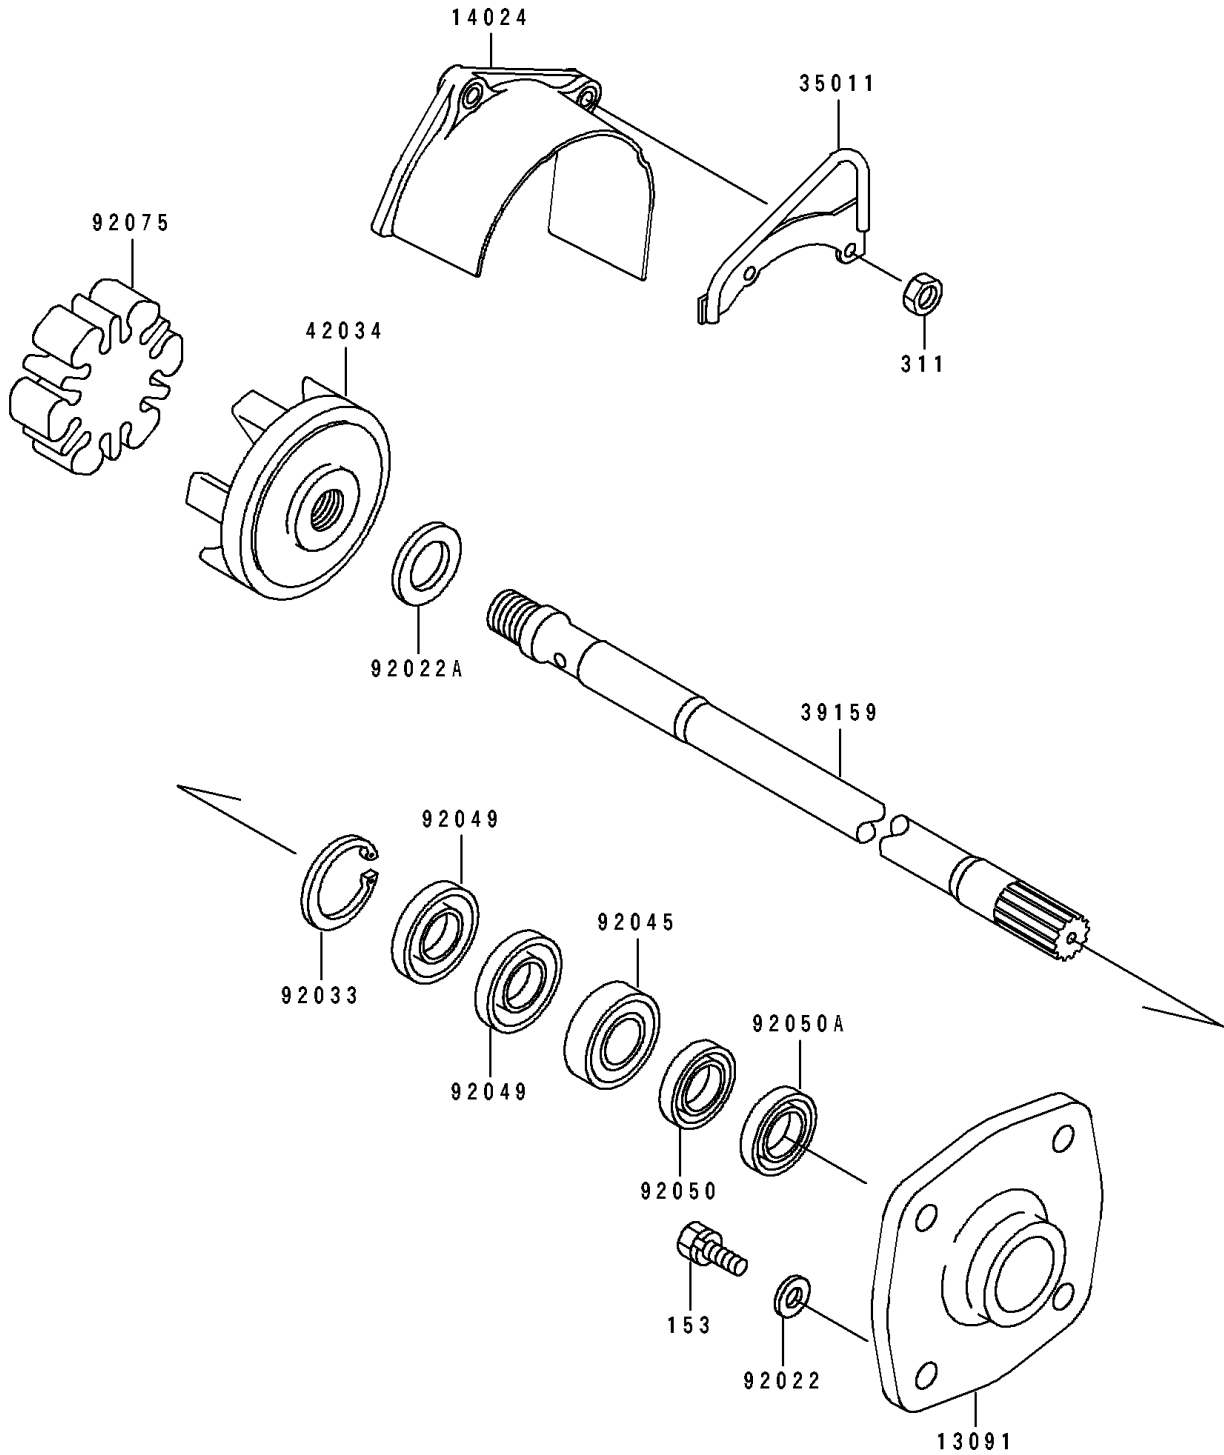

1991 JET SKI® TS PARTS DIAGRAM

Drive Shaft

E3134

1991 JET SKI® TS PARTS LIST

Drive Shaft

ITEM NAME	PART NUMBER	QUANTITY
HOLDER (Ref # 13091)	13091-3730	1
COVER,COUPLING (Ref # 14024)	14024-3728	1
STAY (Ref # 35011)	35011-3704	1
SHAFT-DRIVE (Ref # 39159)	39159-3713	1
COUPLING (Ref # 42034)	42034-3705	1
WASHER,8.2X18X1.5 (Ref # 92022)	92022-1964	1
WASHER,18X26X2.0 (Ref # 92022A)	92022-3728	1
RING-SNAP,42MM (Ref # 92033)	92033-3713	1
BEARING-BALL,60042RD (Ref # 92045)	92045-3705	1
SEAL-OIL,S620426 (Ref # 92049)	92049-3707	1
SEAL-OIL,SCY20368 (Ref # 92050)	92050-502	1
SEAL-OIL,SC20367 (Ref # 92050A)	92050-503	1
DAMPER,COUPLING (Ref # 92075)	92075-520	1
BOLT-WS-SMALL (Ref # 153)	153R0825	1
NUT-HEX,6MM (Ref # 311)	311R0600	1