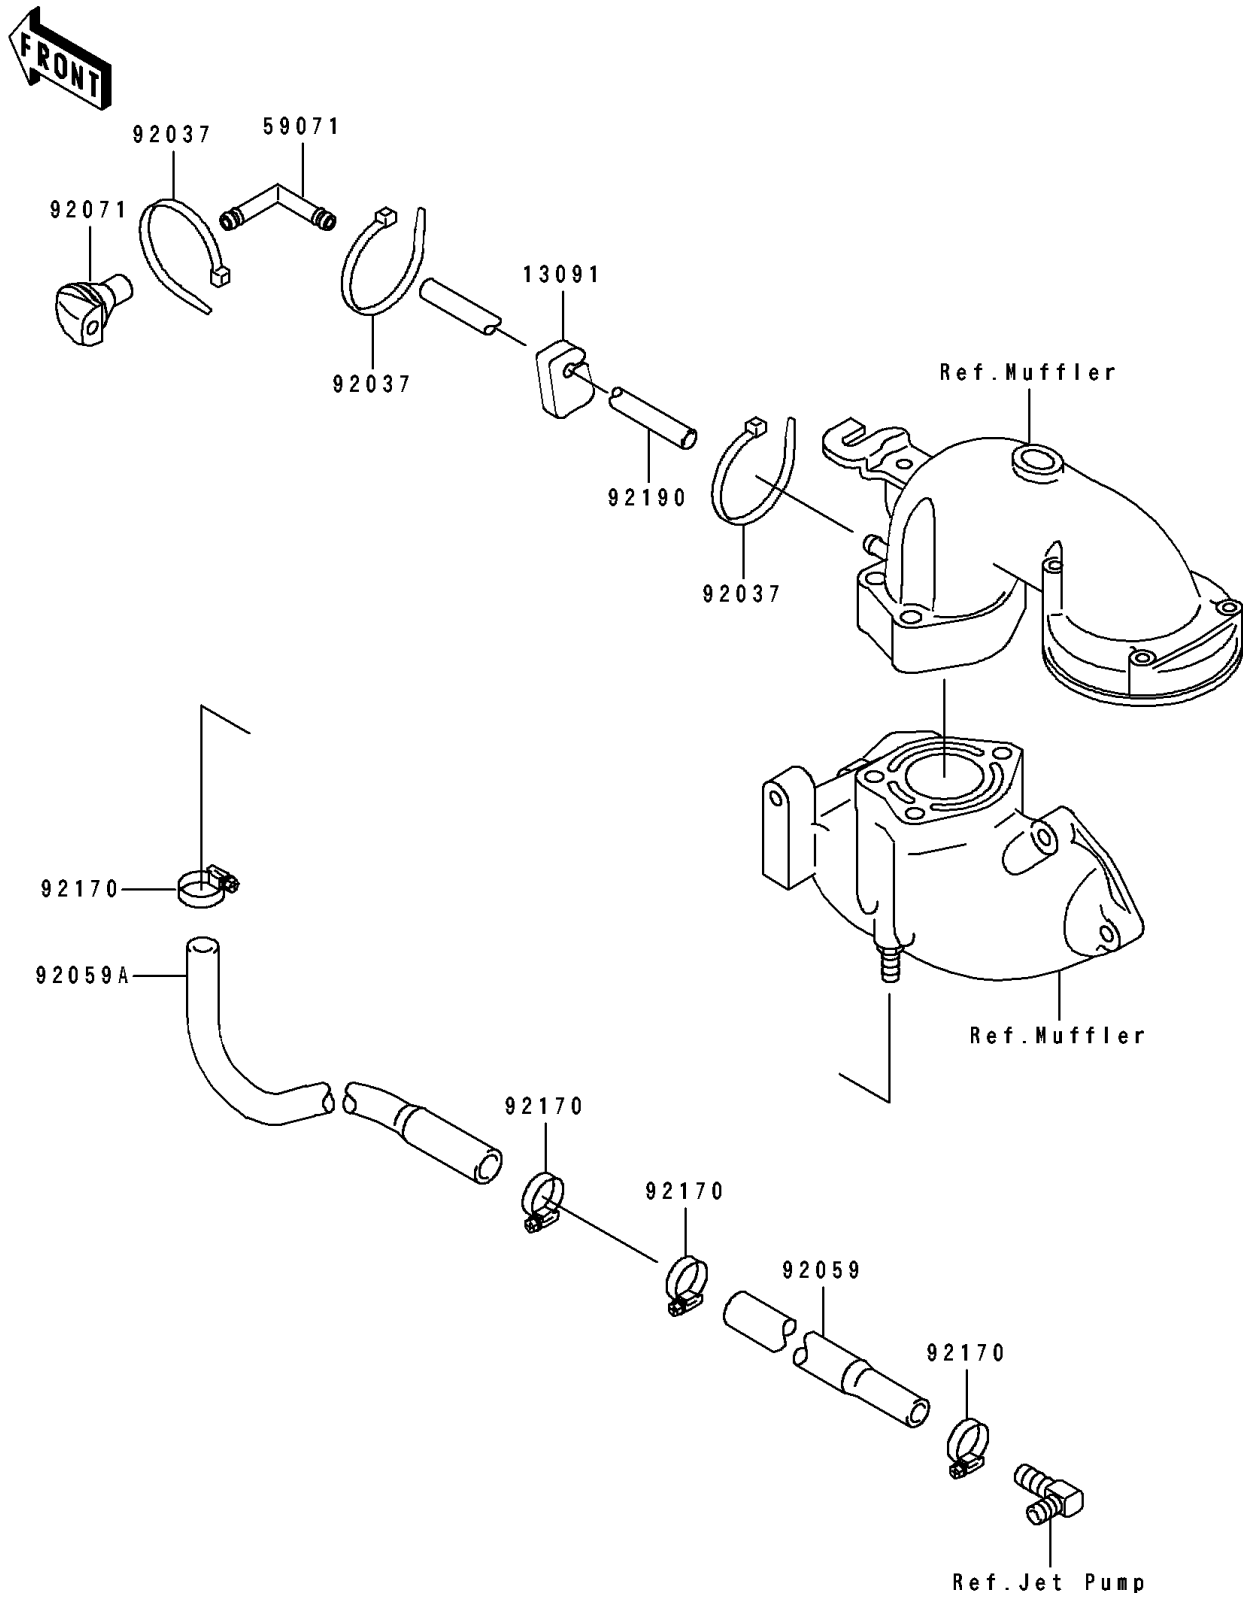

## 1991 JET SKI® TS PARTS DIAGRAM

Cooling

E3035

## 1991 JET SKI® TS PARTS LIST

Cooling

ITEM NAME	PART NUMBER	QUANTITY
HOLDER (Ref # 13091)	13091-3712	1
JOINT (Ref # 59071)	59071-3706	1
CLAMP (Ref # 92037)	92037-1173	1
TUBE,HULL-PUMP (Ref # 92059)	92059-3890	1
TUBE,HULL-ENGINE (Ref # 92059A)	92059-3891	1
GROMMET (Ref # 92071)	92071-3736	1
CLAMP (Ref # 92170)	92170-3718	1
TUBE,5.8X10.8X1500 (Ref # 92190)	92190-3916	1