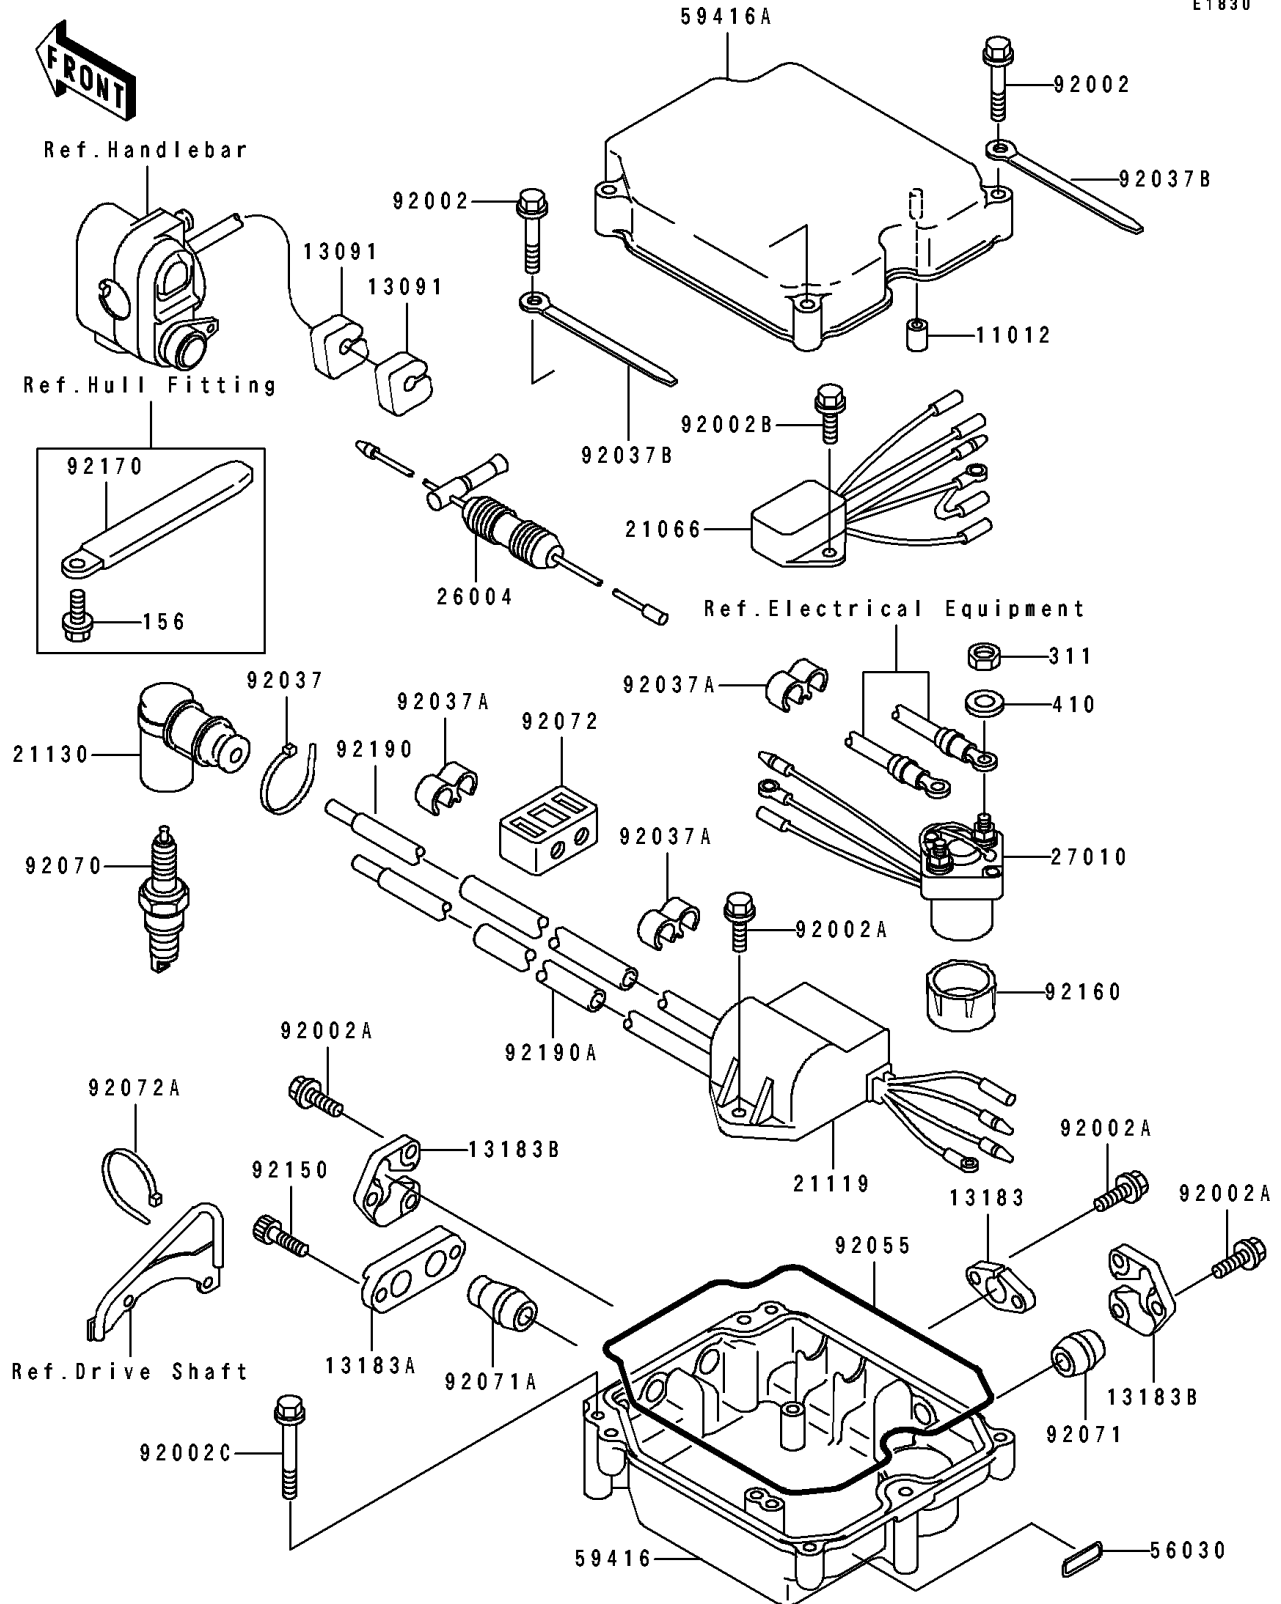

## 1991 JET SKI® TS PARTS DIAGRAM

Ignition System(JF650-B3/B4/B5/B6)

E1830

## 1991 JET SKI® TS PARTS LIST

Ignition System(JF650-B3/B4/B5/B6)

ITEM NAME	PART NUMBER	QUANTITY
CAP (Ref # 11012)	11012-3734	1
HOLDER (Ref # 13091)	13091-3712	1
PLATE (Ref # 13183)	13183-3712	1
PLATE,ELECTRIC BASE (Ref # 13183A)	13183-3767	1
PLATE,ELECTRIC CASE (Ref # 13183B)	13183-3768	1
REGULATOR-VOLTAGE (Ref # 21066)	21066-3708	1
IGNITER (Ref # 21119)	21119-3721	1
CAP-SPARK PLUG (Ref # 21130)	21130-3706	1
FUSE-ASSY (Ref # 26004)	26004-3711	1
SWITCH,STARTER RELAY (Ref # 27010)	27010-3714	1
LABEL,FUSE (Ref # 56030)	56030-3792	1
CASE-ELECTRIC (Ref # 59416)	59416-3723	1
CASE-ELECTRIC (Ref # 59416A)	59416-3724	1
BOLT,6X35 (Ref # 92002)	92002-3715	1
BOLT,6X20 (Ref # 92002A)	92002-3755	1
BOLT,6X12 (Ref # 92002B)	92002-3763	1
BOLT,6X55 (Ref # 92002C)	92002-3772	1
CLAMP (Ref # 92037)	92037-1173	1
CLAMP,HOSE (Ref # 92037A)	92037-1603	1
CLAMP,L=100 (Ref # 92037B)	92037-3736	1
RING-O,ELECTRIC CASE (Ref # 92055)	92055-3715	1
PLUG-SPARK,BR7ES(NGK) (Ref # 92070)	92070-3701	1
GROMMET,ELECTRIC CASE (Ref # 92071)	92071-3765	1
GROMMET,HIGH TENSION CODE (Ref # 92071A)	92071-3778	1
BAND (Ref # 92072)	92072-3754	1
BAND (Ref # 92072A)	92072-3778	1
BOLT,SOCKET,6X18 (Ref # 92150)	92150-3775	1
DAMPER (Ref # 92160)	92160-3729	1
CLAMP (Ref # 92170)	92170-3705	1

## 1991 JET SKI® TS PARTS LIST

Ignition System(JF650-B3/B4/B5/B6)

ITEM NAME	PART NUMBER	QUANTITY
TUBE,HIGH TENSION,L=330 (Ref # 92190)	92190-3707	1
TUBE,HIGH TENSION,L=210 (Ref # 92190A)	92190-3708	1
BOLT-WP,6X12 (Ref # 156)	156R0612	1
NUT-HEX,6MM (Ref # 311)	311R0600	1
WASHER-PLAIN-SMALL,6MM (Ref # 410)	410S0600	1