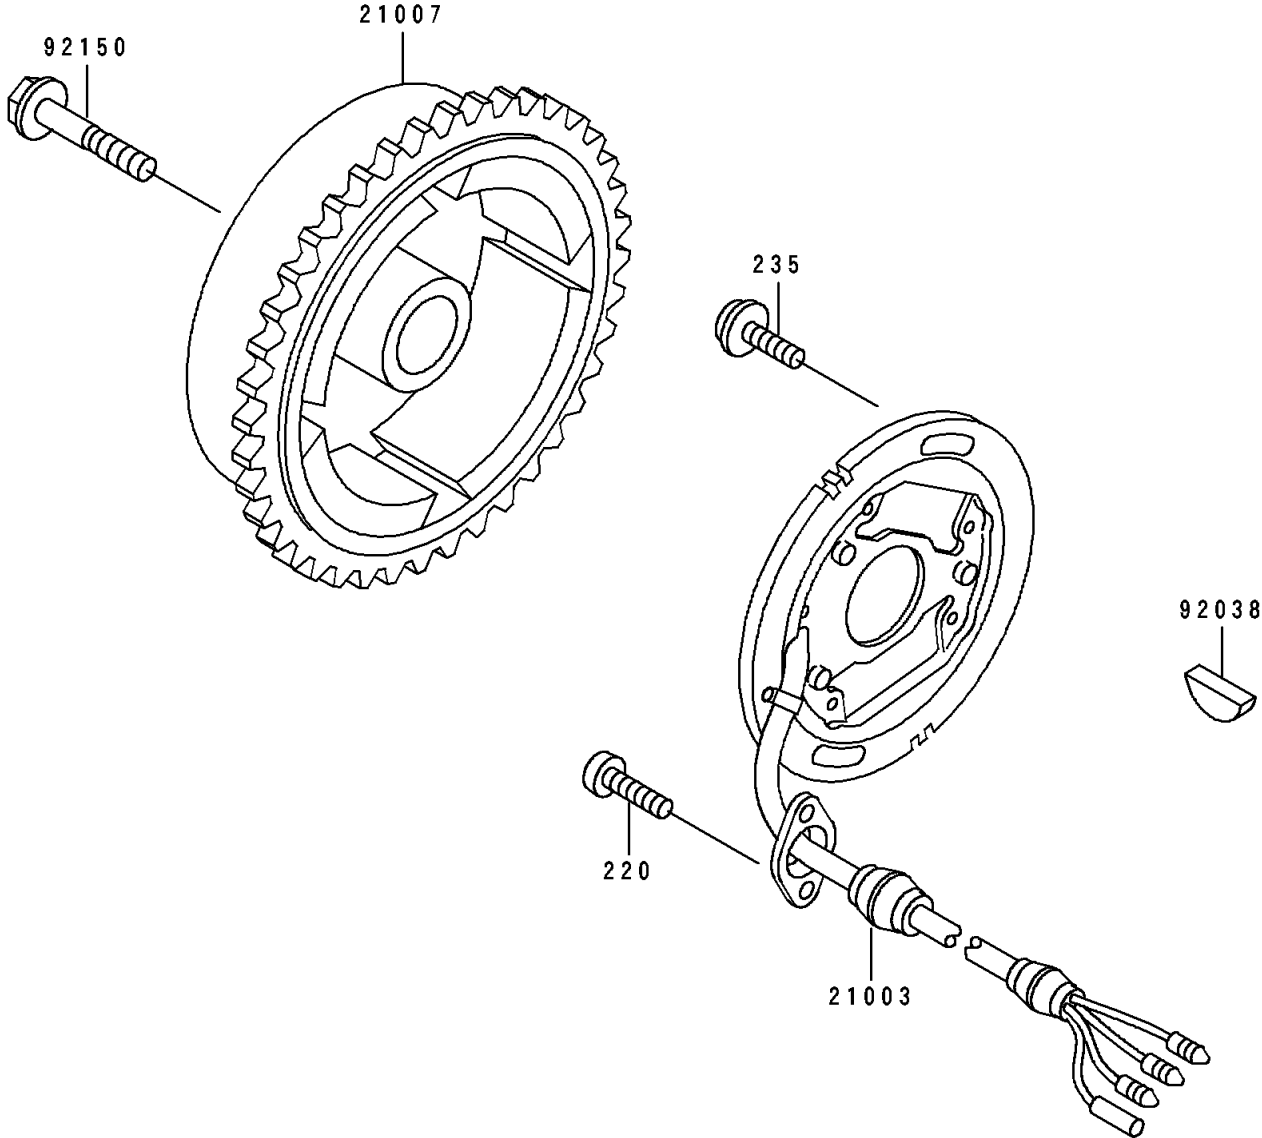

1991 JET SKI® TS PARTS DIAGRAM

Generator

E1810

1991 JET SKI® TS PARTS LIST

Generator

ITEM NAME	PART NUMBER	QUANTITY
STATOR (Ref # 21003)	21003-3718	1
ROTOR,MAGNETO (Ref # 21007)	21007-3710	1
KEY,WOODRUFF (Ref # 92038)	92038-001	1
BOLT (Ref # 92150)	92150-3806	1
SCREW-PAN-CROS (Ref # 220)	220B0512	1
SCREW-PAN-WP-CROS (Ref # 235)	235B0616	1