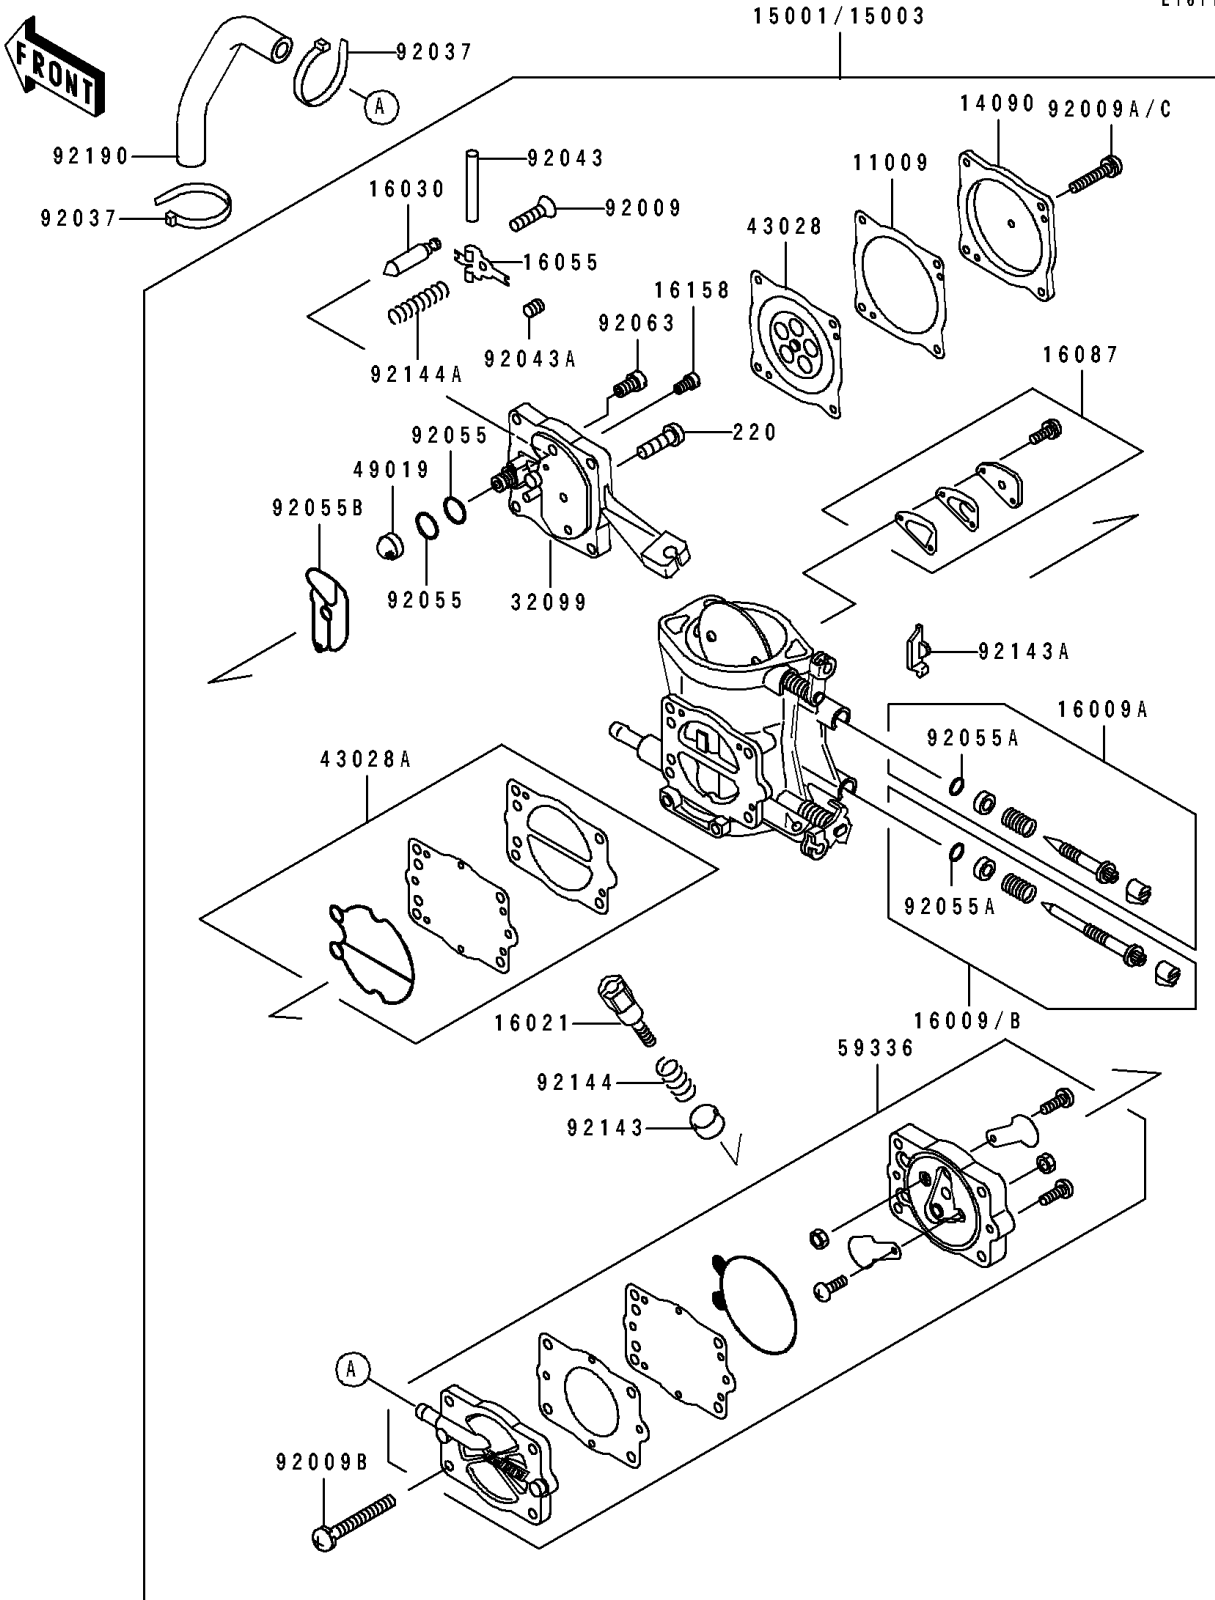

1991 JET SKI® TS PARTS DIAGRAM

Carburetor

E1611

1991 JET SKI® TS PARTS LIST

Carburetor

ITEM NAME	PART NUMBER	QUANTITY
GASKET,DIAPHRAGM (Ref # 11009)	11009-3730	1
COVER,DIAPHRAGM (Ref # 14090)	14090-3702	1
CARBURETOR-ASSY (Ref # 15001)	15001-3759	1
NEEDLE-JET,SLOW (Ref # 16009)	16009-3712	1
NEEDLE-JET,MAIN (Ref # 16009A)	16009-3713	1
SCREW-THROTTLE STOP (Ref # 16021)	16021-3702	1
VALVE-FLOAT (Ref # 16030)	16030-3701	1
ARM-FLOAT (Ref # 16055)	16055-3701	1
VALVE-CHECK (Ref # 16087)	16087-3703	1
JET-SLOW,#65 (Ref # 16158)	16158-3707	1
CASE,CARBURETOR (Ref # 32099)	32099-3755	1
DIAPHRAGM,CARBURETOR (Ref # 43028)	43028-3704	1
DIAPHRAGM,PUMP (Ref # 43028A)	43028-3706	1
FILTER-FUEL,STRAINER (Ref # 49019)	49019-3707	1
CASE-PUMP (Ref # 59336)	59336-3709	1
SCREW,3X6 (Ref # 92009)	92009-3712	1
SCREW,4X18 (Ref # 92009A)	92009-3782	1
SCREW,5X28 (Ref # 92009B)	92009-3783	1
CLAMP (Ref # 92037)	92037-1173	1
PIN,FLOAT (Ref # 92043)	92043-1209	1
PIN,THROTTLE STOP SCREW (Ref # 92043A)	92043-3712	1
RING-O (Ref # 92055)	92055-1246	1
RING-O,ADJUST SCREW (Ref # 92055A)	92055-3713	1
RING-O (Ref # 92055B)	92055-3734	1
JET-MAIN,#120 (Ref # 92063)	92063-3702	1
COLLAR,THROTTLE STOP SCREW (Ref # 92143)	92143-3709	1
COLLAR (Ref # 92143A)	92143-3727	1
SPRING,THROTTLE STOP SCREW (Ref # 92144)	92144-3706	1
SPRING,FLOAT ARM (Ref # 92144A)	92144-3733	1

1991 JET SKI® TS PARTS LIST

Carburetor

ITEM NAME	PART NUMBER	QUANTITY
TUBE (Ref # 92190)	92190-3733	1
SCREW-PAN-CROS (Ref # 220)	220D0408	1