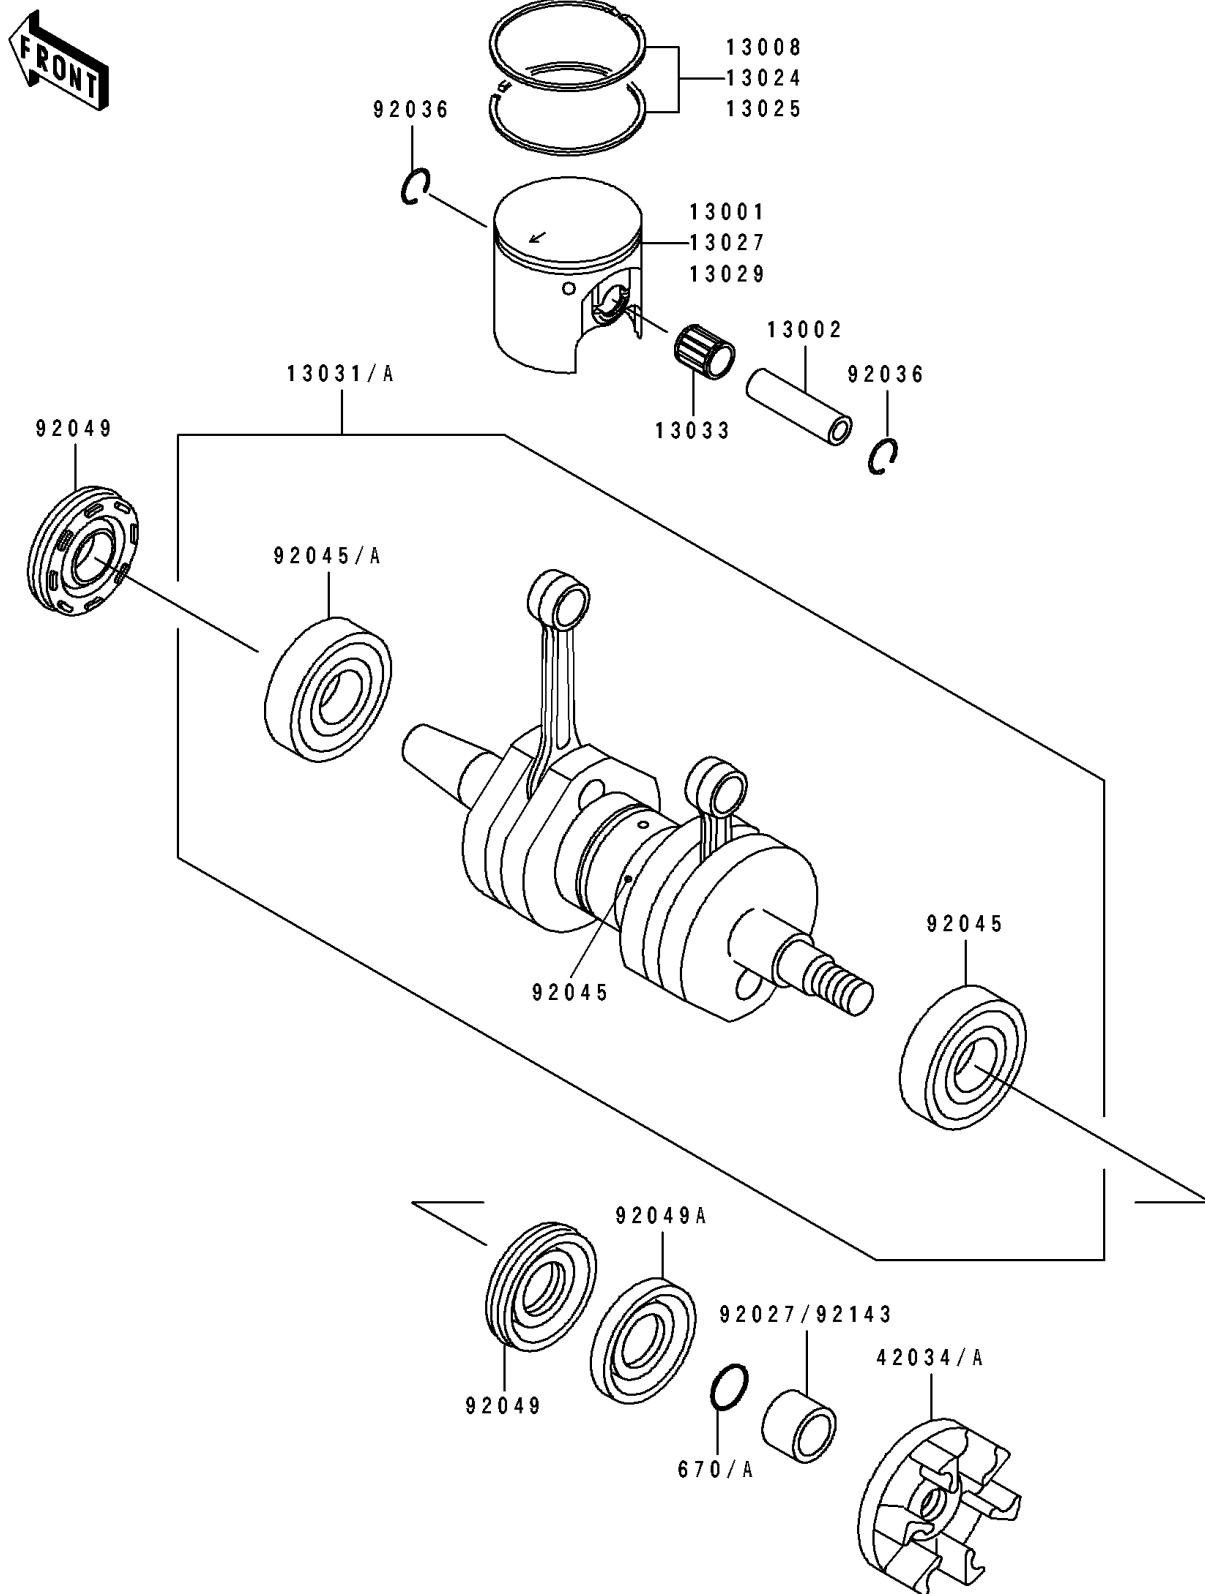

1991 JET SKI® TS PARTS DIAGRAM

Crankshaft/Piston(s)

E1320

1991 JET SKI® TS PARTS LIST

Crankshaft/Piston(s)

ITEM NAME	PART NUMBER	QUANTITY
PISTON-ENGINE (Ref # 13001)	13001-3714	1
PIN-PISTON (Ref # 13002)	13002-017	1
RING-SET-PISTON,STD (Ref # 13008)	13008-3701	1
RING-SET-PISTON LL,O/S,1.00 (Ref # 13024)	13024-3701	1
RING-SET-PISTON L,O/S,0.50 (Ref # 13025)	13025-3701	1
PISTON-ENGINE LL,O/S 1.00 (Ref # 13027)	13027-3709	1
PISTON-ENGINE L,O/S 0.50 (Ref # 13029)	13029-3709	1
CRANKSHAFT-COMP (Ref # 13031)	13031-3710	1
BEARING-NEEDLE,KBK18X22X23.8X (Ref # 13033)	13033-1010	1
COUPLING (Ref # 42034)	42034-3705	1
COLLAR (Ref # 92027)	92027-3713	1
RING-SNAP,PISTON PIN (Ref # 92036)	92036-015	1
BEARING-BALL,6303C4 (Ref # 92045)	92045-3709	1
SEAL-OIL,FWJ15307210 (Ref # 92049)	92049-3705	1
SEAL-OIL,S30726 (Ref # 92049A)	92049-3706	1
O RING,14MM (Ref # 670)	670B2014	1