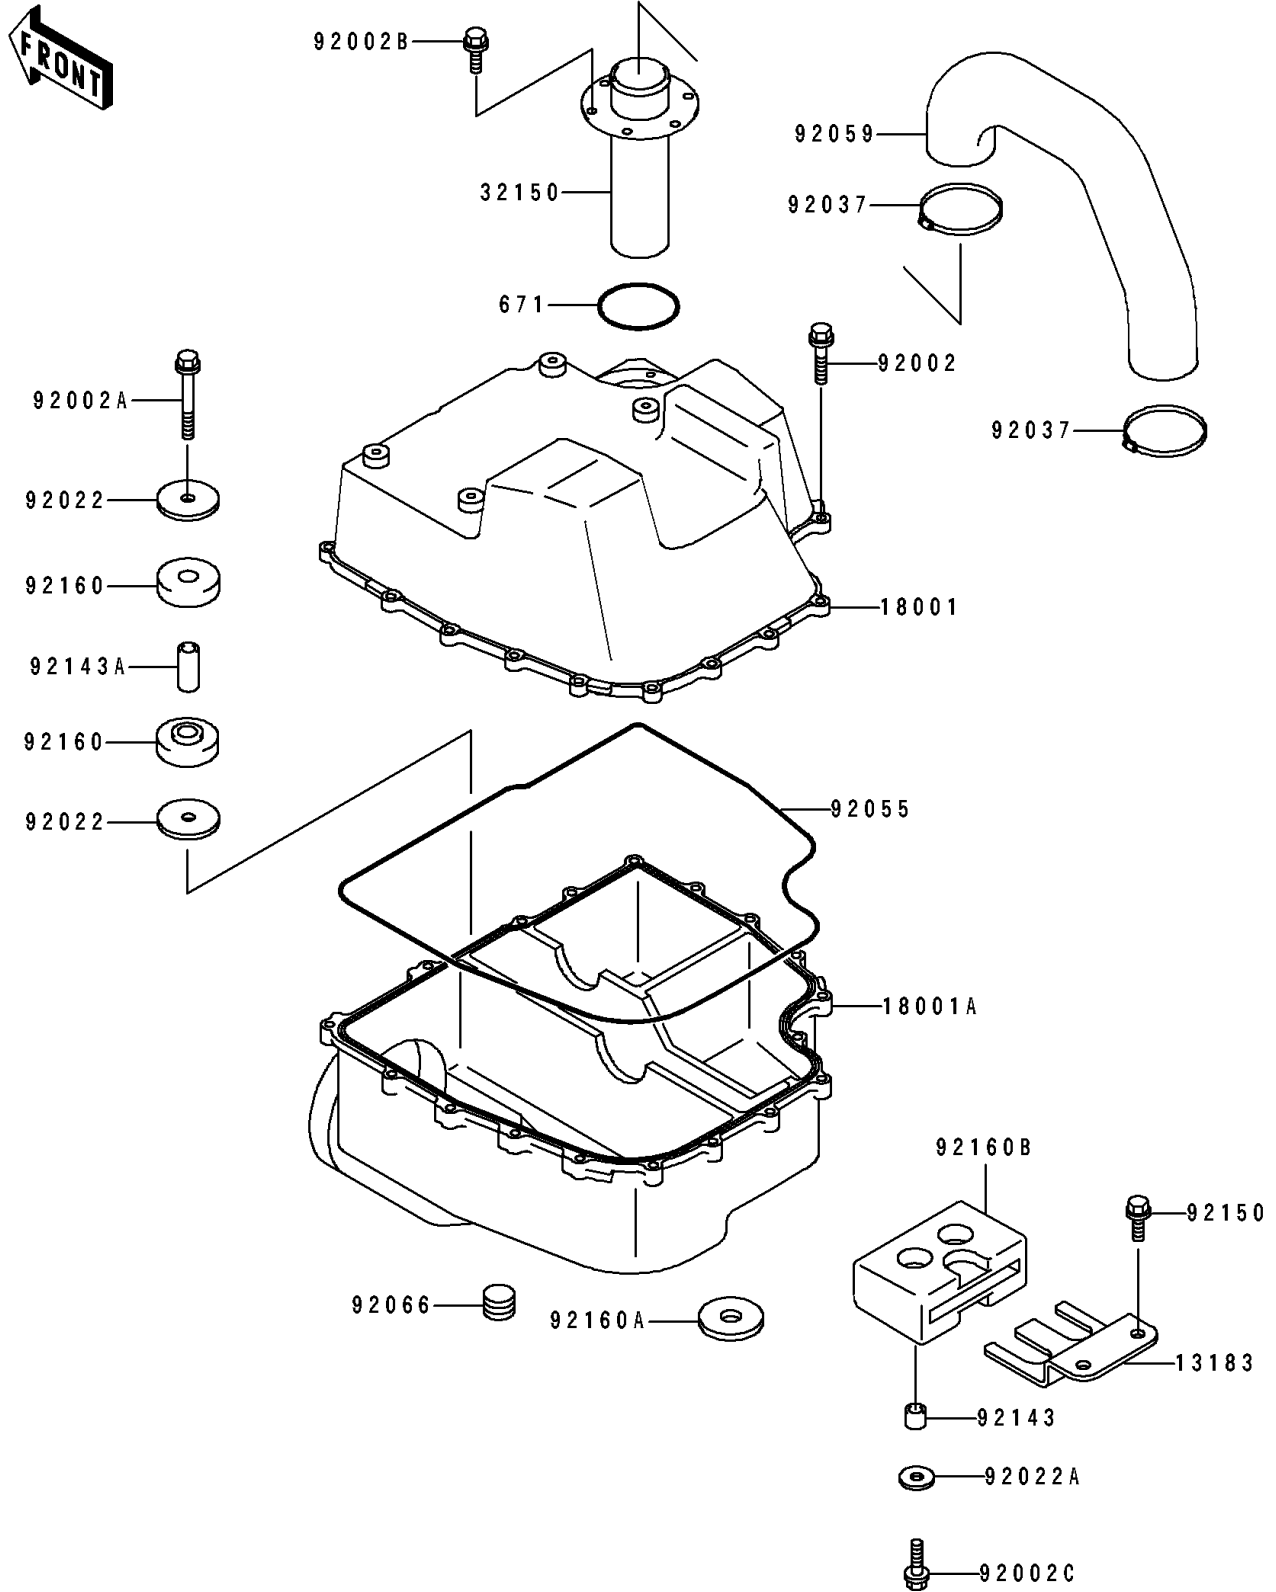

## 1991 JET SKI® TS PARTS DIAGRAM

Water Muffler

E1141

## 1991 JET SKI® TS PARTS LIST

Water Muffler

ITEM NAME	PART NUMBER	QUANTITY
PLATE (Ref # 13183)	13183-3760	1
MUFFLER,WATER BOX,UPP (Ref # 18001)	18001-3727	1
MUFFLER,WATER BOX,LWR (Ref # 18001A)	18001-3755	1
PIPE,WATER MUFFLER (Ref # 32150)	32150-3738	1
BOLT,6X25 (Ref # 92002)	92002-3714	1
BOLT,6X45 (Ref # 92002A)	92002-3717	1
BOLT,6X16 (Ref # 92002B)	92002-3728	1
BOLT,6X20 (Ref # 92002C)	92002-3755	1
WASHER,6.5X32X3 (Ref # 92022)	92022-3749	1
WASHER (Ref # 92022A)	92022-567	1
CLAMP (Ref # 92037)	92037-509	1
RING-O,WATER MUFFLER (Ref # 92055)	92055-3718	1
TUBE (Ref # 92059)	92059-3875	1
PLUG (Ref # 92066)	92066-3719	1
COLLAR,7.5X10.5X9 (Ref # 92143)	92143-3714	1
COLLAR,7.5X10.5X24 (Ref # 92143A)	92143-3717	1
BOLT,6X12 (Ref # 92150)	92150-3810	1
DAMPER,FR (Ref # 92160)	92160-3730	1
DAMPER,LWR (Ref # 92160A)	92160-3732	1
DAMPER,RR (Ref # 92160B)	92160-3774	1
O RING,60MM (Ref # 671)	671B2560	1