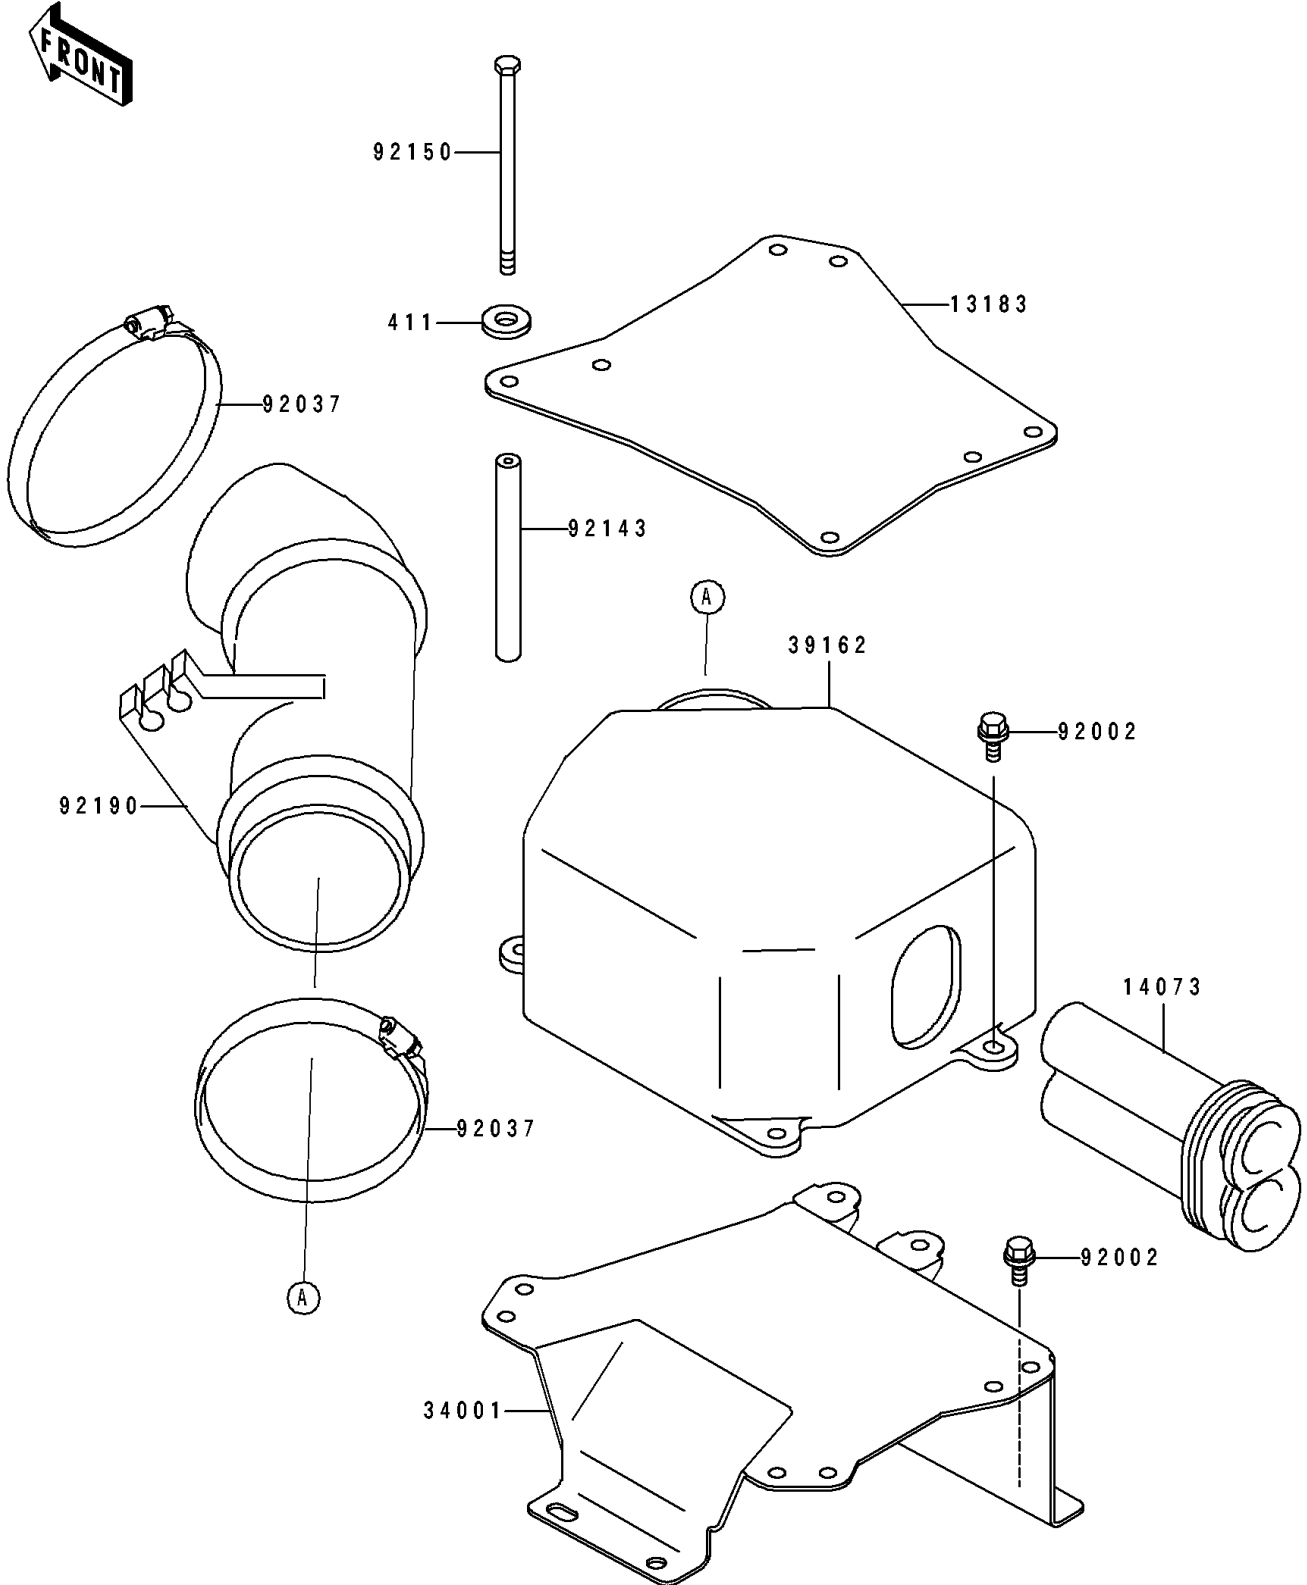

1991 JET SKI® TS PARTS DIAGRAM

Intake Silencer

E1130

1991 JET SKI® TS PARTS LIST

Intake Silencer

| ITEM NAME | PART NUMBER | QUANTITY |
|-------------------------------|-------------|----------|
| PLATE (Ref # 13183) | 13183-3773 | 1 |
| DUCT (Ref # 14073) | 14073-3733 | 1 |
| STAND (Ref # 34001) | 34001-3703 | 1 |
| SILENCER-INTAKE (Ref # 39162) | 39162-3702 | 1 |
| BOLT,6X12 (Ref # 92002) | 92002-3763 | 1 |
| CLAMP (Ref # 92037) | 92037-3711 | 1 |
| COLLAR (Ref # 92143) | 92143-3722 | 1 |
| BOLT,6X113 (Ref # 92150) | 92150-3724 | 1 |
| TUBE (Ref # 92190) | 92190-3791 | 1 |
| WASHER-PLAIN,6MM (Ref # 411) | 411S0600 | 1 |