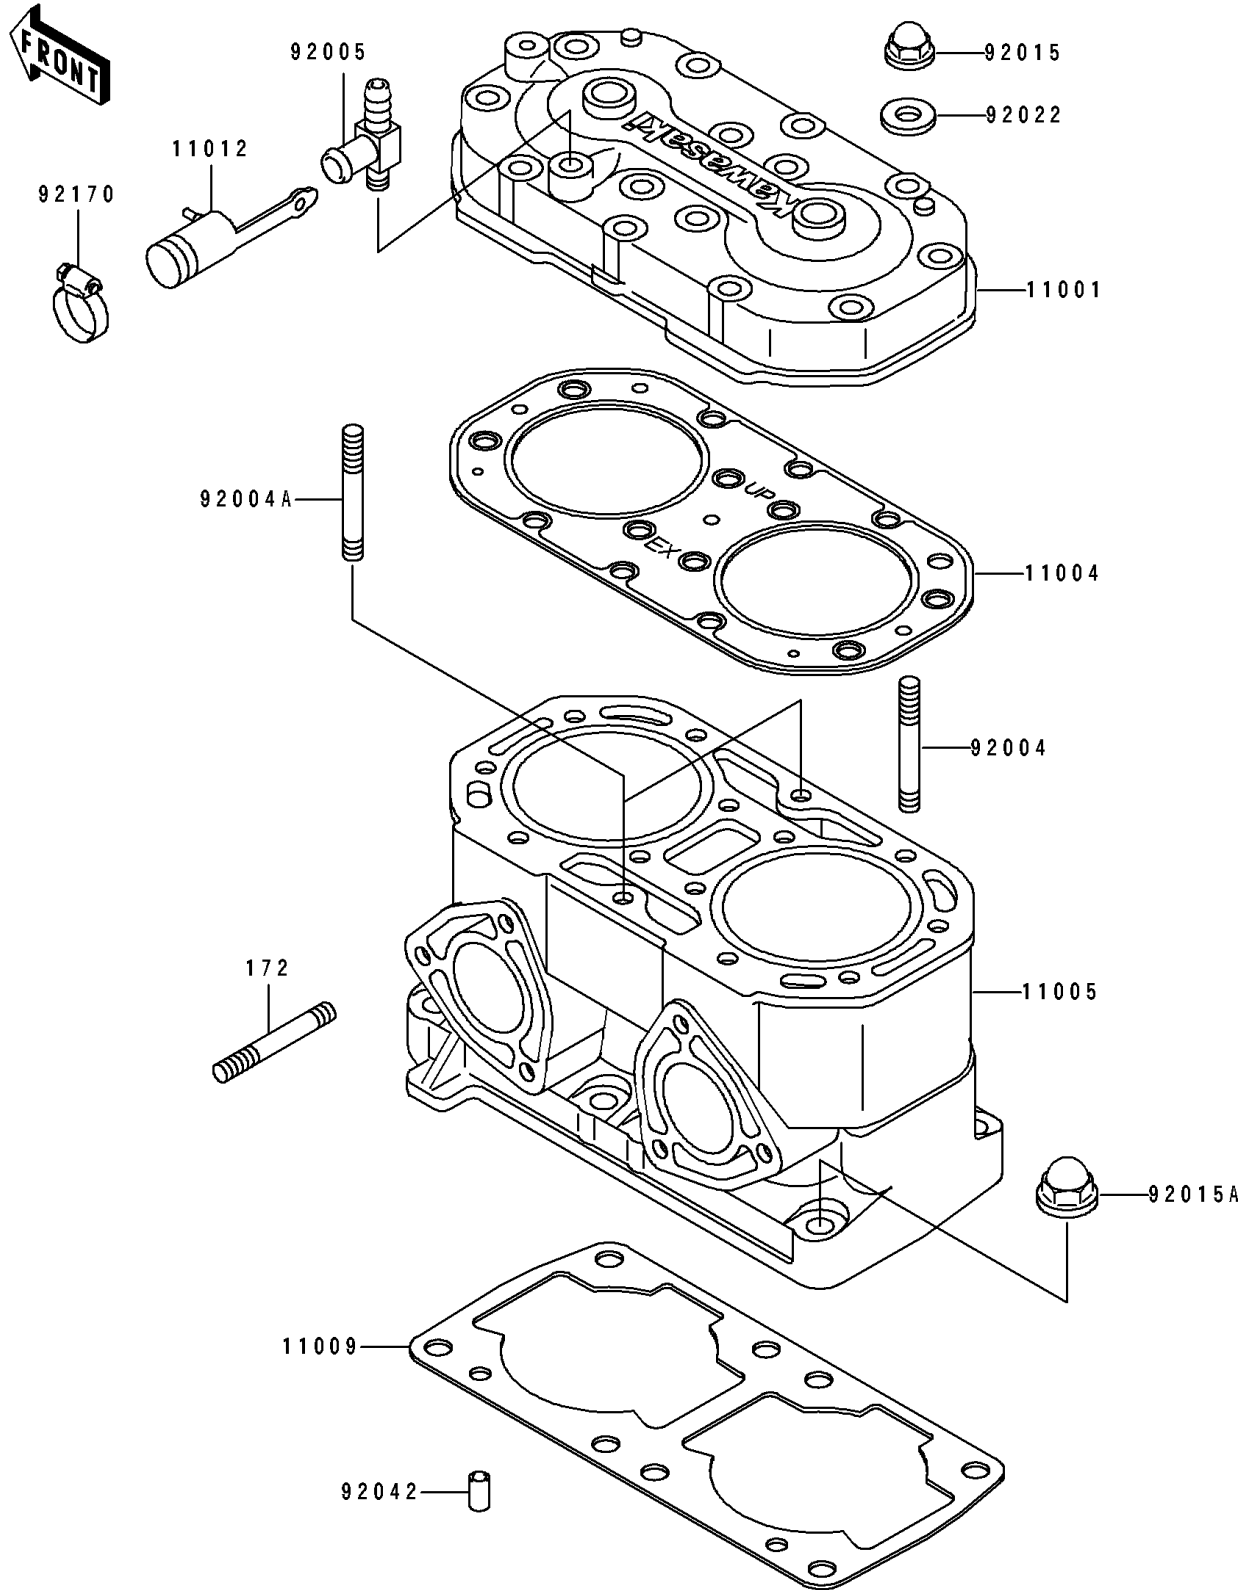

1991 JET SKI® TS PARTS DIAGRAM

Cylinder Head/Cylinder

E1110

1991 JET SKI® TS PARTS LIST

Cylinder Head/Cylinder

ITEM NAME	PART NUMBER	QUANTITY
HEAD-CYLINDER (Ref # 11001)	11001-3716	1
GASKET-HEAD (Ref # 11004)	11004-3710	1
CYLINDER-ENGINE (Ref # 11005)	11005-3715	1
GASKET,CYLINDER BASE (Ref # 11009)	11009-3775	1
CAP (Ref # 11012)	11012-3757	1
STUD,8X43 (Ref # 92004)	92004-3715	1
STUD,8X43 (Ref # 92004A)	92004-3719	1
FITTING (Ref # 92005)	92005-3711	1
NUT,CAP,8MM (Ref # 92015)	92015-1371	1
NUT,10MM (Ref # 92015A)	92015-1649	1
WASHER,8.2X18X1.5 (Ref # 92022)	92022-1964	1
PIN,DOWEL,6.3X8X14 (Ref # 92042)	92042-007	1
CLAMP (Ref # 92170)	92170-3729	1
BOLT-STUD (Ref # 172)	172R0830	1