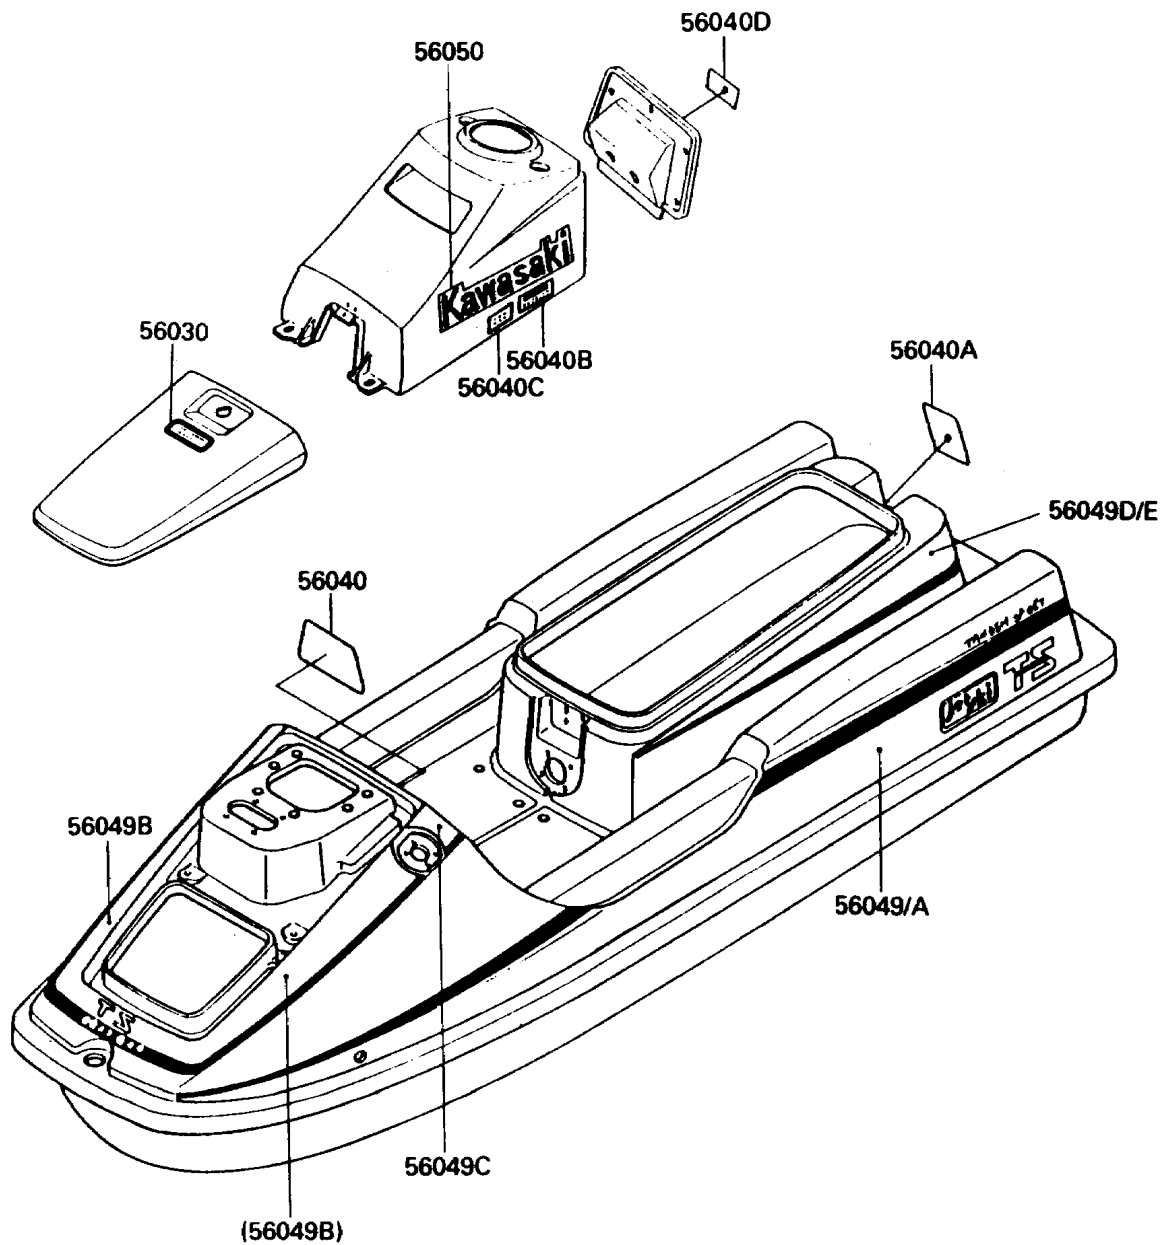

## 1989 JET SKI® TS PARTS DIAGRAM

Labels B1

F 3183

## 1989 JET SKI® TS PARTS LIST

Labels B1

ITEM NAME	PART NUMBER	QUANTITY
LABEL,FIRE EXTINGUISHER (Ref # 56030)	56030-3755	1
LABEL-WARNING,IMPORTANT SAFETY (Ref # 56040)	56040-3797	1
LABEL-WARNING,JET PUMP (Ref # 56040A)	56040-3798	1
LABEL-WARNING,OIL-FUEL MIXTURE (Ref # 56040B)	56040-3800	1
LABEL-WARNING,FUEL (Ref # 56040C)	56040-3802	1
LABEL-WARNING,TETHER SWITCH (Ref # 56040D)	56040-3804	1
PATTERN,HULL,LH (Ref # 56049)	56049-1239	1
PATTERN,HULL,RH (Ref # 56049A)	56049-1240	1
PATTERN,HULL,FR,FR (Ref # 56049B)	56049-1241	1
PATTERN,HULL,FR,RR (Ref # 56049C)	56049-1242	1
PATTERN,HULL,RR,LH (Ref # 56049D)	56049-1275	1
PATTERN,HULL,RR,RH (Ref # 56049E)	56049-1276	1
MARK,KAWASAKI (Ref # 56050)	56050-1411	1