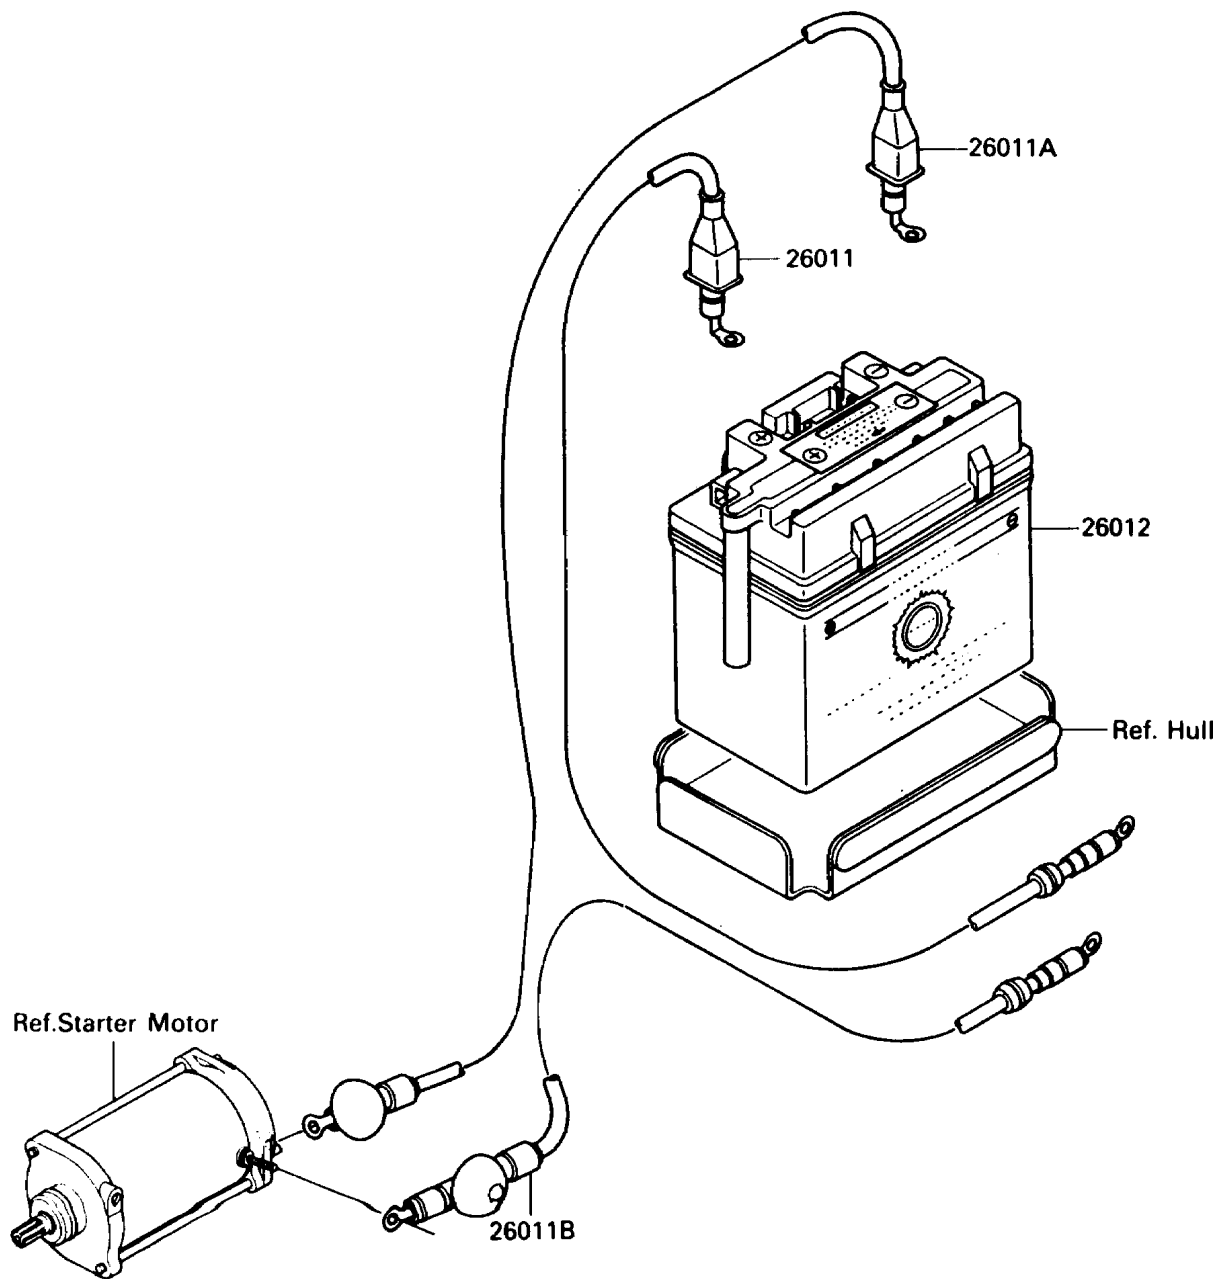

1989 JET SKI® TS PARTS DIAGRAM

Electrical Equipment

F3181

1989 JET SKI® TS PARTS LIST

Electrical Equipment

ITEM NAME	PART NUMBER	QUANTITY
WIRE-LEAD (Ref # 26011)	26011-3771	1
WIRE-LEAD,BATTERY(-) (Ref # 26011A)	26011-3773	1
WIRE-LEAD,STARTER (Ref # 26011B)	26011-3774	1
BATTERY,YB16CL-B,12V 19AH (Ref # 26012)	26012-3716	1