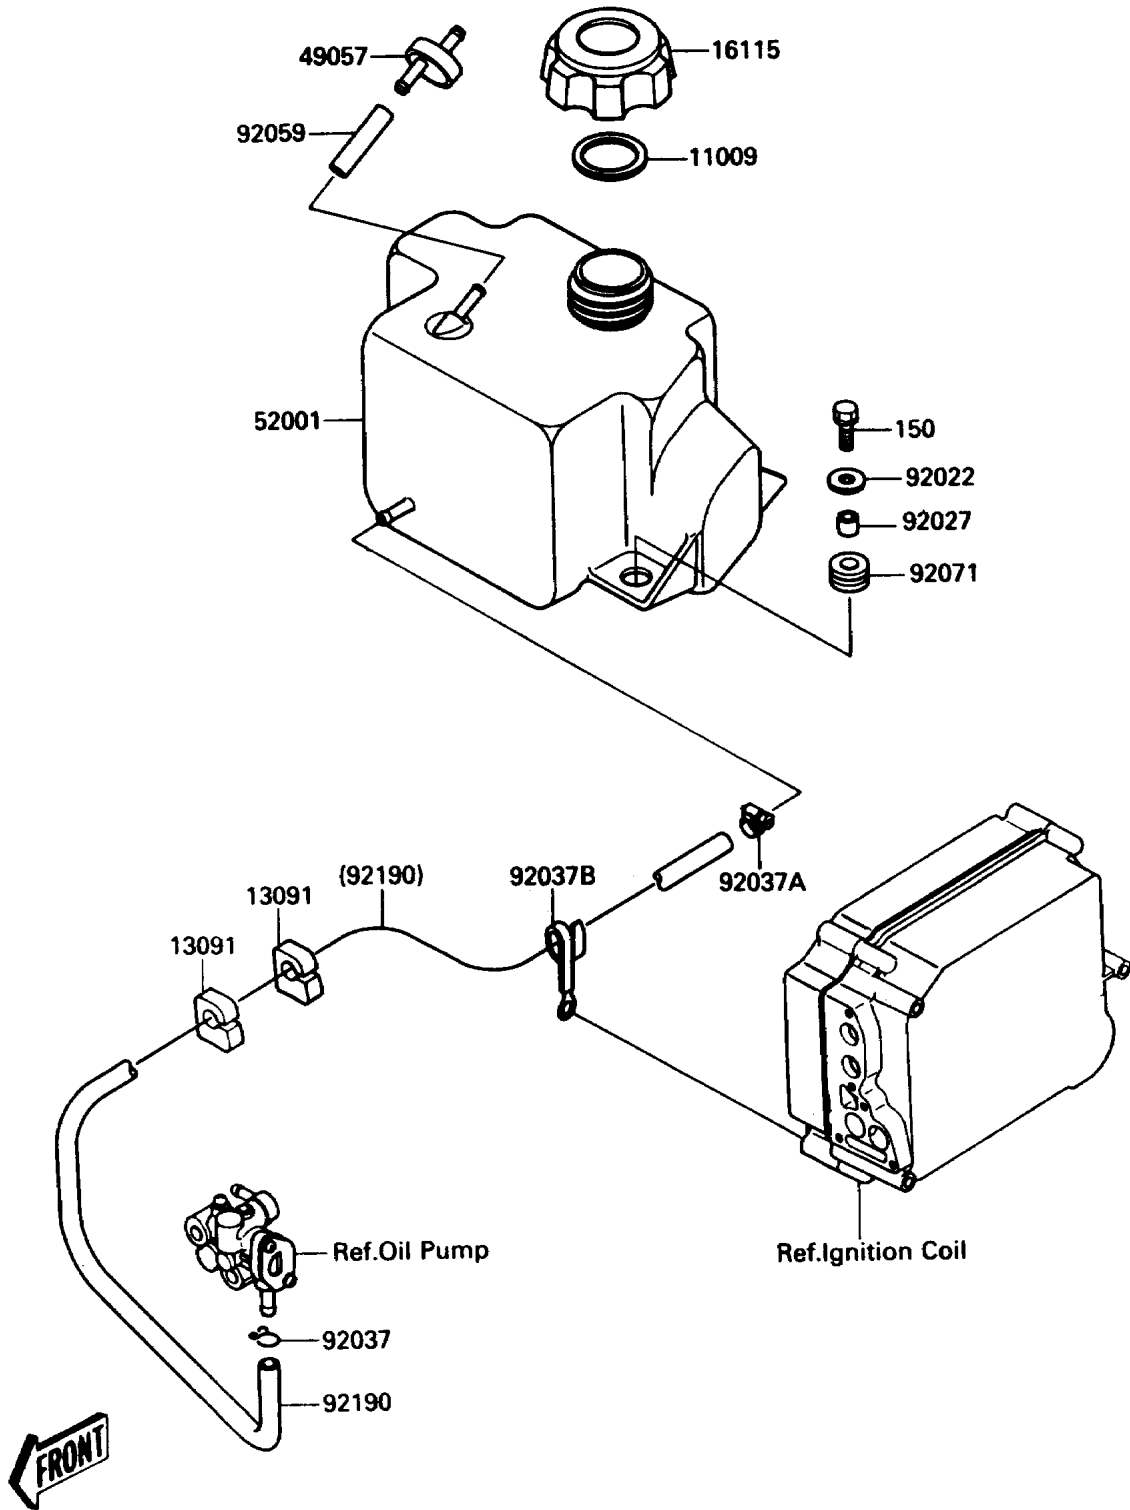

## 1989 JET SKI® TS PARTS DIAGRAM

Oil Tank

F3174

## 1989 JET SKI® TS PARTS LIST

Oil Tank

ITEM NAME	PART NUMBER	QUANTITY
GASKET (Ref # 11009)	92065-504	1
HOLDER (Ref # 13091)	13091-3712	1
CAP-OIL FILLER (Ref # 16115)	16115-3709	1
VALVE-RELIEF (Ref # 49057)	49057-3001	1
TANK-OIL (Ref # 52001)	52001-3709	1
WASHER,6.2X20X2 (Ref # 92022)	92022-3714	1
COLLAR,6.2X10X10 (Ref # 92027)	92027-3705	1
CLAMP,11MM (Ref # 92037)	92037-3723	1
CLAMP (Ref # 92037A)	92037-3726	1
CLAMP,L=100 (Ref # 92037B)	92037-3736	1
TUBE,5.8X12.2X55 (Ref # 92059)	92059-3026	1
GROMMET (Ref # 92071)	92071-3716	1
TUBE,5.8X10.8X1150 (Ref # 92190)	92059-3867	1
BOLT-WS,6X22 (Ref # 150)	150R0622	1