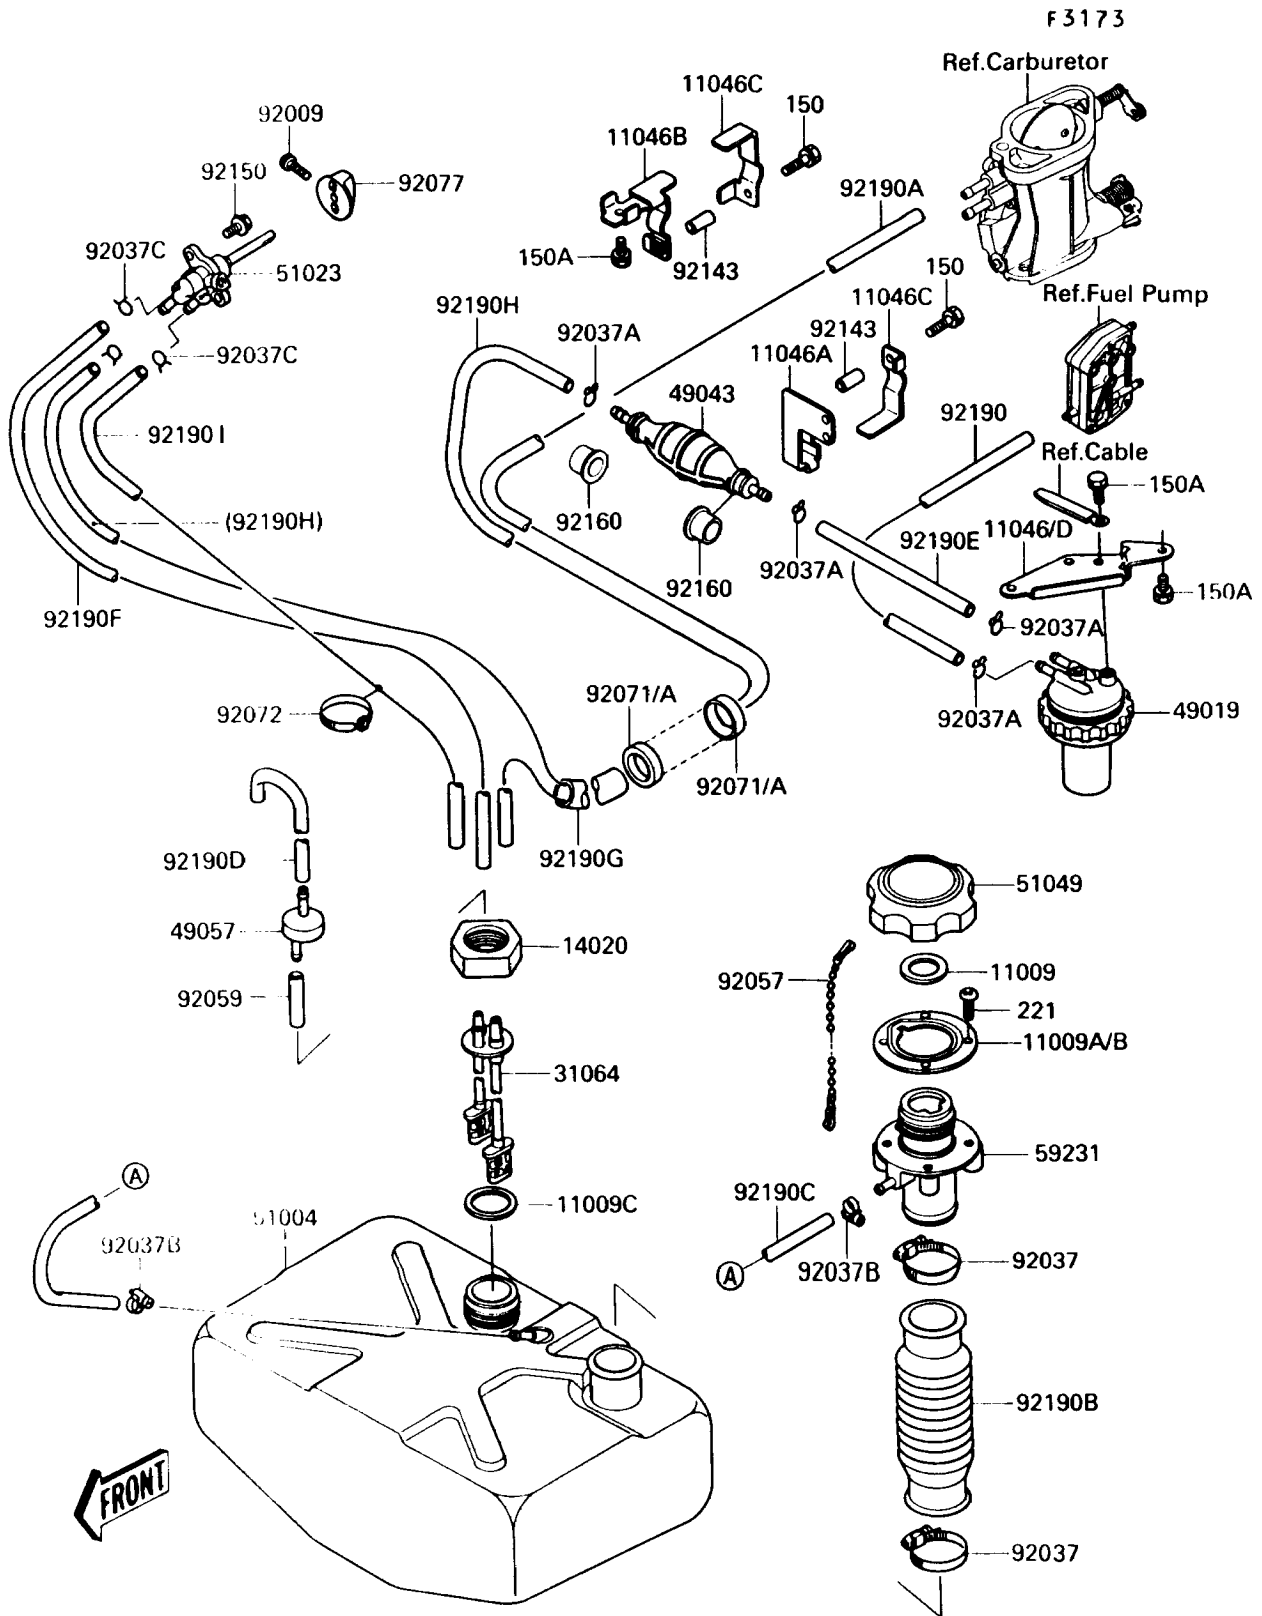

1989 JET SKI® TS PARTS DIAGRAM

Fuel Tank

1989 JET SKI® TS PARTS LIST

Fuel Tank

ITEM NAME	PART NUMBER	QUANTITY
GASKET,TANK CAP (Ref # 11009)	11009-3020	1
GASKET,FILLER (Ref # 11009A)	11009-3754	1
GASKET (Ref # 11009C)	92065-504	1
BRACKET,FUEL FILTER (Ref # 11046)	11046-3789	1
BRACKET,PUMP PRIMING (Ref # 11046A)	11046-3806	1
BRACKET,PUMP PRIMING (Ref # 11046B)	11046-3811	1
BRACKET,PUMP PRIMING (Ref # 11046C)	11046-3813	1
RETAINER (Ref # 14020)	23072-501	1
PIPE-COMP,FUEL TANK (Ref # 31064)	31064-3711	1
FILTER-FUEL (Ref # 49019)	49019-3708	1
PUMP-PRIMING (Ref # 49043)	49043-3702	1
VALVE-RELIEF (Ref # 49057)	49057-3001	1
TANK-FUEL (Ref # 51004)	51004-3709	1
TAP-ASSY,FUEL (Ref # 51023)	51023-3709	1
CAP-TANK,FUEL (Ref # 51049)	51049-3714	1
FILLER (Ref # 59231)	59231-3708	1
SCREW,4X8 (Ref # 92009)	92009-3729	1
CLAMP (Ref # 92037)	92037-3009	1
CLAMP,11MM (Ref # 92037A)	92037-3723	1
CLAMP (Ref # 92037B)	92037-3726	1
CLAMP (Ref # 92037C)	92037-3727	1
CHAIN,COVER,L=100 (Ref # 92057)	92057-3704	1
TUBE,5.8X12.2X55 (Ref # 92059)	92059-3026	1
GROMMET (Ref # 92071)	92071-3762	1
BAND,L=123 (Ref # 92072)	92072-030	1
KNOB (Ref # 92077)	92077-3709	1
COLLAR,6X8.5X13 (Ref # 92143)	92143-3715	1
BOLT,5X14 (Ref # 92150)	92150-3702	1
TUBE,5.8X10.8X270 (Ref # 92190)	92059-3858	1

1989 JET SKI® TS PARTS LIST

Fuel Tank

ITEM NAME	PART NUMBER	QUANTITY
TUBE,5.8X10.8X1040 (Ref # 92190A)	92059-3861	1
TUBE (Ref # 92190B)	92059-3869	1
TUBE,5.8X10.8X440 (Ref # 92190C)	92059-3882	1
TUBE,RELIEF VALVE (Ref # 92190D)	92059-3883	1
TUBE,5.8X10.8X152 (Ref # 92190E)	92059-3885	1
TUBE,5.8X10.8X380 (Ref # 92190F)	92059-3886	1
TUBE,22X24X250 (Ref # 92190G)	92190-3710	1
TUBE,5.8X10.8X1130 (Ref # 92190H)	92190-3715	1
TUBE,5.8X10.8X370 (Ref # 92190I)	92190-3716	1
BOLT-WS,5X25 (Ref # 150)	150R0525	1
BOLT-WS,6X12 (Ref # 150A)	150R0612	1
SCREW-CSK-CROS,5X20 (Ref # 221)	221R0520	1