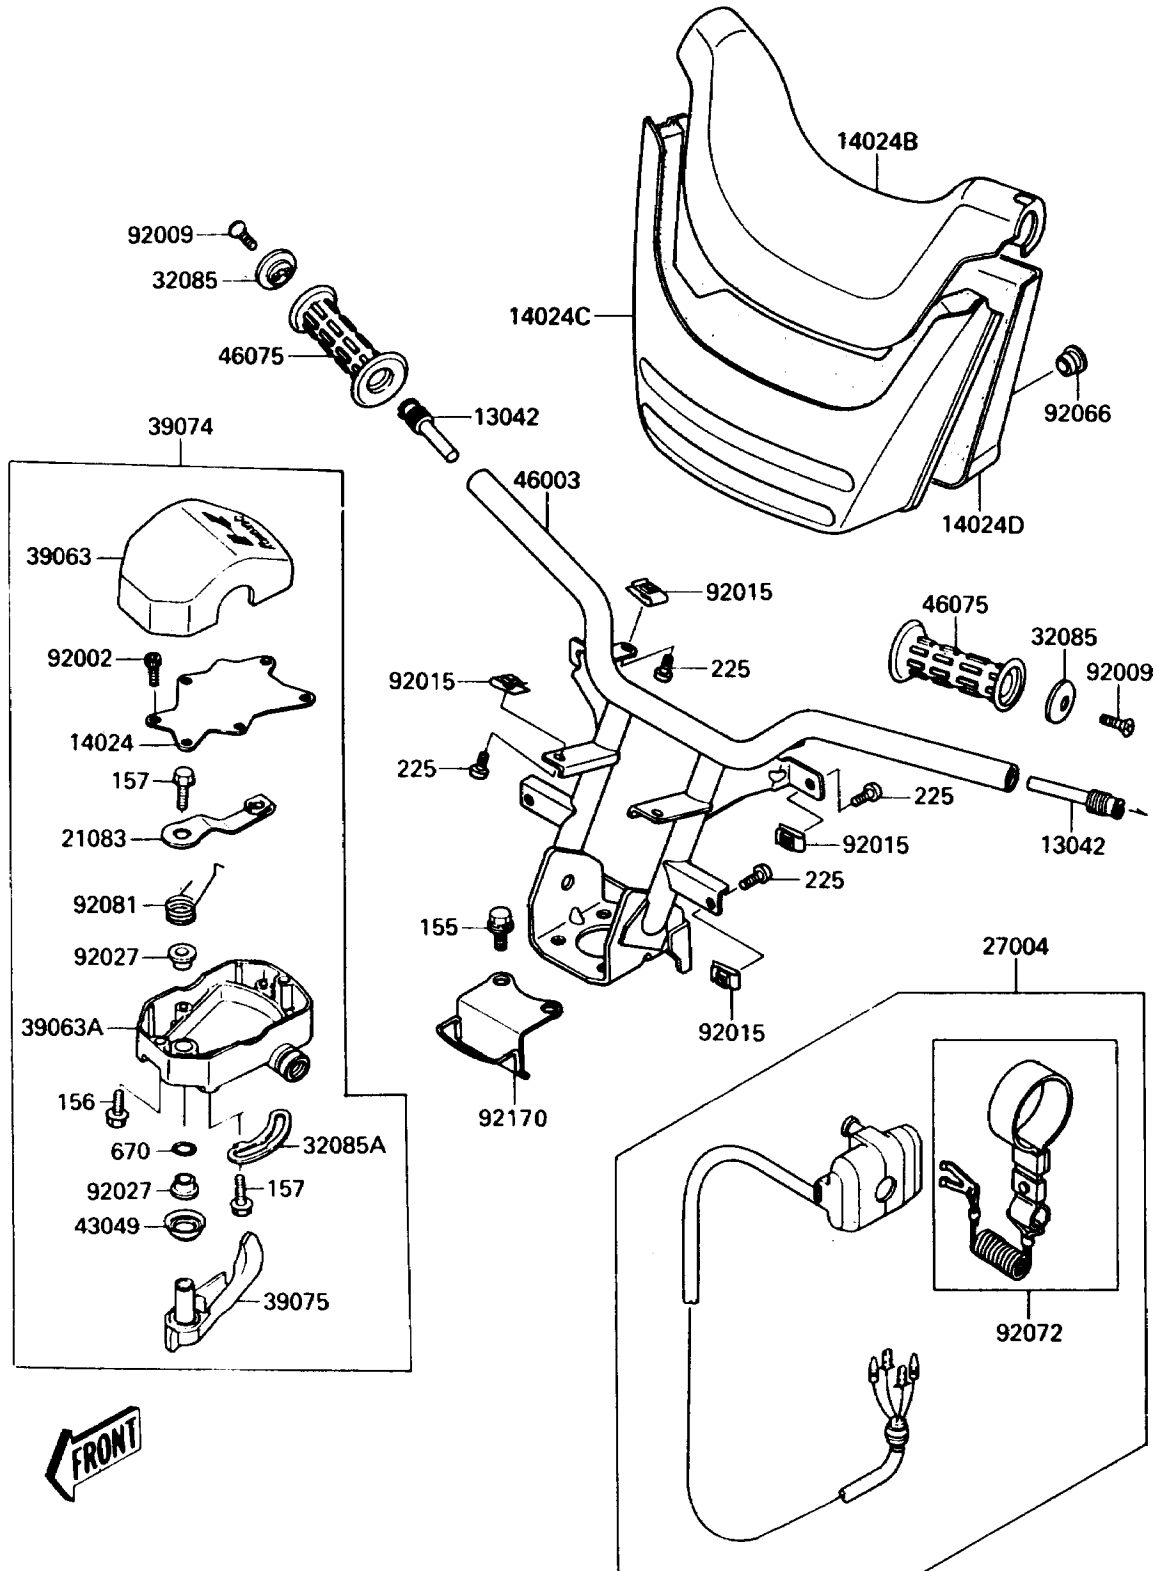

## 1989 JET SKI® TS PARTS DIAGRAM

Handlebar

F3172

## 1989 JET SKI® TS PARTS LIST

Handlebar

ITEM NAME	PART NUMBER	QUANTITY
WEIGHT,HANDLE (Ref # 13042)	13042-3701	1
COVER,THROTTLE LEVER (Ref # 14024)	14024-3701	1
COVER,HANDLE,UPP,F.BLACK (Ref # 14024B)	14024-3775-21	1
COVER,HANDLE,FR,F.BLACK (Ref # 14024C)	14024-3776-21	1
COVER,HANDLE,RR,F.BLACK (Ref # 14024D)	14024-3777-21	1
ARM,THROTTLE LEVER (Ref # 21083)	21083-3701	1
SWITCH-ASSY (Ref # 27004)	27004-3709	1
STOPPER (Ref # 32085)	32085-3705	1
STOPPER (Ref # 32085A)	32085-3709	1
HOUSING-CONTROL,UPP (Ref # 39063)	39063-3703	1
HOUSING-CONTROL,LWR (Ref # 39063A)	39063-3707	1
LEVER-ASSY-THROTTLE (Ref # 39074)	39074-3711	1
LEVER-THROTTLE (Ref # 39075)	39075-3704	1
PACKING,THROTTLE LEVER (Ref # 43049)	43049-3701	1
HANDLE (Ref # 46003)	46003-3708	1
GRIP,HANDLEBAR (Ref # 46075)	46075-3713	1
BOLT,SOCKET,3X10 (Ref # 92002)	92002-3751	1
SCREW,6X16 (Ref # 92009)	92009-3703	1
NUT,5MM (Ref # 92015)	92015-3799	1
COLLAR,THROTTLE LEVER (Ref # 92027)	92027-3704	1
PLUG (Ref # 92066)	92066-3730	1
BAND,TETHER SWITCH (Ref # 92072)	92072-3734	1
SPRING,THROTTLE LEVER RETURN (Ref # 92081)	92081-3702	1
CLAMP,HARNESS&CABLE (Ref # 92170)	92170-3722	1
BOLT-WSP-SMALL,8X20 (Ref # 155)	155R0820	1
BOLT-WP,5X25 (Ref # 156)	156R0525	1
BOLT-WSP,5X12 (Ref # 157)	157R0512	1
SCREW-PAN-WSP-CROS,5X25 (Ref # 225)	225R0525	1
O RING,8MM (Ref # 670)	670B1508	1