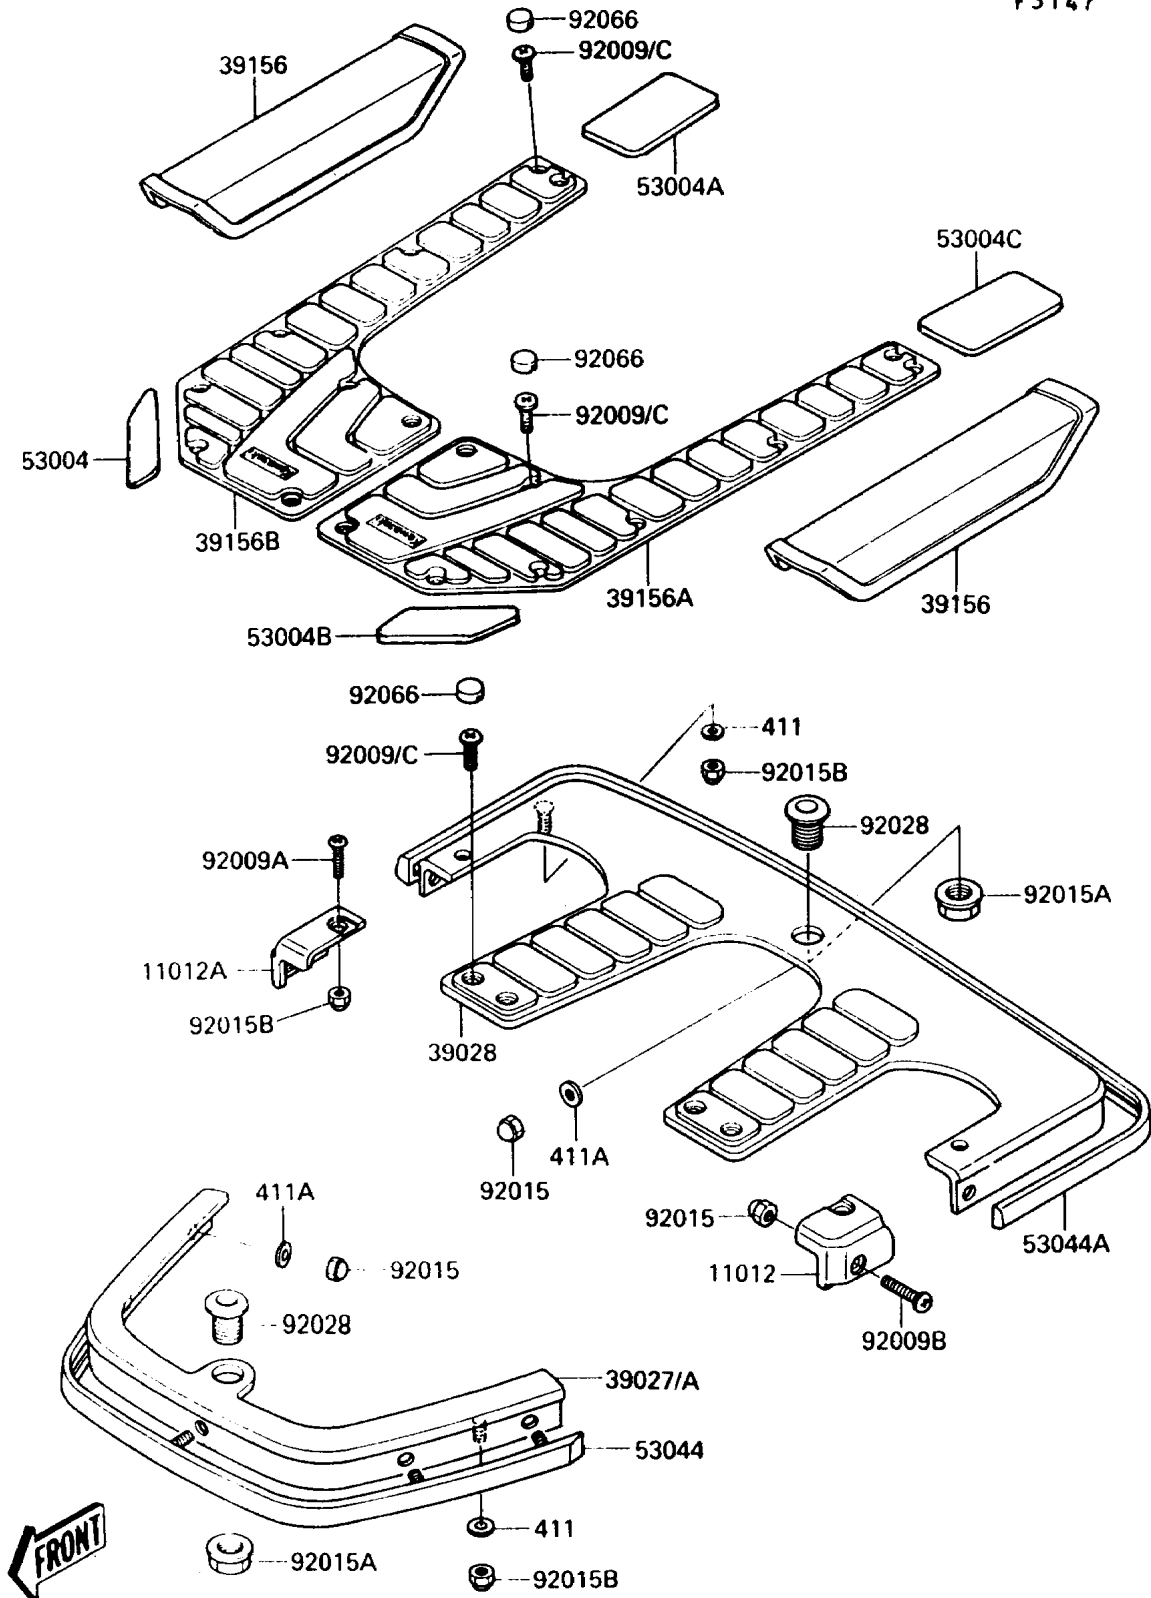

1989 JET SKI® TS PARTS DIAGRAM

Pads

F3147

1989 JET SKI® TS PARTS LIST

Pads

| ITEM NAME | PART NUMBER | QUANTITY |
|-----------------------------------|-------------|----------|
| CAP,REAR BUMPER,LH (Ref # 11012) | 11012-3742 | 1 |
| CAP,REAR BUMPER,RH (Ref # 11012A) | 11012-3743 | 1 |
| BUMPER-FRONT (Ref # 39027) | 39027-3709 | 1 |
| BUMPER-REAR (Ref # 39028) | 39028-3711 | 1 |
| PAD,DECK,SIDE (Ref # 39156) | 39156-3734 | 1 |
| PAD,TRAY AREA,LH (Ref # 39156A) | 39156-3735 | 1 |
| PAD,TRAY AREA,RH (Ref # 39156B) | 39156-3737 | 1 |
| MAT,FR,RH (Ref # 53004) | 53004-3732 | 1 |
| MAT,RR,RH (Ref # 53004A) | 53004-3733 | 1 |
| MAT,FR,LH (Ref # 53004B) | 53004-3734 | 1 |
| MAT,RR,LH (Ref # 53004C) | 53004-3735 | 1 |
| TRIM,FRONT BUMPER (Ref # 53044) | 53044-3703 | 1 |
| TRIM,REAR BUMPER (Ref # 53044A) | 53044-3704 | 1 |
| SCREW,6X14 (Ref # 92009) | 92009-3758 | 1 |
| SCREW,5X22 (Ref # 92009A) | 92009-3761 | 1 |
| SCREW,6X26 (Ref # 92009B) | 92009-3768 | 1 |
| NUT,CAP,6MM (Ref # 92015) | 92015-3755 | 1 |
| NUT (Ref # 92015A) | 92015-3779 | 1 |
| NUT,CAP,5MM (Ref # 92015B) | 92015-3802 | 1 |
| BUSHING (Ref # 92028) | 92028-3734 | 1 |
| PLUG (Ref # 92066) | 92066-3731 | 1 |
| WASHER-PLAIN,5MM (Ref # 411) | 411S0500 | 1 |
| WASHER-PLAIN,6MM (Ref # 411A) | 411S0600 | 1 |