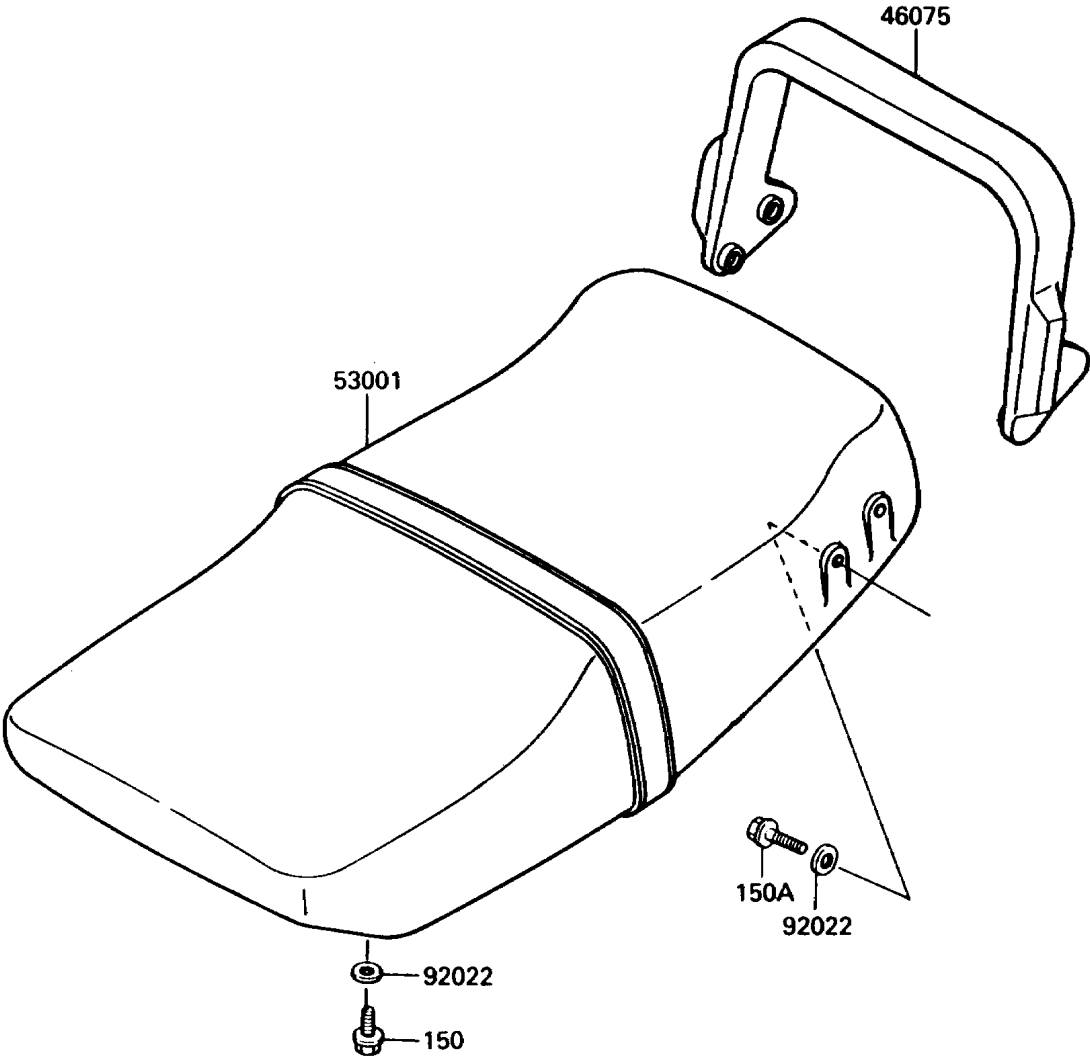

1989 JET SKI® TS PARTS DIAGRAM

Seat

F 3146

1989 JET SKI® TS PARTS LIST

Seat

ITEM NAME	PART NUMBER	QUANTITY
GRIP,SEAT (Ref # 46075)	46075-3719	1
SEAT-ASSY,BLUE (Ref # 53001)	53001-3710-MD	1
WASHER,6.5X20X1.5 (Ref # 92022)	92022-3710	1
BOLT-WS,6X16 (Ref # 150)	150R0616	1
BOLT-WS,6X35 (Ref # 150A)	150R0635	1