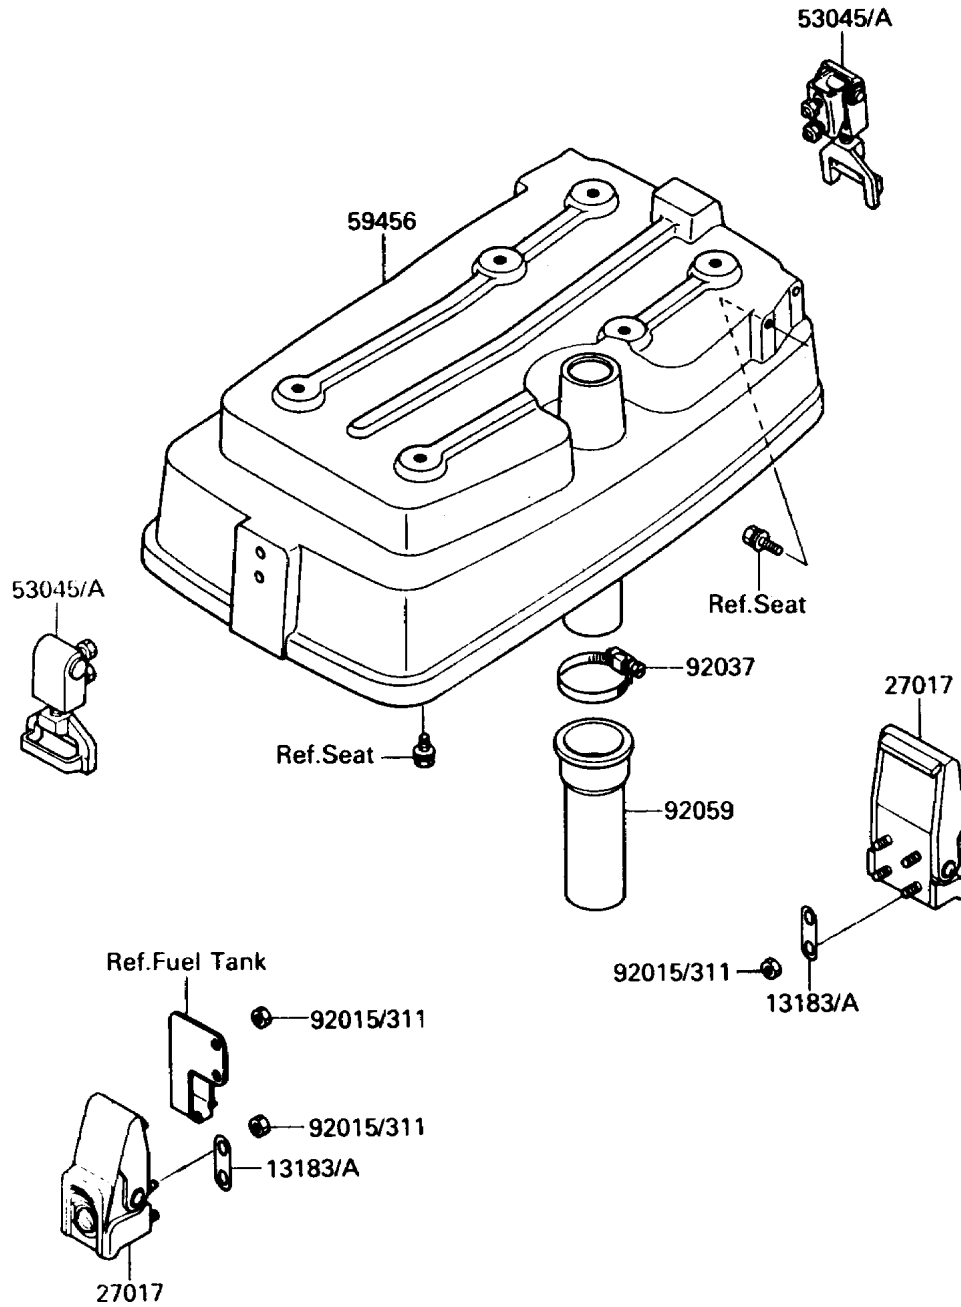

## 1989 JET SKI® TS PARTS DIAGRAM

Engine Hood

F3142

## 1989 JET SKI® TS PARTS LIST

Engine Hood

ITEM NAME	PART NUMBER	QUANTITY
PLATE (Ref # 13183)	13183-3747	1
LOCK,HULL (Ref # 27017)	27017-3706	1
HOOK-ASSY,HOOD (Ref # 53045)	53045-3701	1
HOOD-COMP-ENGINE,J.WHITE (Ref # 59456)	59456-3713-8C	1
NUT,5MM (Ref # 92015)	92015-3790	1
CLAMP (Ref # 92037)	92037-3738	1
TUBE (Ref # 92059)	92059-3803	1