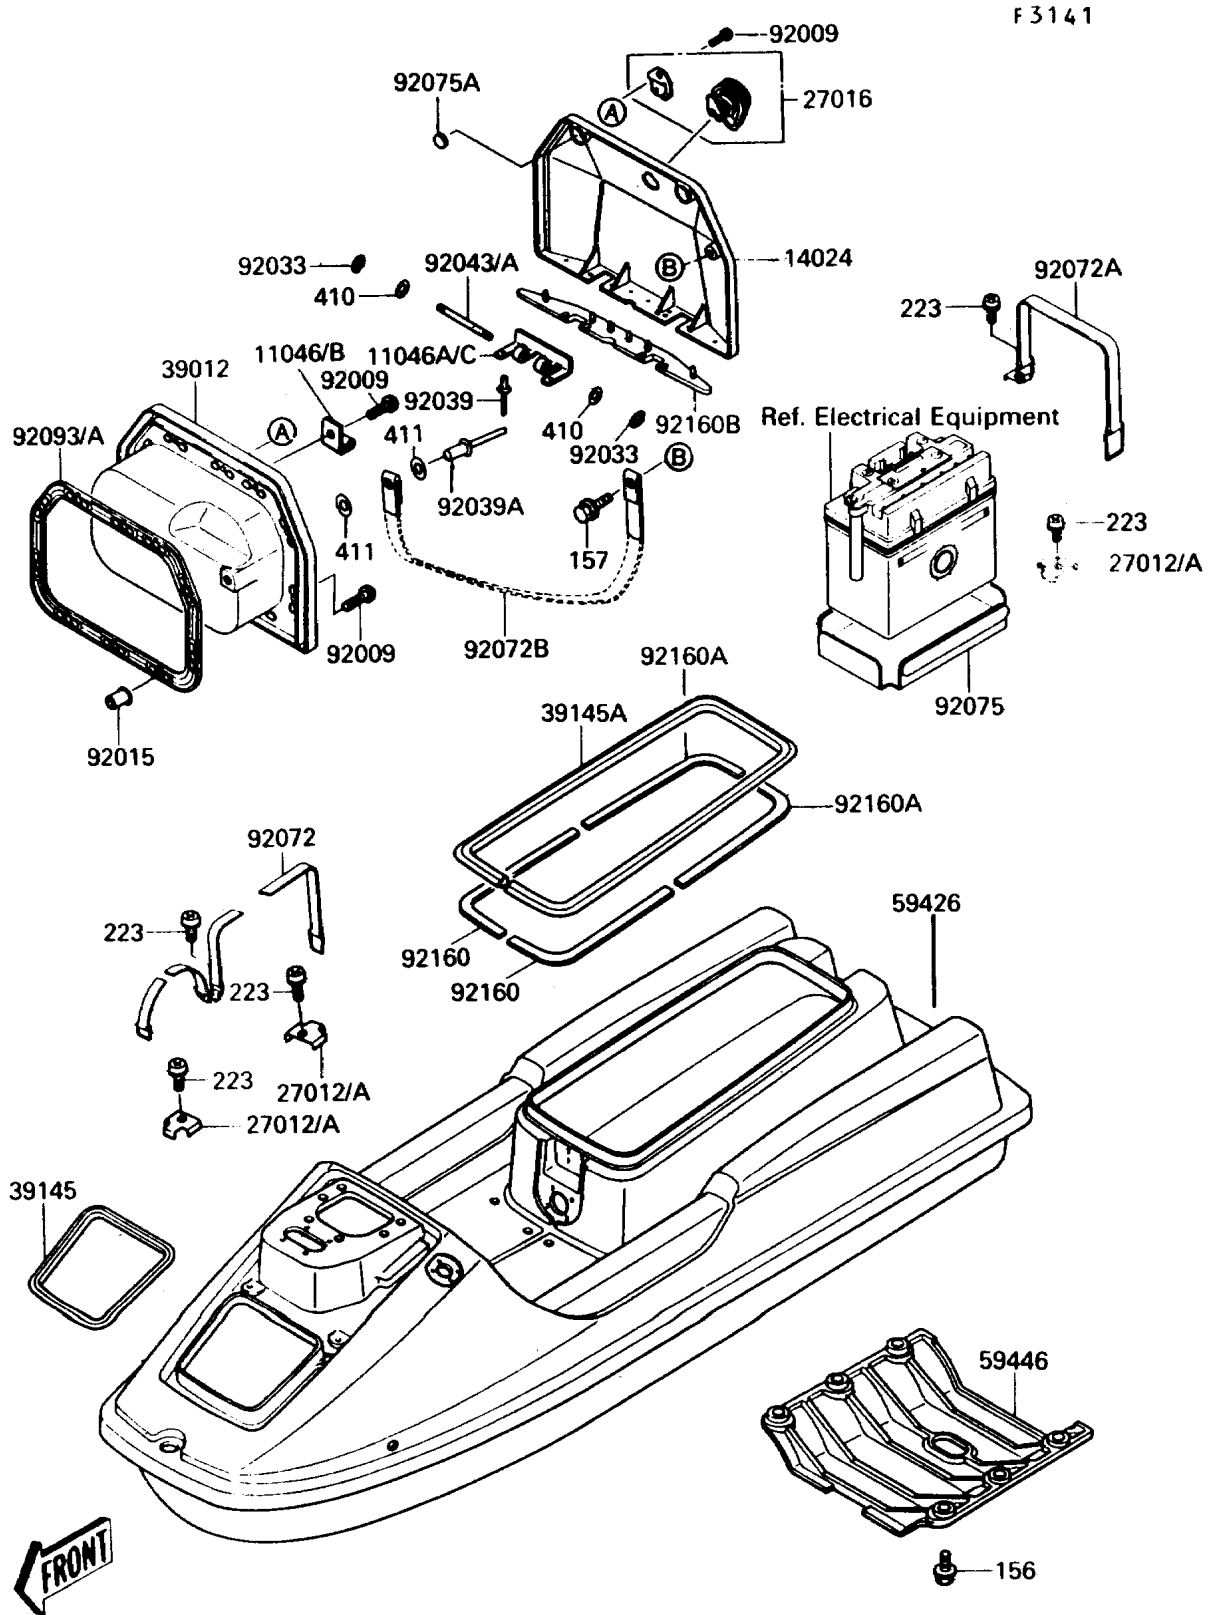

1989 JET SKI® TS PARTS DIAGRAM

Hull

1989 JET SKI® TS PARTS LIST

Hull

ITEM NAME	PART NUMBER	QUANTITY
BRACKET,STORAGE COVER (Ref # 11046)	11046-3792	1
BRACKET,STORAGE COVER (Ref # 11046A)	11046-3793	1
COVER,STORAGE,J.WHITE (Ref # 14024)	14024-3755-8C	1
HOOK,BATTERY (Ref # 27012)	27012-3740	1
LOCK-ASSY,STORAGE COVER (Ref # 27016)	27016-3715	1
CASE-STORAGE,J.WHITE (Ref # 39012)	39012-3708-8C	1
TRIM-SEAL,HATCH (Ref # 39145)	39145-3719	1
TRIM-SEAL,HOOD (Ref # 39145A)	39145-3720	1
HULL-COMP,JET WHITE (Ref # 59426)	59426-5515-8C	1
COVER-JET PUMP (Ref # 59446)	59446-3712	1
SCREW,6X35 (Ref # 92009)	92009-3765	1
NUT,6MM (Ref # 92015)	92015-3785	1
RING-SNAP,3MM (Ref # 92033)	92033-3718	1
RIVET,4MM (Ref # 92039)	92039-3703	1
RIVET (Ref # 92039A)	92039-3721	1
PIN,4X45 (Ref # 92043)	92043-3723	1
BAND (Ref # 92072)	92072-3730	1
BAND,BATTERY (Ref # 92072A)	92072-3731	1
BAND (Ref # 92072B)	92072-3743	1
DAMPER,BATTERY (Ref # 92075)	92075-3714	1
DAMPER (Ref # 92075A)	92075-3760	1
SEAL,STORAGE CASE (Ref # 92093)	92093-3715	1
DAMPER (Ref # 92160)	92160-3748	1
DAMPER (Ref # 92160A)	92160-3749	1
DAMPER,STRAGE COVER (Ref # 92160B)	92160-3751	1
BOLT-WP,6X20 (Ref # 156)	156R0620	1
BOLT-WSP,5X12 (Ref # 157)	157R0512	1
SCREW-PAN-WS-CROS,6X14 (Ref # 223)	223R0614	1
WASHER-PLAIN-SMALL,4MM (Ref # 410)	410S0400	1

1989 JET SKI® TS PARTS LIST

Hull

ITEM NAME	PART NUMBER	QUANTITY
WASHER-PLAIN,5MM (Ref # 411)	411S0500	1