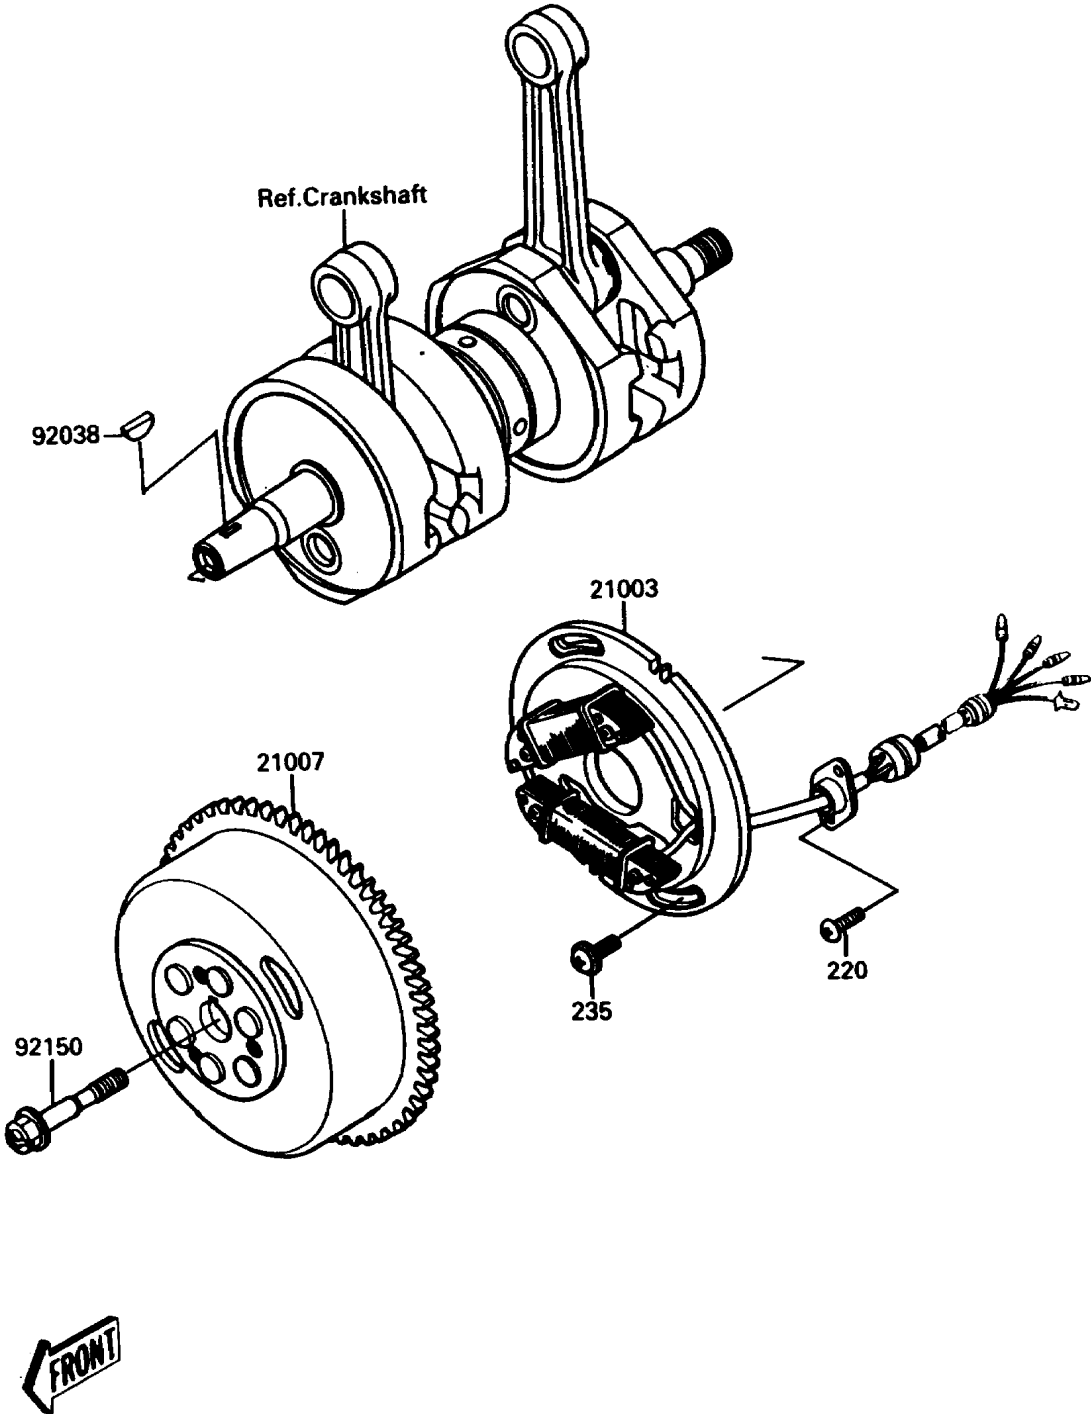

1989 JET SKI® TS PARTS DIAGRAM

Generator

E1810

1989 JET SKI® TS PARTS LIST

Generator

ITEM NAME	PART NUMBER	QUANTITY
STATOR (Ref # 21003)	21003-3712	1
ROTOR (Ref # 21007)	21007-3706	1
KEY,WOODRUFF (Ref # 92038)	92038-001	1
BOLT,10X38 (Ref # 92150)	92150-3736	1
SCREW-PAN-CROS (Ref # 220)	220B0512	1
SCREW-PAN-WP-CROS (Ref # 235)	235B0616	1