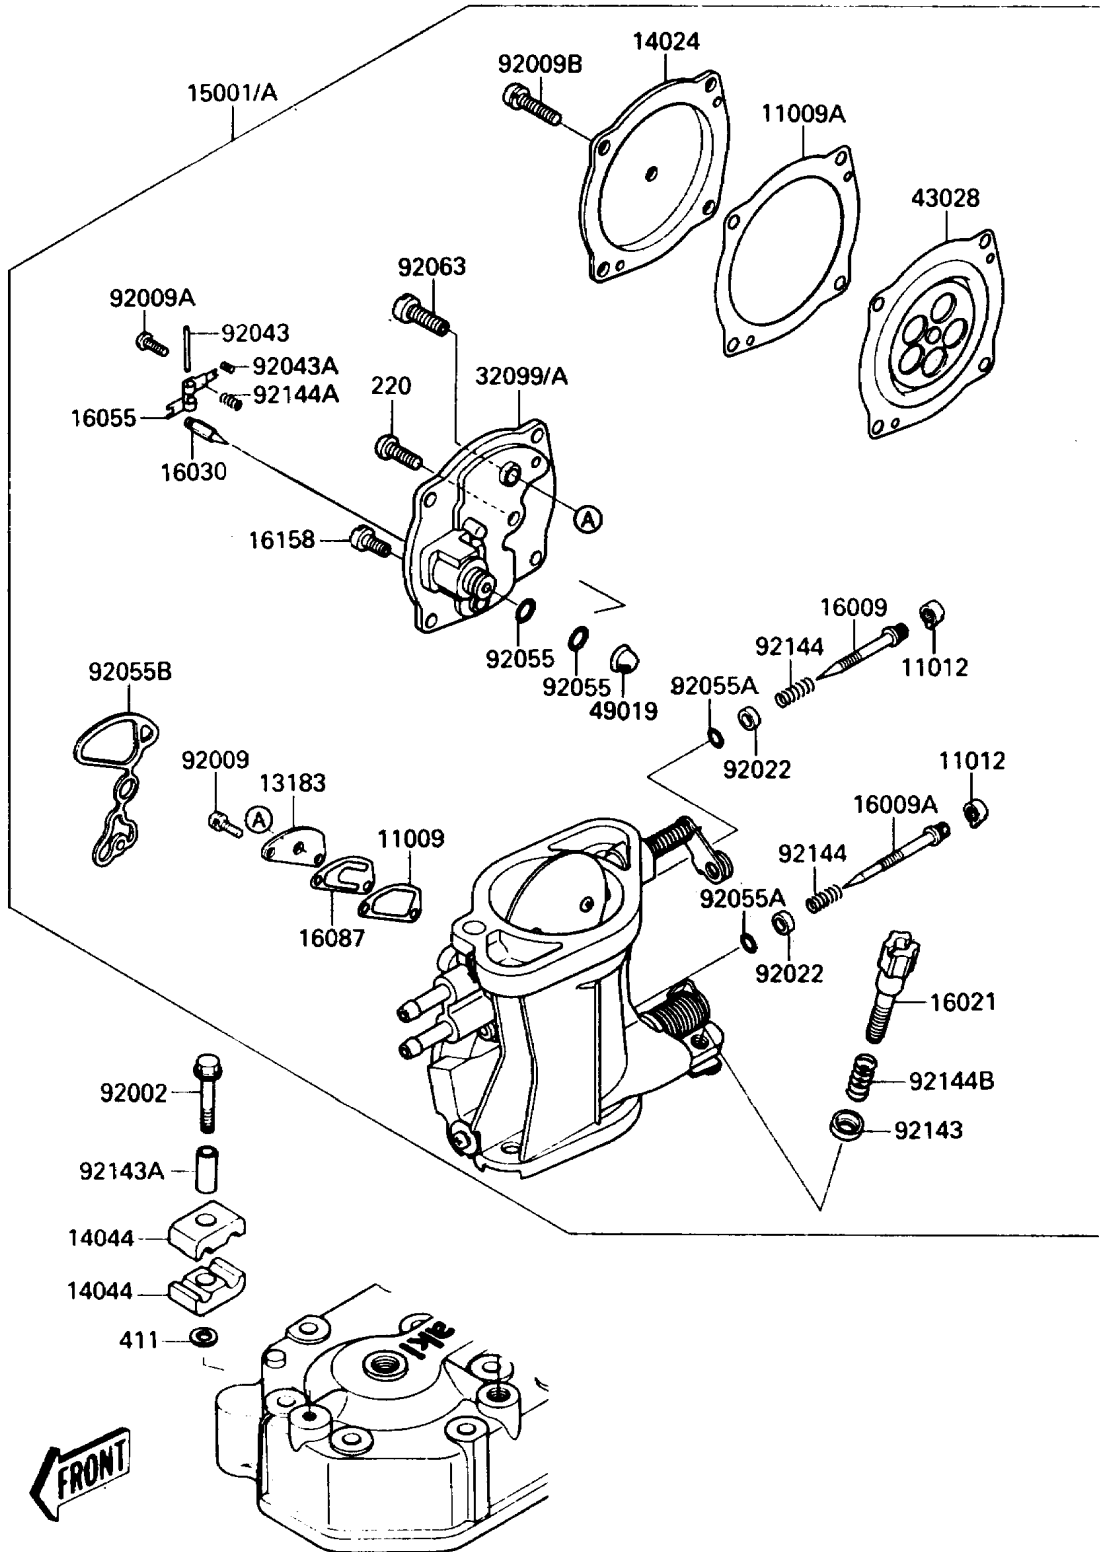

1989 JET SKI® TS PARTS DIAGRAM

Carburetor

E1611

1989 JET SKI® TS PARTS LIST

Carburetor

ITEM NAME	PART NUMBER	QUANTITY
GASKET,CHOKE VALVE (Ref # 11009)	11009-3729	1
GASKET,DIAPHRAGM (Ref # 11009A)	11009-3730	1
CAP,JET NEEDLE (Ref # 11012)	11012-3727	1
PLATE (Ref # 13183)	13183-3707	1
COVER,CARBURETOR (Ref # 14024)	14024-3765	1
HOLDER-CABLE (Ref # 14044)	14044-3707	1
CARBURETOR-ASSY (Ref # 15001)	15001-3740	1
NEEDLE-JET,HIGH SPEED (Ref # 16009)	16009-3705	1
NEEDLE-JET,LOW SPEED (Ref # 16009A)	16009-3706	1
SCREW-THROTTLE STOP (Ref # 16021)	16021-3702	1
VALVE-FLOAT (Ref # 16030)	16030-3701	1
ARM-FLOAT (Ref # 16055)	16055-3701	1
VALVE-CHECK (Ref # 16087)	16087-3702	1
JET-SLOW,#52 (Ref # 16158)	16158-3703	1
CASE,CARBURETOR (Ref # 32099)	32099-3737	1
DIAPHRAGM,CARBURETOR (Ref # 43028)	43028-3704	1
FILTER-FUEL,STRAINER (Ref # 49019)	49019-3707	1
BOLT,6X35 (Ref # 92002)	92002-3715	1
SCREW,3X6 (Ref # 92009)	92009-3710	1
SCREW,3X6 (Ref # 92009A)	92009-3712	1
SCREW,4X16 (Ref # 92009B)	92009-3739	1
WASHER,ADJUST SCREW (Ref # 92022)	92022-3745	1
PIN,FLOAT (Ref # 92043)	92043-1209	1
PIN,THROTTLE STOP SCREW (Ref # 92043A)	92043-3712	1
RING-O (Ref # 92055)	92055-1246	1
RING-O,ADJUST SCREW (Ref # 92055A)	92055-3713	1
RING-O (Ref # 92055B)	92055-3720	1
JET-MAIN,2ND,#125 (Ref # 92063)	92063-1069	1
COLLAR,THROTTLE STOP SCREW (Ref # 92143)	92143-3709	1

1989 JET SKI® TS PARTS LIST

Carburetor

ITEM NAME	PART NUMBER	QUANTITY
COLLAR,7.5X10.5X24 (Ref # 92143A)	92143-3717	1
SPRING,ADJUST SCREW (Ref # 92144)	92144-3704	1
SPRING,FLOAT VALVE (Ref # 92144A)	92144-3705	1
SPRING,THROTTLE STOP SCREW (Ref # 92144B)	92144-3706	1
SCREW-PAN-CROS (Ref # 220)	220D0408	1
WASHER-PLAIN,6MM (Ref # 411)	411S0600	1