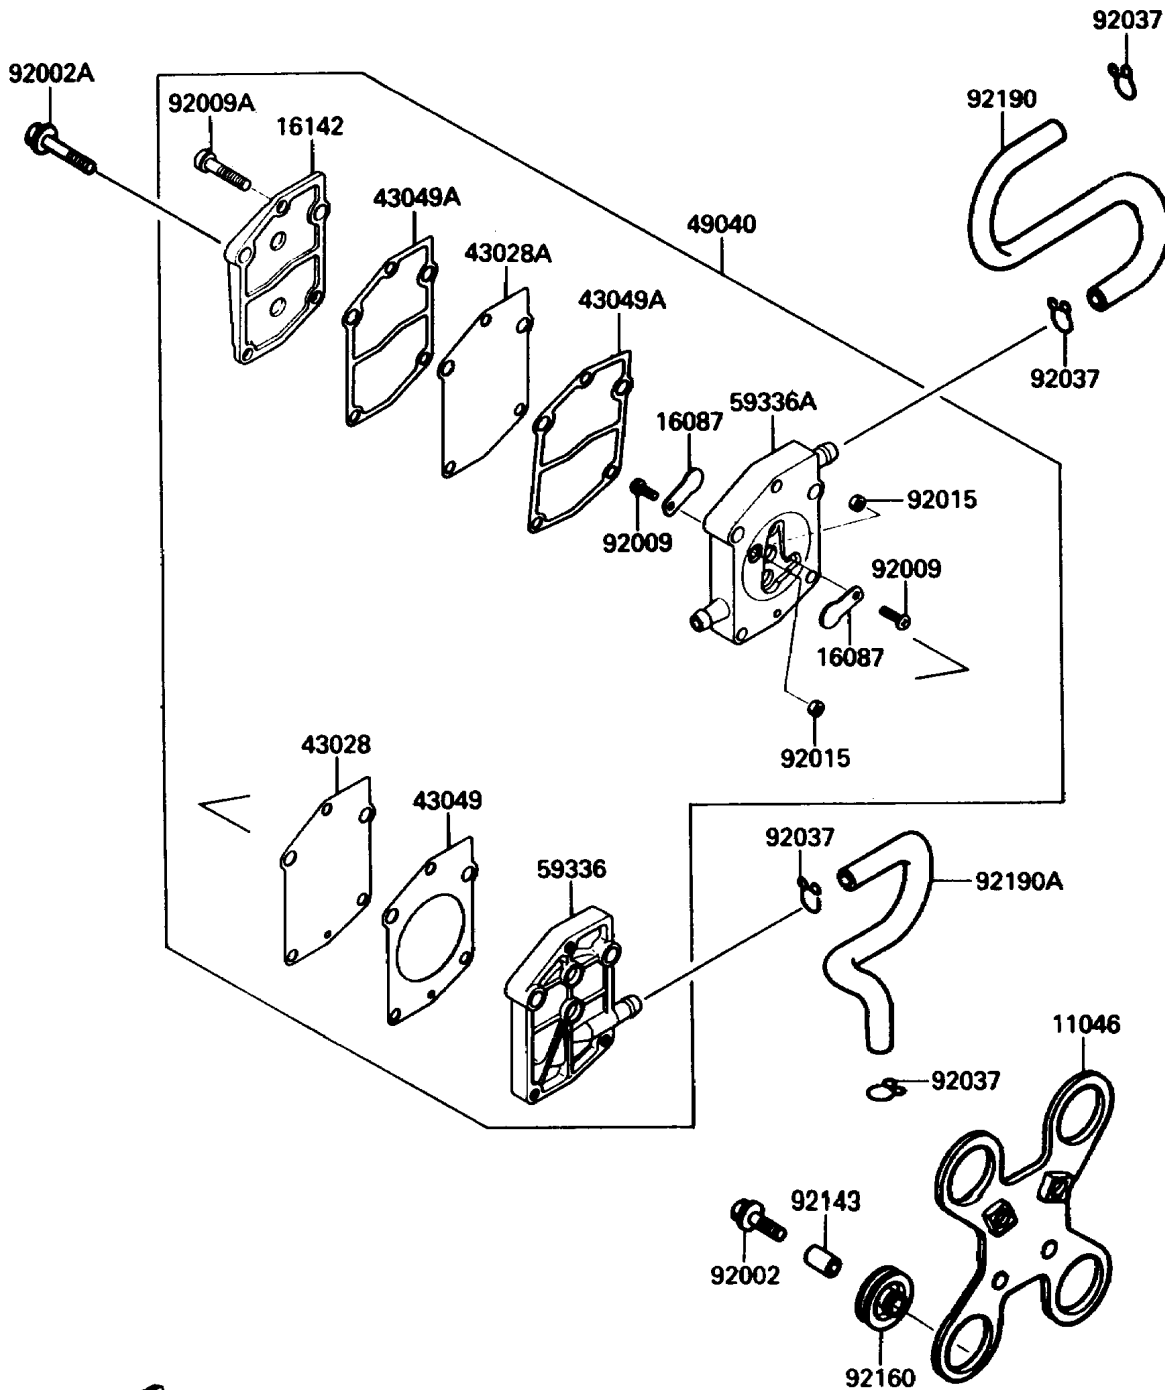

## 1989 JET SKI® TS PARTS DIAGRAM

Fuel Pump

E1520

## 1989 JET SKI® TS PARTS LIST

### Fuel Pump

ITEM NAME	PART NUMBER	QUANTITY
BRACKET (Ref # 11046)	11046-3795	1
VALVE-CHECK,FUEL PUMP (Ref # 16087)	16087-3701	1
COVER-PUMP,FUEL (Ref # 16142)	16142-3702	1
DIAPHRAGM,PULSE (Ref # 43028)	43028-3702	1
DIAPHRAGM,FUEL (Ref # 43028A)	43028-3703	1
PACKING,PULSE CASE (Ref # 43049)	43049-3705	1
PACKING,FUEL COVER (Ref # 43049A)	43049-3706	1
PUMP-FUEL (Ref # 49040)	49040-3706	1
CASE-PUMP,PULSE (Ref # 59336)	59336-3704	1
CASE-PUMP,BODY (Ref # 59336A)	59336-3707	1
BOLT,6X25 (Ref # 92002)	92002-3714	1
BOLT,6X40 (Ref # 92002A)	92002-3716	1
SCREW,3X6 (Ref # 92009)	92009-3707	1
SCREW,5X28 (Ref # 92009A)	92009-3767	1
NUT,3MM (Ref # 92015)	92015-3731	1
CLAMP,11MM (Ref # 92037)	92037-3723	1
COLLAR,6X8.5X13 (Ref # 92143)	92143-3715	1
DAMPER (Ref # 92160)	92160-3733	1
TUBE (Ref # 92190)	92059-3857	1
TUBE (Ref # 92190A)	92059-3876	1