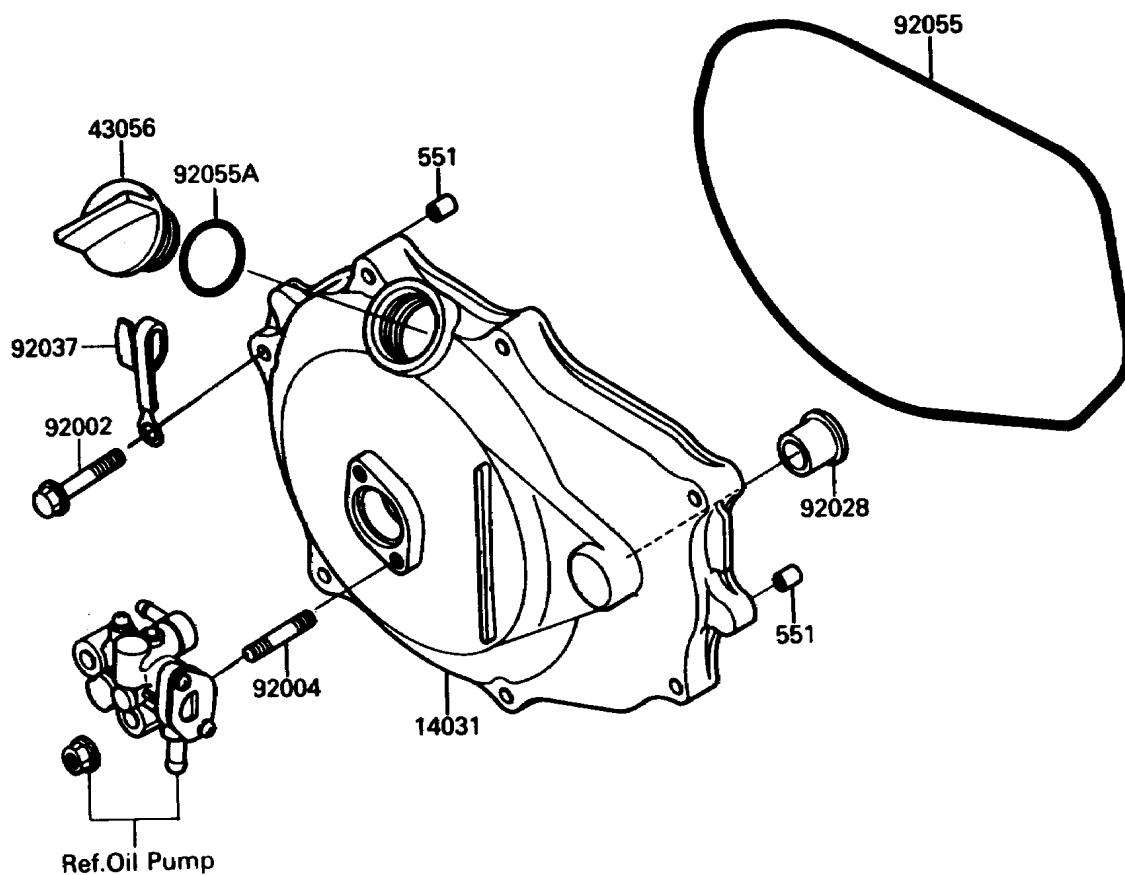

1989 JET SKI® TS PARTS DIAGRAM

Engine Cover(s)

E1431

1989 JET SKI® TS PARTS LIST

Engine Cover(s)

ITEM NAME	PART NUMBER	QUANTITY
COVER-GENERATOR (Ref # 14031)	14031-3706	1
BREATHER-BRAKE (Ref # 43056)	43056-502	1
BOLT,6X30 (Ref # 92002)	92002-3726	1
STUD (Ref # 92004)	92004-3710	1
BUSHING (Ref # 92028)	92028-3718	1
CLAMP,L=100 (Ref # 92037)	92037-3736	1
RING-O,GENERATOR COVER (Ref # 92055)	92055-3712	1
RING-O (Ref # 92055A)	92055-515	1
PIN-DOWEL (Ref # 551)	551R0812	1