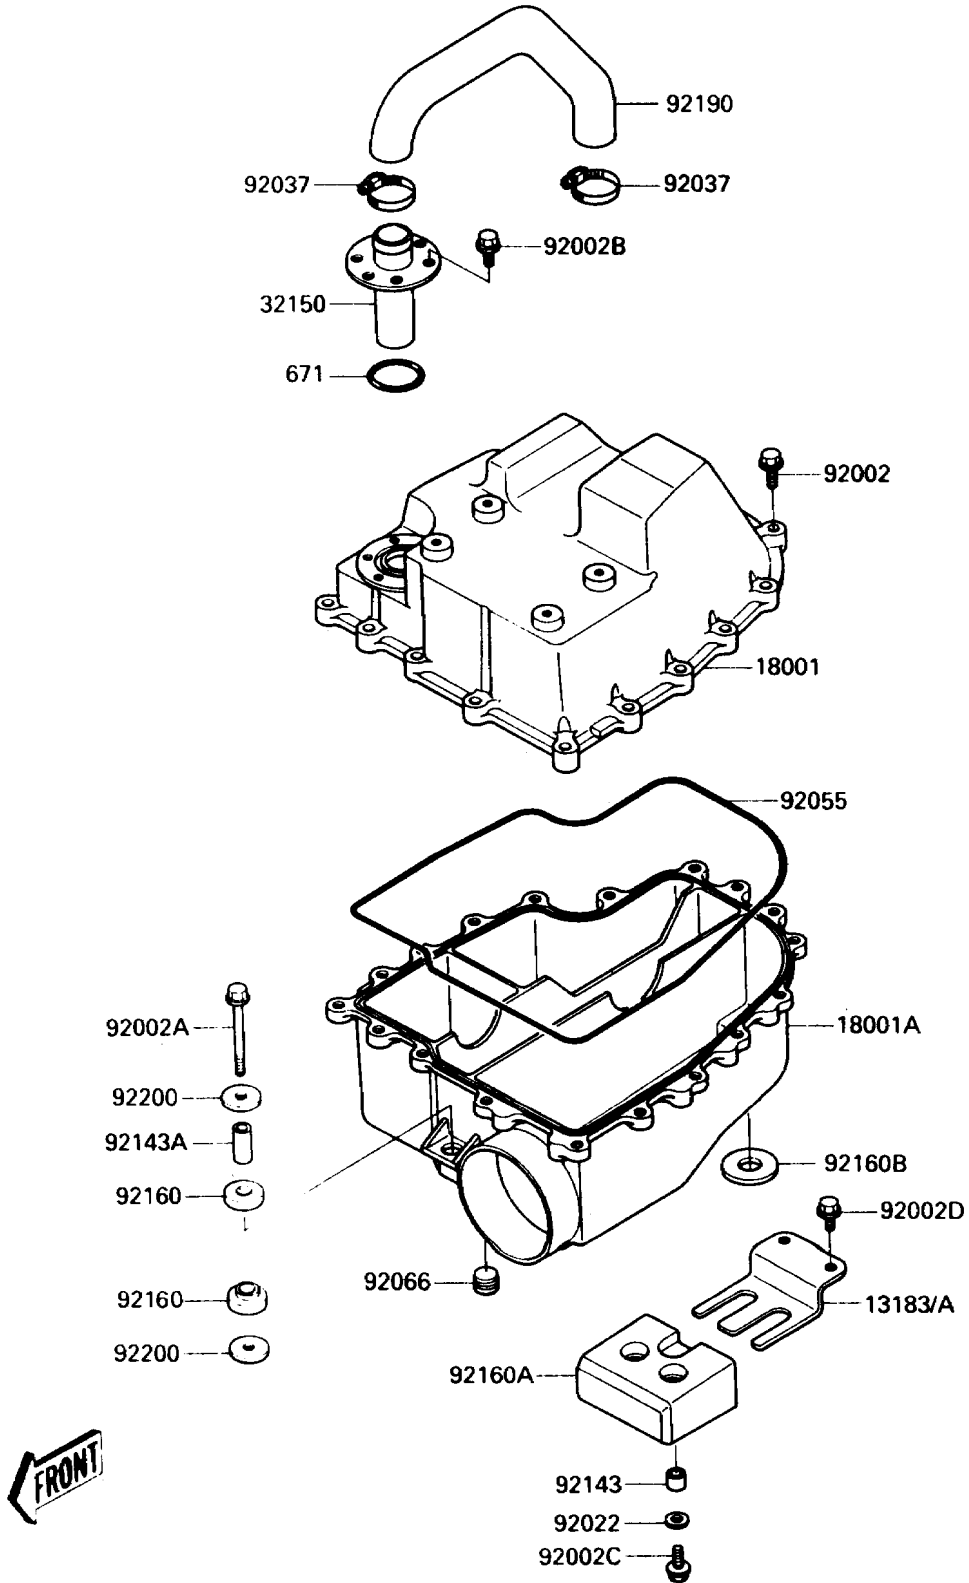

1989 JET SKI® TS PARTS DIAGRAM

Water Muffler

E1141

1989 JET SKI® TS PARTS LIST

Water Muffler

ITEM NAME	PART NUMBER	QUANTITY
PLATE (Ref # 13183)	13183-3744	1
MUFFLER,WATER BOX,UPP (Ref # 18001)	18001-3727	1
MUFFLER,WATER BOX,LWR (Ref # 18001A)	18001-3728	1
PIPE,WATER MUFFLER (Ref # 32150)	32150-3738	1
BOLT,6X25 (Ref # 92002)	92002-3714	1
BOLT,6X45 (Ref # 92002A)	92002-3717	1
BOLT,6X16 (Ref # 92002B)	92002-3728	1
BOLT,6X20 (Ref # 92002C)	92002-3755	1
BOLT,6X12 (Ref # 92002D)	92002-3763	1
WASHER (Ref # 92022)	92022-567	1
CLAMP (Ref # 92037)	92037-509	1
RING-O,WATER MUFFLER (Ref # 92055)	92055-3718	1
PLUG (Ref # 92066)	92066-3719	1
COLLAR,7.5X10.5X9 (Ref # 92143)	92143-3714	1
COLLAR,7.5X10.5X24 (Ref # 92143A)	92143-3717	1
DAMPER,FR (Ref # 92160)	92160-3730	1
DAMPER,RR (Ref # 92160A)	92160-3731	1
DAMPER,LWR (Ref # 92160B)	92160-3732	1
TUBE (Ref # 92190)	92059-3875	1
WASHER,6.5X32X3 (Ref # 92200)	92022-3749	1
O RING,60MM (Ref # 671)	671B2560	1