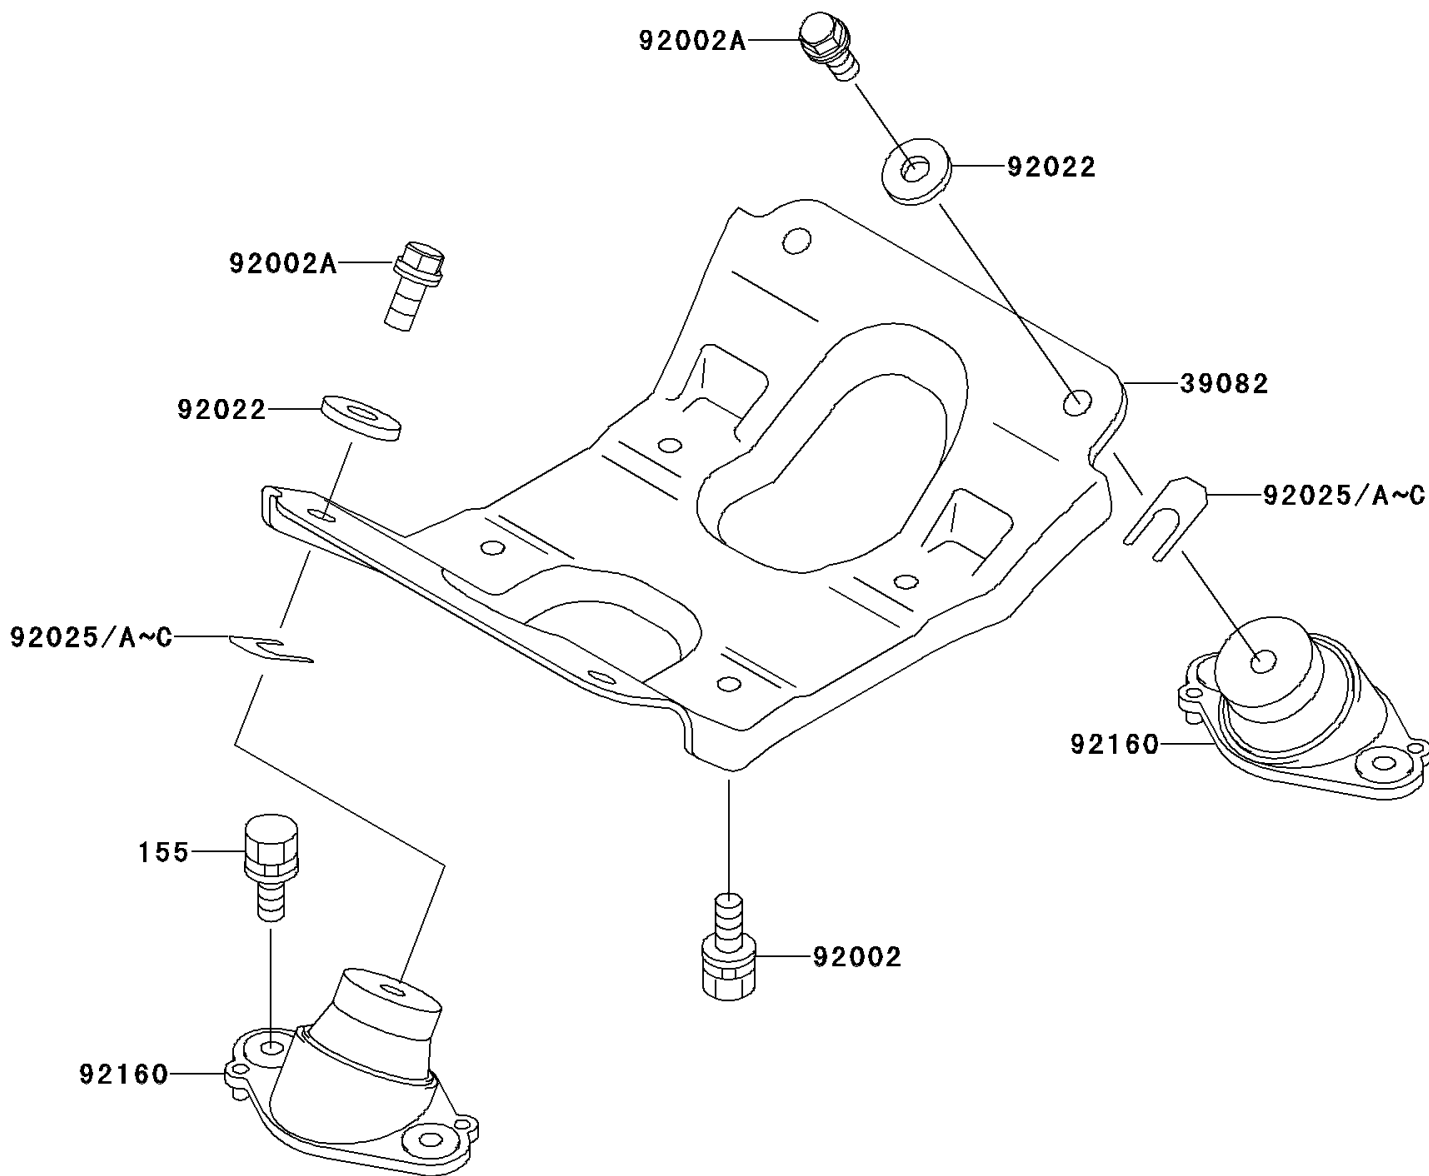

1991 JET SKI® X-2 PARTS DIAGRAM

Engine Mount

F3144

1991 JET SKI® X-2 PARTS LIST

Engine Mount

ITEM NAME	PART NUMBER	QUANTITY
BOLT-WSP-SMALL,8X20 (Ref # 155)	155R0820	1
MOUNT-ENGINE (Ref # 39082)	39082-3705	1
BOLT,10X25 (Ref # 92002)	92002-3765	1
BOLT,10X25 (Ref # 92002A)	92002-3770	1
WASHER,32X10.5X4 (Ref # 92022)	92022-3023	1
SHIM,T=0.3MM (Ref # 92025)	92025-3705	1
SHIM,T=0.5MM (Ref # 92025A)	92025-3706	1
SHIM,T=1.0MM (Ref # 92025B)	92025-3707	1
SHIM,T=1.5MM (Ref # 92025C)	92025-3708	1
DAMPER,ENGINE MOUNT (Ref # 92160)	92160-3757	1