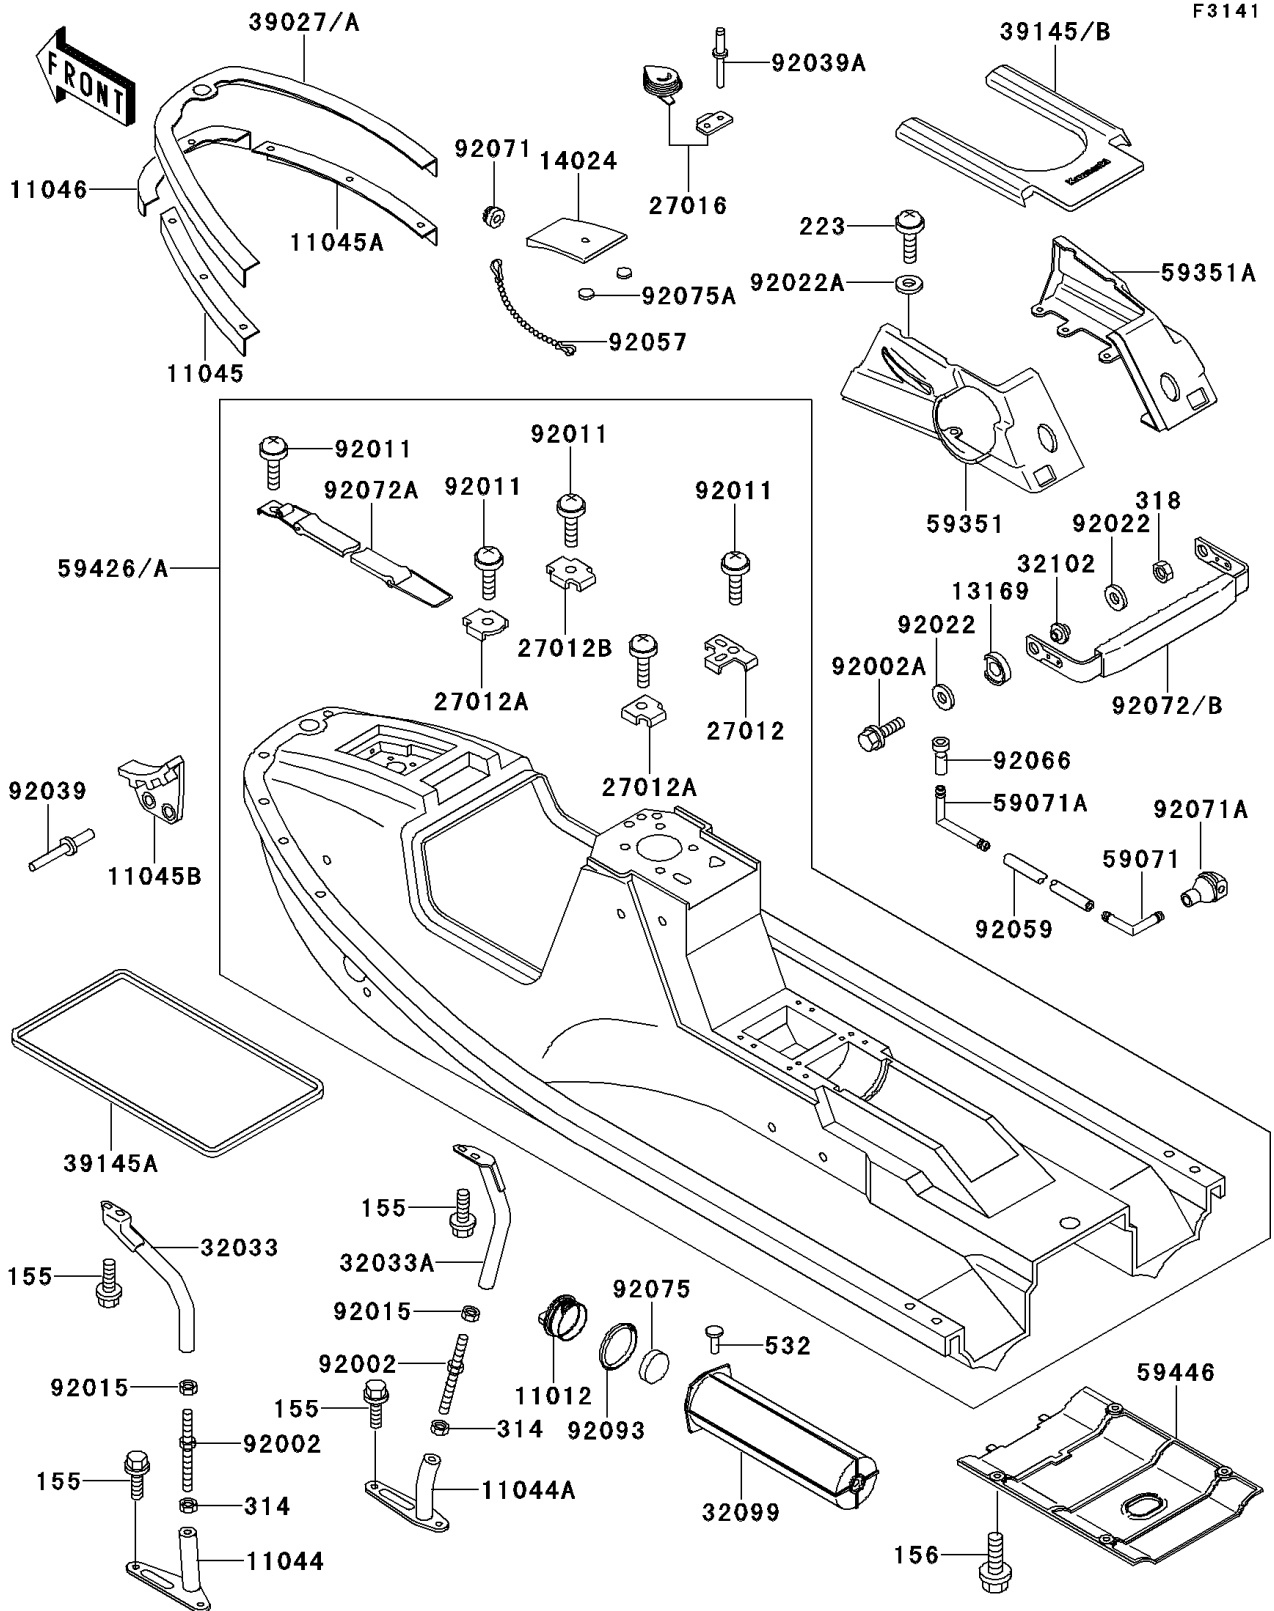

1991 JET SKI® X-2 PARTS DIAGRAM

Hull